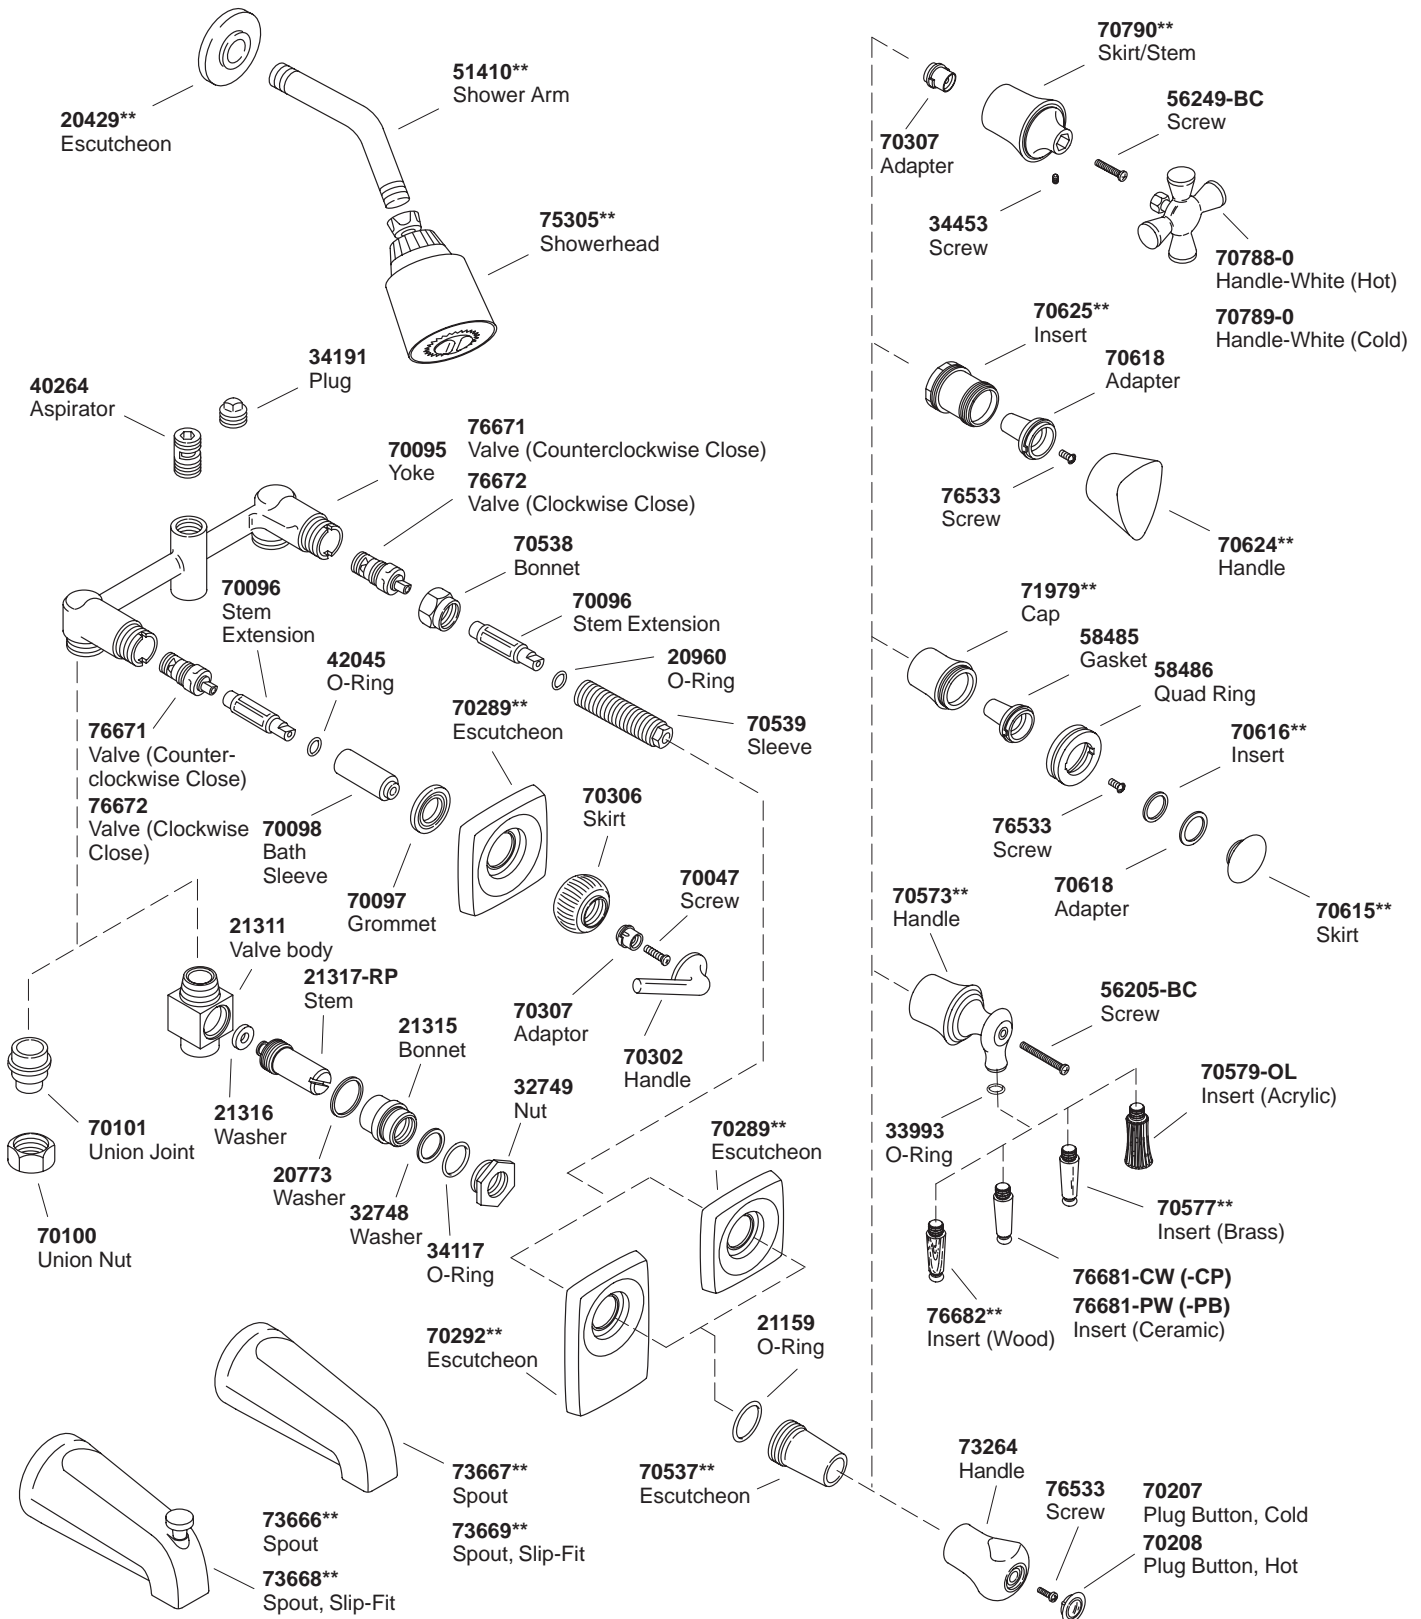

K#	Valve	IPS Spout		Slip-Fit Spout		Shower Head	Lever Handles	Acrylic Handles	Decorative Handles	Screw Stops
		Diverter	Non-Diverter	Diverter	Non-Diverter					
K-15201-**-DB/FC	X	X				X		X		
K-15201-S-**-DB/FC	X			X		X		X		
K-15204-**-DB	X	X				X		X		X
K-15204-S-**-DB	X			X		X		X		X
K-15211-**-DA/FC	X					X		X		
K-15214-**-DA	X					X		X		X
K-15221-**-CB/FC	X		X					X		
K-15221-S-**-CB/FC	X				X			X		
K-15224-**-CB	X		X					X		X
K-15224-S-**-CB	X				X			X		X
K-15225-**-BA/FC	X							X		
K-15226-**-AA	X						X			
K-15401-SN-CP-FC	X			X		X		X		
K-15801-K-**-BA/FC	X	X				X			X	
K-15802-K-**-BA/FC	X			X		X			X	
K-15803-K-**-BA/FC	X					X			X	
K-75864-**-AA										X
K-75865-**-AA										X

Decorative Handles									
K#	Euro	Cross	Lever	Stacked	Acrylic	White Porcelain Insert	Wood Insert	Polished Brass Insert	Polished Chrome Insert
K-15851-1-**-AA	X								
K-15851-3P-**-AA		X							
K-15851-4R-**-AA			X		X				
K-15851-4P-**-AA			X			X			
K-15851-4S-**-AA			X				X		
K-15851-4M-**-AA			X						X
K-15851-4N-**-AA			X					X	
K-15851-7M-**-AA				X					X
K-15851-7N-**-AA				X				X	

** Variation and/or finish/color code may be required when ordering.

** Variation and/or finish/color code may be required when ordering.