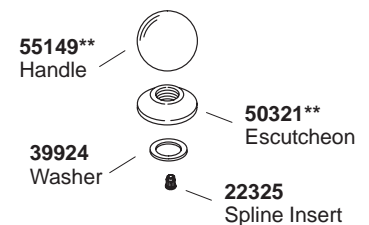

**Finish/color code must be specified when ordering.