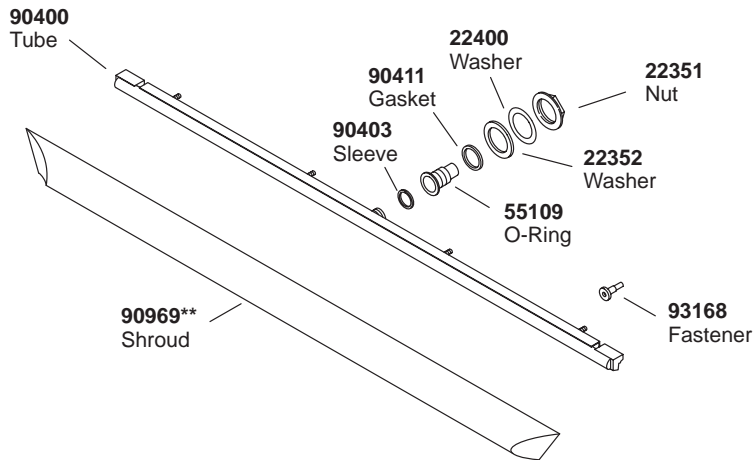

**Finish/color code must be specified when ordering.