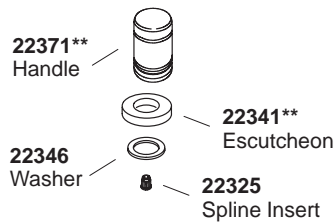

**Finish/color code must be specified when ordering.