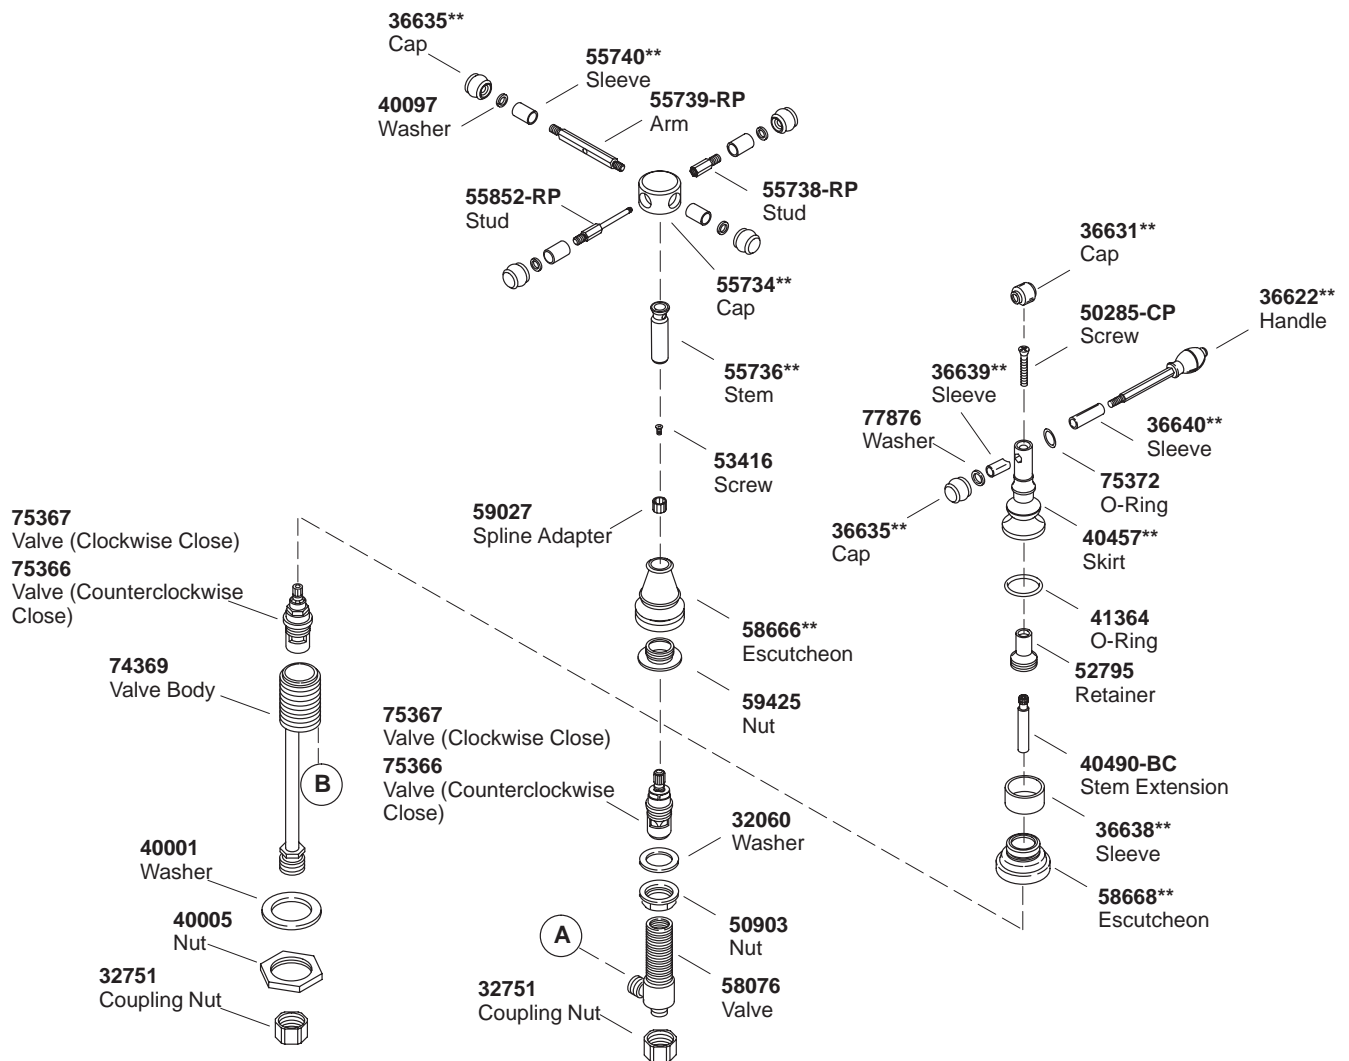

KOHLER® SERVICE PARTS

IV GEORGES BRASS™ BIDET FAUCETS

K#	Lever Handles	Cross Handles
K-6814-3-**-AA/BA		X
K-6814-4-**-AA/BA	X	

**Finish/color code must be specified when ordering.

**Finish/color code must be specified when ordering.