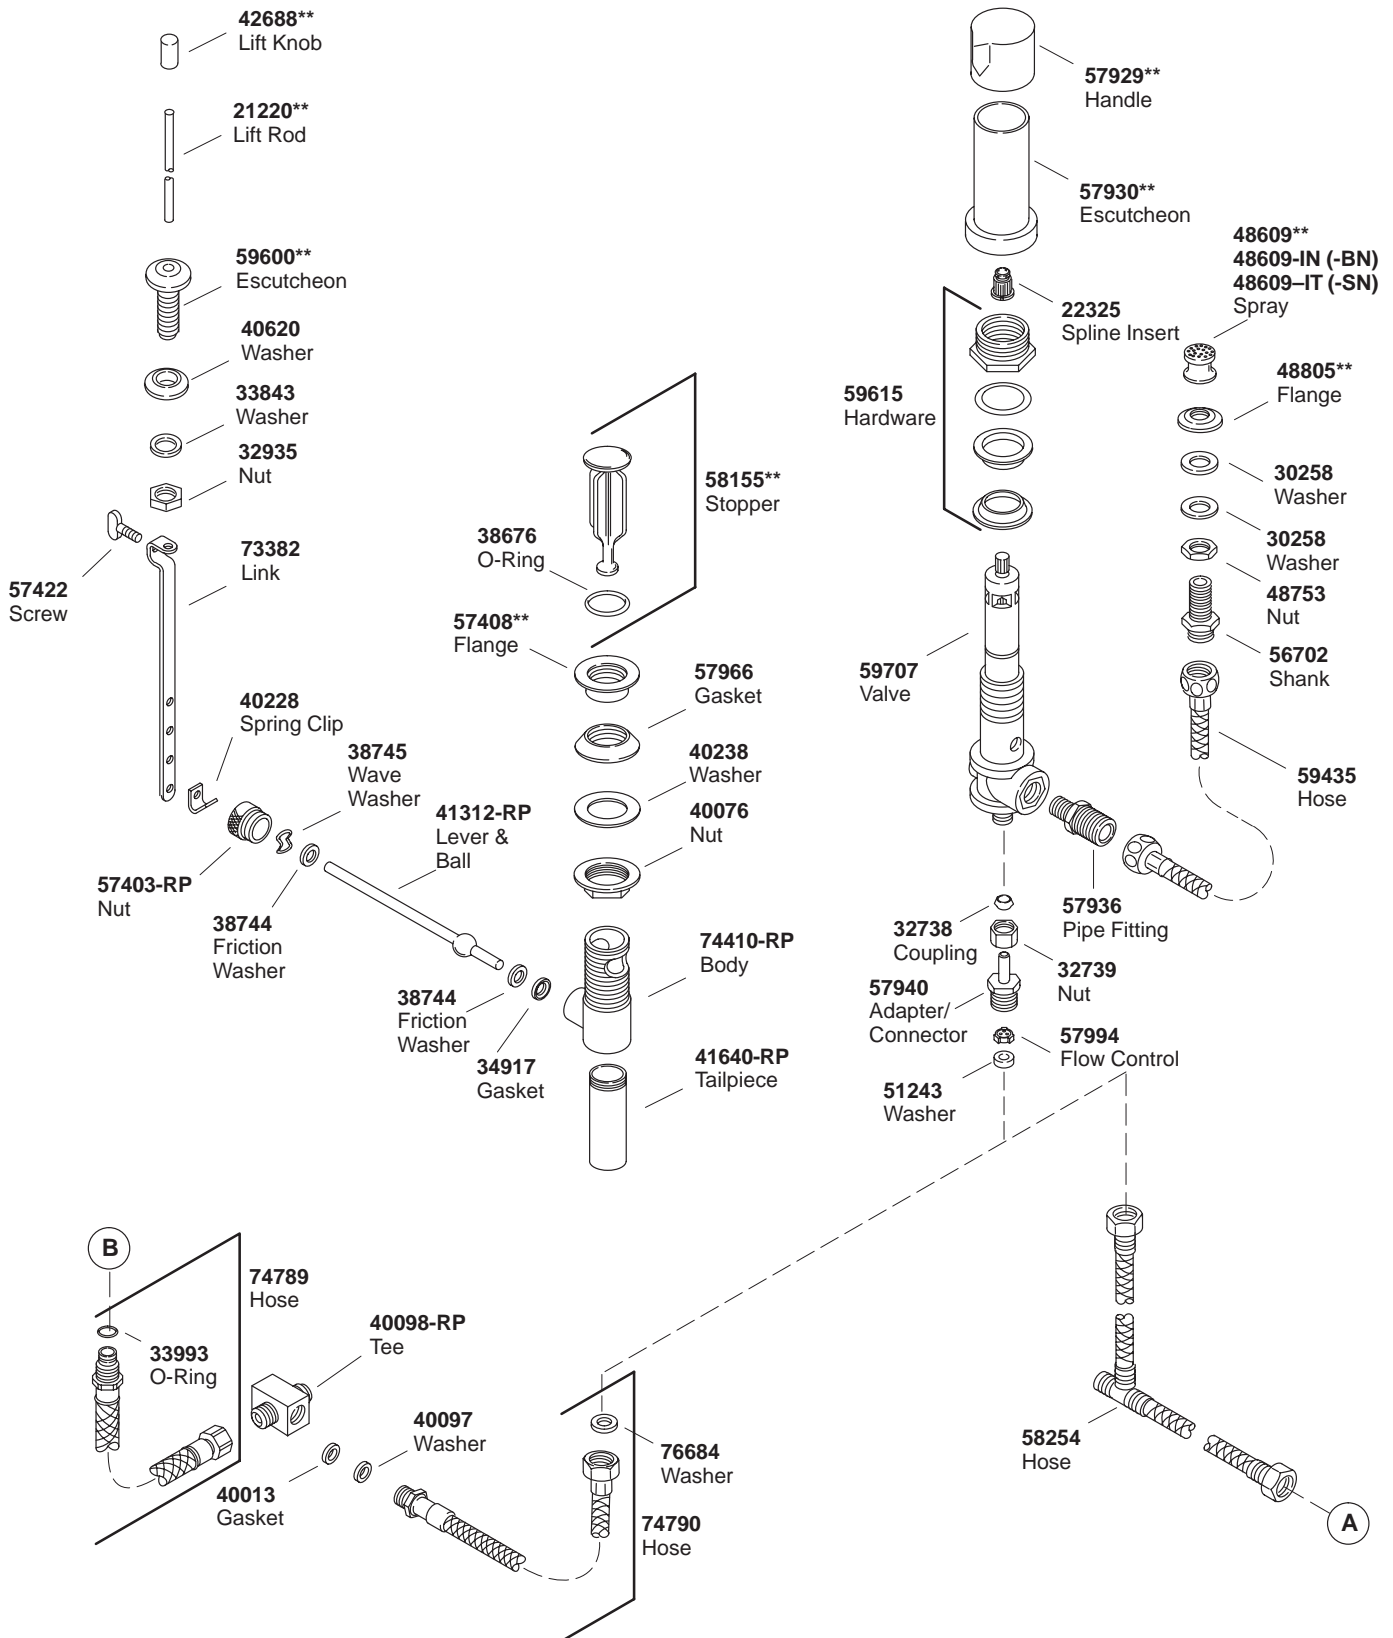

KOHLER® SERVICE PARTS

IV GEORGES BRASS™ BIDET FAUCETS

K#	Lever Handles	Cross Handles
K-6814-3-**-AA/BA		X
K-6814-4-**-AA/BA	X	

**Finish/color code must be specified when ordering.

**Finish/color code must be specified when ordering.