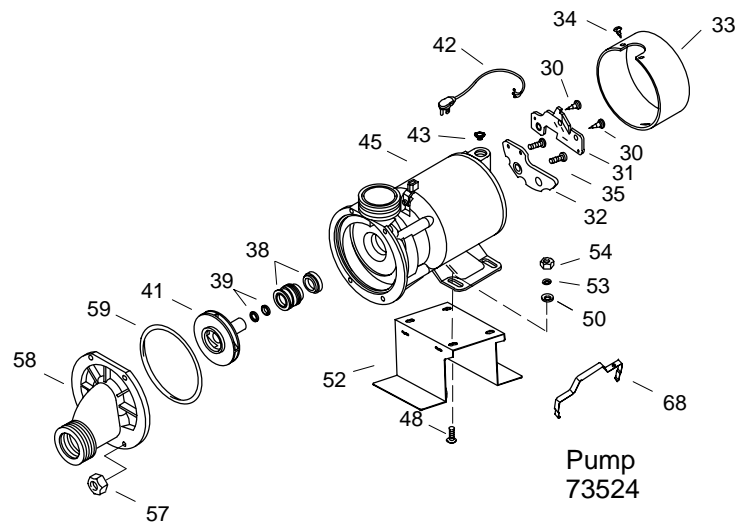

**Finish/color code must be specified when ordering.

SERVICE PARTS

ITEM	PART NO.	DESCRIPTION
1	60703	Tubing
2	65157	Nut
3		Available in Service Kit Only
4	65451	O-Ring
5	65156**	Flange
6	65036	Flange
7	65355	Suction Spacer
8	67999**	Suction Cover
9	65054-S	Screw
10	65226**	Suction Cover Plug
11	67429	Flange
12	65886	Gasket
13	62777	Housing (**-AA, CS**-AA Models)
	93685	Housing (F**-AA, **-AB, CS**-AB Models)
14		Available in Service Kit Only
15		Available in Service Kit Only
16	60979	Slip Nut (**-AA, CS**-AA Models)
	60979-A	Nut (F**-AA, **-AB, CS**-AB Models)
17	60848	Connector (**-AA, CS**-AA Models)
	93709	Connector (F**-AA, **-AB, CS**-AB Models)
18	60980	O-Ring (**-AA, CS**-AA Models)
	94821	O-Ring (F**-AA, **-AB, CS**-AB Models)
19	67665	Plug
20	67889	Jet Housing
21	65885	Gasket
22		Available in Service Kit Only
23	67594	O-Ring
24		Available in Service Kit Only
25	91967	Check Valve
26	60797	Tee
27	60982	Screw
28	60926	Cover
29	60981	O-Ring
30	95738	Screw
31	92145	Switch
32	92146	Timer
33	95594	End Cap
34	95976	Screw
35	63263	Screw
36	60972	Slinger
37	60927	Volute
38	60985	Seal
39	60912	Pump Shim
40	60993	Impeller
41	73529	Impeller
42	93000	Cord
43	93003	Strain Relief
44		Available in Service Kit Only
45		Available in Service Kit Only
46	95595	Bolt
47	90988	Bracket
48	64163	Screw
49	60125	Lockwasher
50	65791	Washer
51	65791	Washer
52	73508-D	Base
53	67095	Washer
54	90153	Locknut
55	67111	Washer
56	91150	Bolt
57	73559	Nut
58	73552	Cover
59	73558	O-Ring
60	61814	Elbow (**-AA, CS**-AA Models)
	94132	Elbow (F**-AA, **-AB, CS**-AB Models)
61	60714	Elbow (**-AA, CS**-AA Models)
	61567	Elbow (F**-AA, **-AB, CS**-AB Models)
62	61536	Elbow
63	73518	Plug (F**-AA, **-AB, CS**-AB Models)
64	60979	Slip Nut
65	60848	Connector
66	61536	Elbow
67	61563	Tee
68	95517	Pump Clip
69	95518	Wrench

**Finish/color code must be specified when ordering.