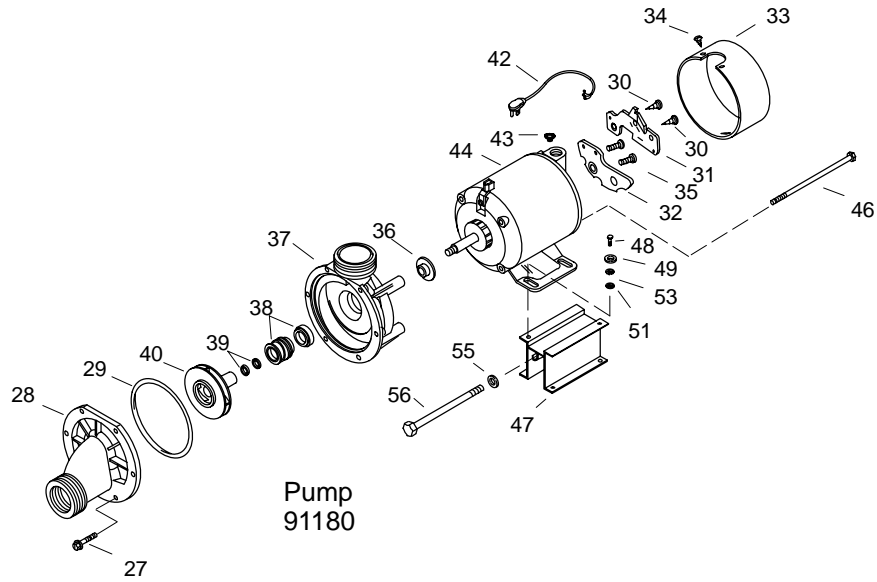

**Finish/color code must be specified when ordering.

SERVICE PARTS

ITEM	PART NO.	DESCRIPTION
1	60703	Tubing
2	65157	Nut
3		Available in Service Kit Only
4	65451	O-Ring
5	65156**	Flange
6	65036	Flange
7	65355	Suction Spacer
8	67999**	Suction Cover
9	65054-S	Screw
10	65226**	Suction Cover Plug
11	67429	Flange
12	65886	Gasket
13	62777	Housing (**-AA, CS**-AA Models)
	93685	Housing (F**-AA, **-AB, CS**-AB Models)
14		Available in Service Kit Only
15		Available in Service Kit Only
16	60979	Slip Nut (**-AA, CS**-AA Models)
	60979-A	Nut (F**-AA, **-AB, CS**-AB Models)
17	60848	Connector (**-AA, CS**-AA Models)
	93709	Connector (F**-AA, **-AB, CS**-AB Models)
18	60980	O-Ring (**-AA, CS**-AA Models)
	94821	O-Ring (F**-AA, **-AB, CS**-AB Models)
19	67665	Plug
20	67889	Jet Housing
21	65885	Gasket
22		Available in Service Kit Only
23	67594	O-Ring
24		Available in Service Kit Only
25	91967	Check Valve
26	60797	Tee
27	60982	Screw
28	60926	Cover
29	60981	O-Ring
30	95738	Screw
31	92145	Switch
32	92146	Timer
33	95594	End Cap
34	95976	Screw
35	63263	Screw
36	60972	Slinger
37	60927	Volute
38	60985	Seal
39	60912	Pump Shim
40	60993	Impeller
41	73529	Impeller
42	93000	Cord
43	93003	Strain Relief
44		Available in Service Kit Only
45		Available in Service Kit Only
46	95595	Bolt
47	90988	Bracket
48	64163	Screw
49	60125	Lockwasher
50	65791	Washer
51	65791	Washer
52	73508-D	Base
53	67095	Washer
54	90153	Locknut
55	67111	Washer
56	91150	Bolt
57	73559	Nut
58	73552	Cover
59	73558	O-Ring
60	61814	Elbow (**-AA, CS**-AA Models)
	94132	Elbow (F**-AA, **-AB, CS**-AB Models)
61	60714	Elbow (**-AA, CS**-AA Models)
	61567	Elbow (F**-AA, **-AB, CS**-AB Models)
62	61536	Elbow
63	73518	Plug (F**-AA, **-AB, CS**-AB Models)
64	60979	Slip Nut
65	60848	Connector
66	61536	Elbow
67	61563	Tee
68	95517	Pump Clip
69	95518	Wrench

**Finish/color code must be specified when ordering.