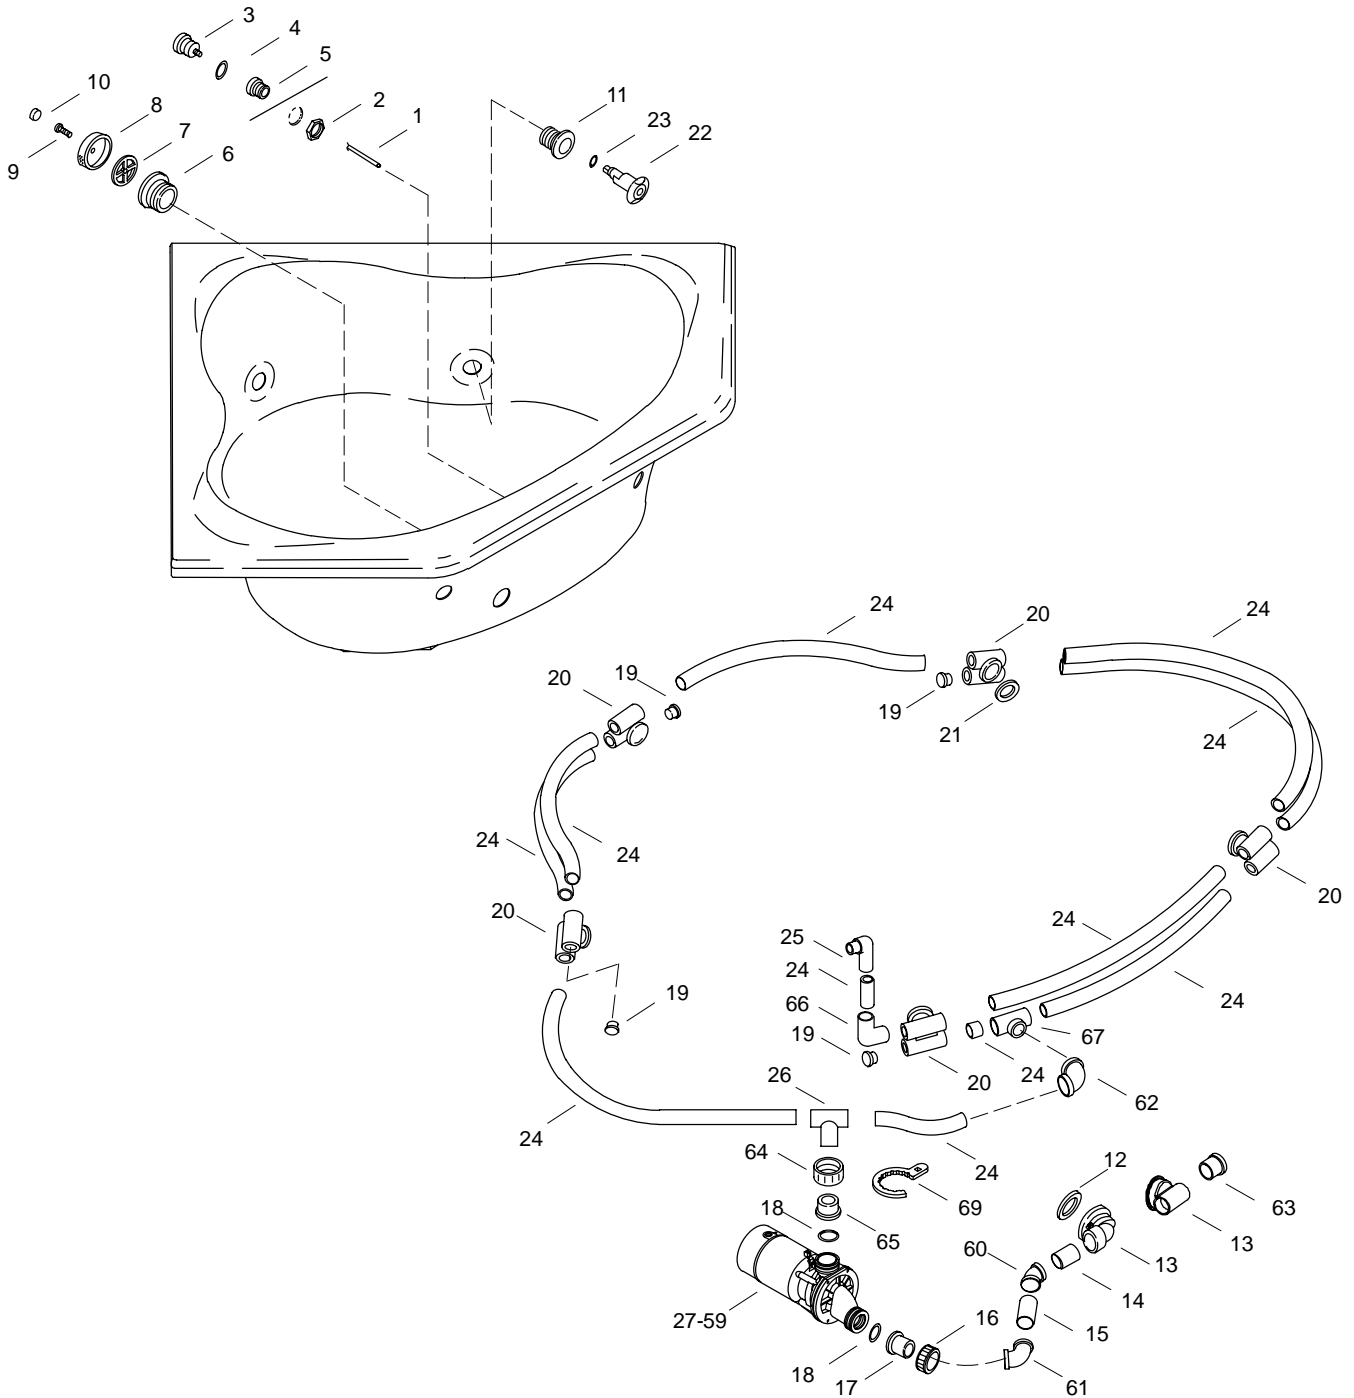

KOHLER[®] SERVICE PARTS

SOJOURN™ BATH WHIRLPOOLS

K#	Bracket	Pump	Switch	Nailing-In Flange
K-1244-**-AA	90988	91180	Air Switch	
K-1244-**-AB	73508-D	73524	Air Switch	
K-1244-CS-**-AA	90988	91180	Air Switch	
K-1244-CS-**-AB	73508-D	73524	Air Switch	
K-1244-F-**-AA	73508-D	73524	Air Switch	X

**Finish/color code must be specified when ordering.

SERVICE KITS

PART NO.	ITEM	QTY.	DESCRIPTION
93839	14	1 ea.	1 1/4" Tube Kit (**-AA, CS**-AA Models)
		2 ea.	Tube Coupling
94853	14	1 ea.	1 1/2" Tube Kit (F**-AA, **-AB, CS**-AB Models)
		2 ea.	Tube Coupling
94889	15	1 ea.	1 1/4" Suction Tube Kit (**-AA, CS**-AA Models)
		1 ea.	Tube Elbow
94890	15	1 ea.	1 1/2" Suction Tube Kit (F**-AA, **-AB, CS**-AB Models)
		1 ea.	Tube Elbow
93838	24	1 ea.	1" Tube Kit
		2 ea.	Tube Coupling
91178	30	2 ea.	Motor Screw
	31	1 ea.	Switch
	32	1 ea.	Timer
	33	1 ea.	End Cap
	34	1 ea.	Screw
	35	2 ea.	Screw
	44	1 ea.	Motor
	46	4 ea.	Bolt
91180	27	6 ea.	Pump Screw
	28	1 ea.	Cover
	29	1 ea.	O-Ring
	30	2 ea.	Screw
	31	1 ea.	Switch
	32	1 ea.	Timer
	33	1 ea.	End Cap
	34	1 ea.	Screw
	35	2 ea.	Screw
	36	1 ea.	Slinger
	37	1 ea.	Volute
	38	1 ea.	Seal
	39	1 ea.	Pump Shim
	40	1 ea.	Impeller
	42	1 ea.	Cord
	43	1 ea.	Strain Relief
	44	1 ea.	Motor
	46	4 ea.	Bolt
73525	30	2 ea.	Motor Screw
	31	1 ea.	Switch
	32	1 ea.	Timer
	33	1 ea.	End Cap
	34	1 ea.	Screw
	35	2 ea.	Screw
	42	1 ea.	Cord
	43	1 ea.	Strain Relief
	45	1 ea.	Motor
73524	30	2 ea.	Pump Screw
	31	1 ea.	Switch
	32	1 ea.	Timer
	33	1 ea.	End Cap
	34	1 ea.	Screw
	35	2 ea.	Screw
	38	1 ea.	Seal
	39	1 ea.	Pump Shim
	41	1 ea.	Impeller
	42	1 ea.	Cord
	43	1 ea.	Strain Relief
	45	1 ea.	Motor
	57	4 ea.	Nut
	58	1 ea.	Cover
	59	1 ea.	O-Ring