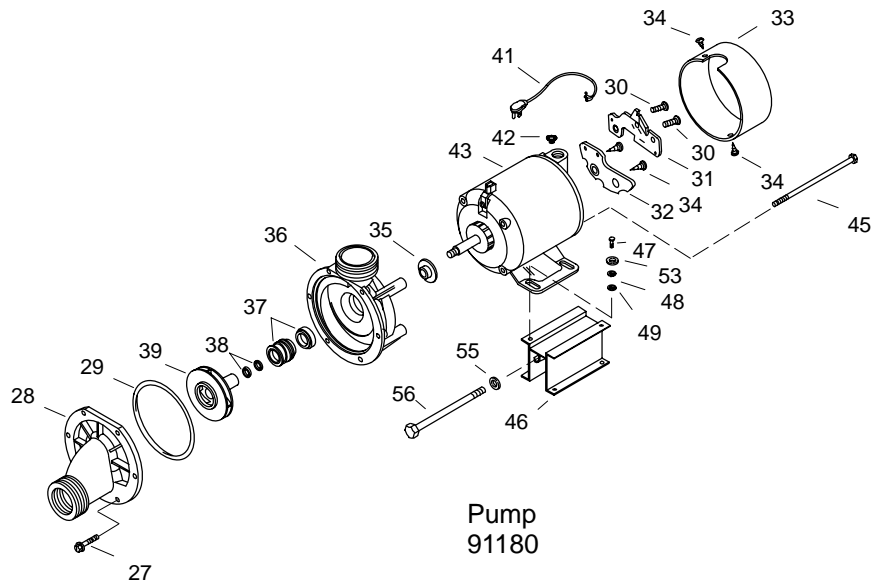

**Finish/color code must be specified when ordering.

SERVICE PARTS

ITEM	PART NO.	DESCRIPTION
1	60703	Tube
2	65157	Nut
3	90105**	Air Switch
4	65156**	Flange
5	65036	Flange
6	65355	Spacer
7	67999**	Cover
8	65054	Screw
9	65226**	Plug
10	67429	Flange
11	65886	Gasket
12	62777	Housing (AA Model)
	93685	Housing (AB Model)
13		Available in Service Kit Only
14	66265	Coupling
	61249	Coupling
15		Available in Service Kit Only
16	60979	Slip Nut (AA Model)
	60979-A	Slip Nut (AB Model)
17	60848	Connector (AA Model)
	93709	Connector (AB Model)
18	94821	O-Ring
19	67665	Plug
20	67889	Housing
21	65885	Gasket
22	63466**	Trim Ring
23		Available in Service Kit Only
24	61563	Tee
25	91967	Check Valve
26	60797	Tee
27	60982	Screw
28	60926	Cover
29	60981	O-Ring
30	63263	Screw
31	91176	Timer Board
32	91541	Switch Assy
33	74823	End Cap
34	62726	Screw
35	60972	Slinger
36	60927	Volute Assy
37	60985	Shaft Seal
38	60912	Shim Kit
39	60993	Impeller
40	73529	Impeller
41	93000	Cord Assy
42	93003	Strain Relief
43	91178	Motor
44	73525	Motor
45	74824	Bolt
46	90988	Bracket
47	64163	Screw
48	60125	Washer
49	65791	Washer
50	91151	Clip
51	91161	Block
52	73508-D	Base
53	67095	Washer
54	90153	Locknut
55	67111	Washer
56	91150	Bolt
57	73559	Nut
58	73552	Cover
59	73558	O-Ring
60	69228	Elbow
61	61937	Coupling
62	61536	Elbow
63	61814	Elbow (AA Model)
	61567	Elbow (AB Model)
64	67081	Cable Tie
65	73518	Plug (AB Model)
66	60979	Slip Nut
67	60848	Connector
68	94132	Elbow (AB Model)

SERVICE KITS

PART NO.	ITEM	QTY.	DESCRIPTION
93838			1 1/4" Tube Kit (AA Model)
	13	1 ea.	Tube
		2 ea.	Coupling
93839			1 1/2" Tube Kit (AB Model)
	13	1 ea.	Tube
		2 ea.	Coupling
94889			1 1/4" Suction Tube Kit (AA Model)
	15	1 ea.	Tube
		1 ea.	Elbow
94890			1 1/2" Suction Tube Kit (AB Model)
	15	1 ea.	Tube
		1 ea.	Elbow
93938			1" Tube Kit
	23	1 ea.	Tube
		2 ea.	Coupling
91180			Pump
	27	1 ea.	Screw
	28	1 ea.	Cover
	29	1 ea.	O-Ring
	30	2 ea.	Screw
	31	1 ea.	Timer Board
	32	1 ea.	Switch Assy
	33	1 ea.	End Cap
	34	5 ea.	Screw
	35	1 ea.	Slinger
	36	1 ea.	Volute Assy
	37	1 ea.	Shaft Seal
	38	1 ea.	Shim Kit
	39	1 ea.	Impeller
	43	1 ea.	Motor
73524			Pump
	30	2 ea.	Screw
	31	1 ea.	Timer Board
	32	1 ea.	Switch Assy
	34	5 ea.	Screw
	37	1 ea.	Shaft Seal
	38	1 ea.	Shim Kit
	40	1 ea.	Impeller
	44	1 ea.	Motor
	57	1 ea.	Nut
	58	1 ea.	Cover
	59	1 ea.	O-Ring

**Finish/color code must be specified when ordering.