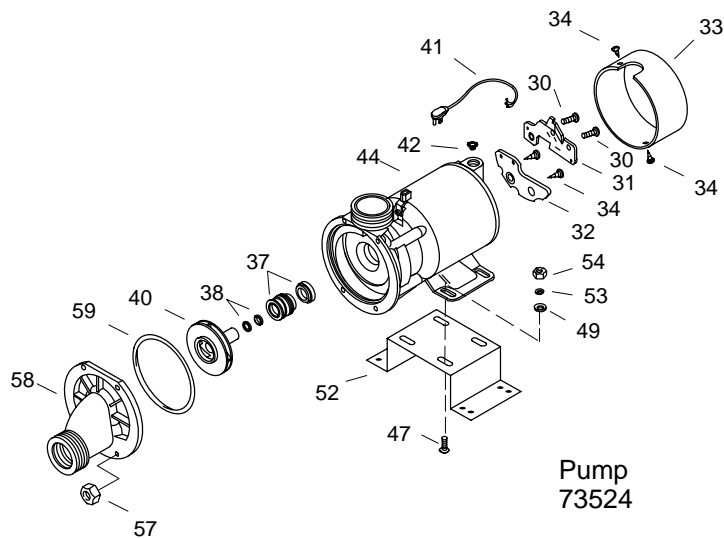

**Finish/color code must be specified when ordering.

SERVICE PARTS

ITEM	PART NO.	DESCRIPTION
1	60703	Tube
2	65157	Nut
3	90105**	Air Switch
4	65156**	Flange
5	65036	Flange
6	65355	Spacer
7	67999**	Cover
8	65054	Screw
9	65226**	Plug
10	67429	Flange
11	65886	Gasket
12	62777	Housing (AA Model)
	93685	Housing (AB Model)
13		Available in Service Kit Only
14	66265	Coupling
	61249	Coupling
15		Available in Service Kit Only
16	60979	Slip Nut (AA Model)
	60979-A	Slip Nut (AB Model)
17	60848	Connector (AA Model)
	93709	Connector (AB Model)
18	94821	O-Ring
19	67665	Plug
20	67889	Housing
21	65885	Gasket
22	63466**	Trim Ring
23		Available in Service Kit Only
24	61563	Tee
25	91967	Check Valve
26	60797	Tee
27	60982	Screw
28	60926	Cover
29	60981	O-Ring
30	63263	Screw
31	91176	Timer Board
32	91541	Switch Assy
33	74823	End Cap
34	62726	Screw
35	60972	Slinger
36	60927	Volute Assy
37	60985	Shaft Seal
38	60912	Shim Kit
39	60993	Impeller
40	73529	Impeller
41	93000	Cord Assy
42	93003	Strain Relief
43	91178	Motor
44	73525	Motor
45	74824	Bolt
46	90988	Bracket
47	64163	Screw
48	60125	Washer
49	65791	Washer
50	91151	Clip
51	91161	Block
52	73508-D	Base
53	67095	Washer
54	90153	Locknut
55	67111	Washer
56	91150	Bolt
57	73559	Nut
58	73552	Cover
59	73558	O-Ring
60	69228	Elbow
61	61937	Coupling
62	61536	Elbow
63	61814	Elbow (AA Model)
	61567	Elbow (AB Model)
64	67081	Cable Tie
65	73518	Plug (AB Model)
66	60979	Slip Nut
67	60848	Connector
68	94132	Elbow (AB Model)

SERVICE KITS

PART NO.	ITEM	QTY.	DESCRIPTION
93838			1 1/4" Tube Kit (AA Model)
	13	1 ea.	Tube
		2 ea.	Coupling
93839			1 1/2" Tube Kit (AB Model)
	13	1 ea.	Tube
		2 ea.	Coupling
94889			1 1/4" Suction Tube Kit (AA Model)
	15	1 ea.	Tube
		1 ea.	Elbow
94890			1 1/2" Suction Tube Kit (AB Model)
	15	1 ea.	Tube
		1 ea.	Elbow
93938			1" Tube Kit
	23	1 ea.	Tube
		2 ea.	Coupling
91180			Pump
	27	1 ea.	Screw
	28	1 ea.	Cover
	29	1 ea.	O-Ring
	30	2 ea.	Screw
	31	1 ea.	Timer Board
	32	1 ea.	Switch Assy
	33	1 ea.	End Cap
	34	5 ea.	Screw
	35	1 ea.	Slinger
	36	1 ea.	Volute Assy
	37	1 ea.	Shaft Seal
	38	1 ea.	Shim Kit
	39	1 ea.	Impeller
	43	1 ea.	Motor
73524			Pump
	30	2 ea.	Screw
	31	1 ea.	Timer Board
	32	1 ea.	Switch Assy
	34	5 ea.	Screw
	37	1 ea.	Shaft Seal
	38	1 ea.	Shim Kit
	40	1 ea.	Impeller
	44	1 ea.	Motor
	57	1 ea.	Nut
	58	1 ea.	Cover
	59	1 ea.	O-Ring

**Finish/color code must be specified when ordering.