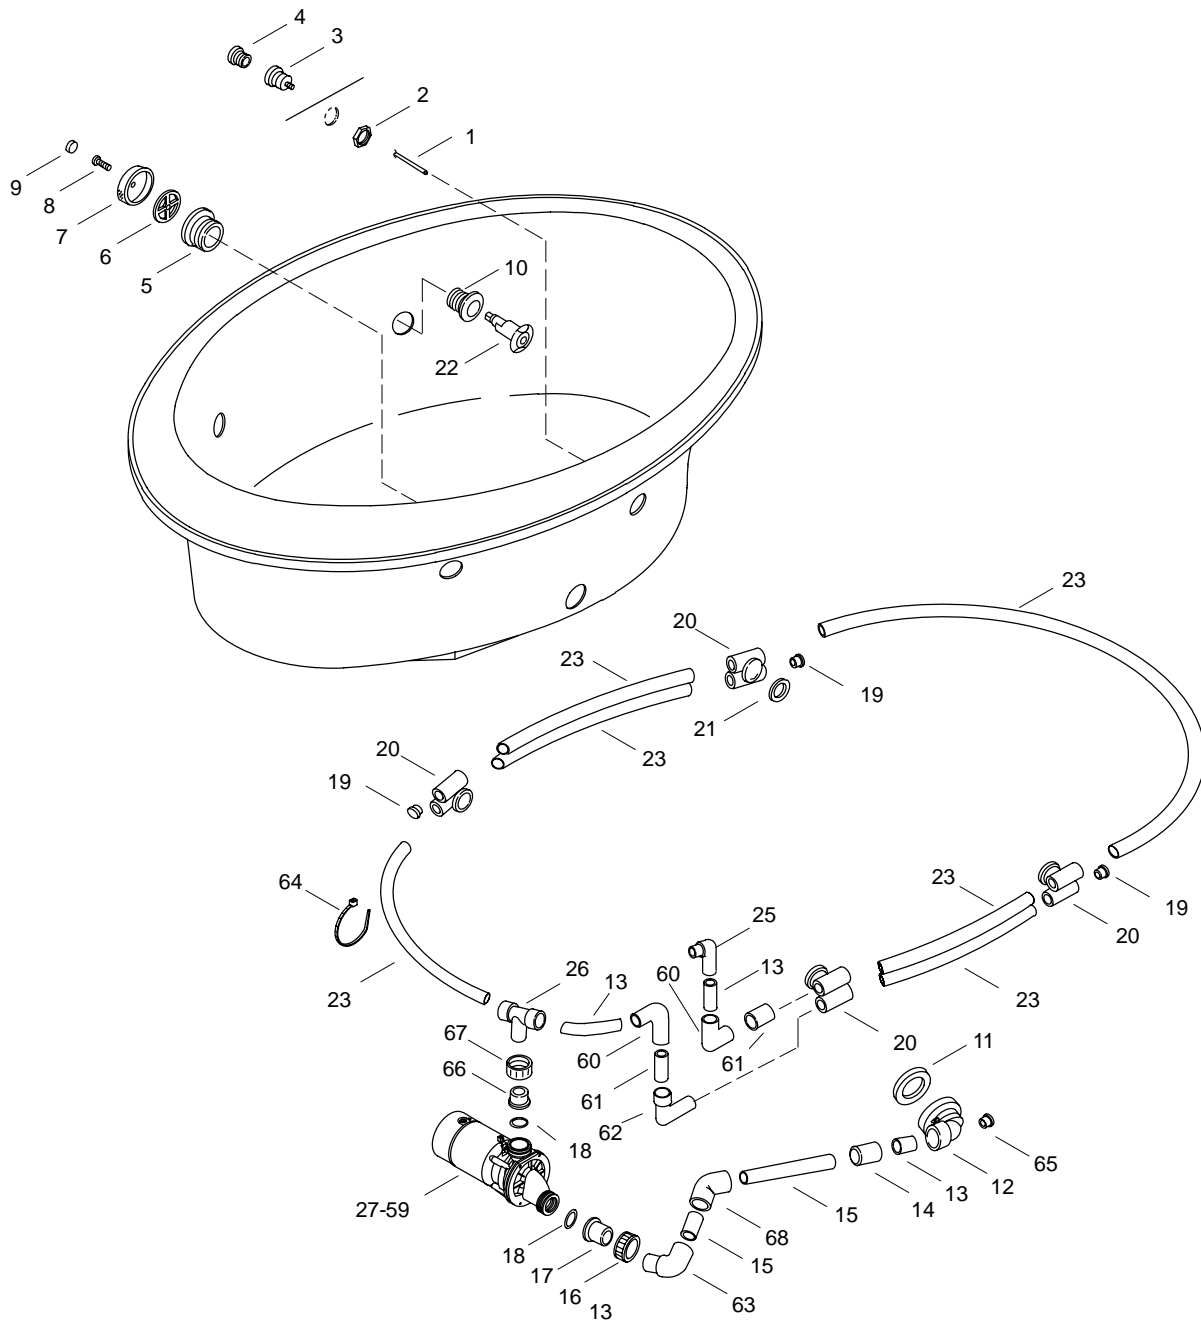

KOHLER® SERVICE PARTS

SEASIDE 5' BATH™ WHIRLPOOLS

K#	Bracket	Pump	Switch
1246-**-AA	90988	91180	Air Switch
1246-**-AB	73508-D	73524	Air Switch

**Finish/color code must be specified when ordering.