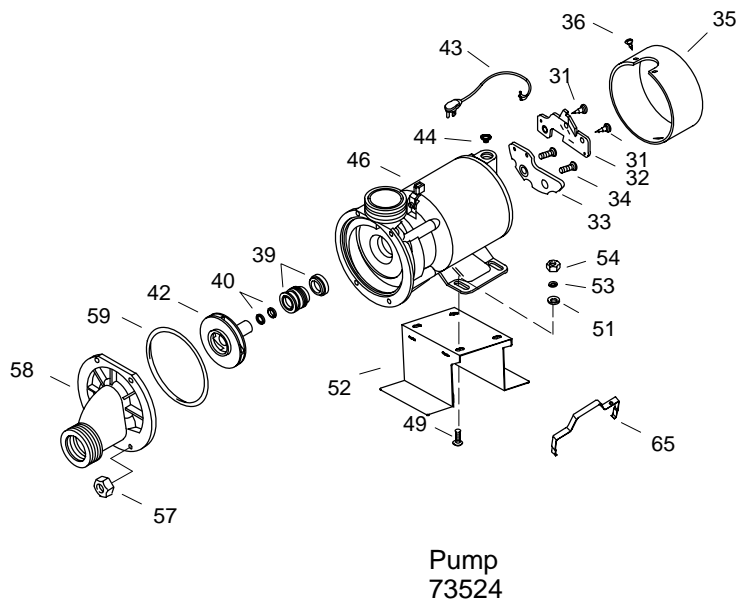

****Finish/color code must be specified when ordering.**

****Finish/color code must be specified when ordering.**

SERVICE PARTS

ITEM	PART NO.	DESCRIPTION
1	60703	Tube
2	65157	Nut
3	65156**	Flange
4		Available in Service Kit Only
5	65451	O-Ring
6	65036	Flange
7	65355	Spacer
8	67999**	Cover
9	65054	Screw
10	65226**	Plug
11	67429	Flange
12	65886	Gasket
13	62777	Elbow (1266/68-**-AA)
	93685	Elbow (1266-**-**-AA,1266/68-**-AB)
14		Available in Service Kit Only
15	66265	Coupling (1266/68-**-AA)
	61249	Coupling (1266-**-**-AA,1266/68-**-AB)
16		Available in Service Kit Only
17	60979	Slip Nut (1266/68-**-AA)
	60979-A	Slip Nut (1266-**-**-AA,1266/68-**-AB)
18	60848	Connector (1266/68-**-AA)
	93709	Connector (1266-**-**-AA,1266/68-**-AB)
19	60980	O-Ring (1266/68-**-AA)
	94821	O-Ring (1266-**-**-AA,1266/68-**-AB)
20	67665	Plug
21	67889	Housing
22	65885	Gasket
23		Available in Service Kit Only
24	67594	O-Ring
25		Available in Service Kit Only
26	91967	Check Valve
27	60797	Tee
28	60982	Screw
29	60926	Cover
30	60981	O-Ring
31	95738	Screw
32	92145	Switch
33	92146	Timer
34	63263	Screw
35	95594	End Cap
36	95976	Screw
37	60972	Slinger
38	60927	Volute
39	60985	Seal
40	60912	Pump Shim
41	60993	Impeller
42	73529	Impeller
43	93000	Cord
44	93003	Strain Relief
45		Available in Service Kit Only
46		Available in Service Kit Only
47	95595	Bolt
48	90987	Bracket
49	64163	Screw
50	60125	Washer
51	65791	Washer
52	73508-B	Base
53	67095	Washer
54	90153	Locknut
55	67111	Washer
56	91150	Bolt
57	73559	Nut
58	73552	Cover
59	73558	O-Ring
60	61536	Elbow
61	60559	Elbow (1266/68-**-AA)
	61213	Elbow (1266-**-**-AA,1266/68-**-AB)
62	60848	Connector
63	60979	Slip Nut
64	73518	Plug (1266-**-**-AA,1266/68-**-AB)
65	95517	Pump Clip
66	95518	Wrench