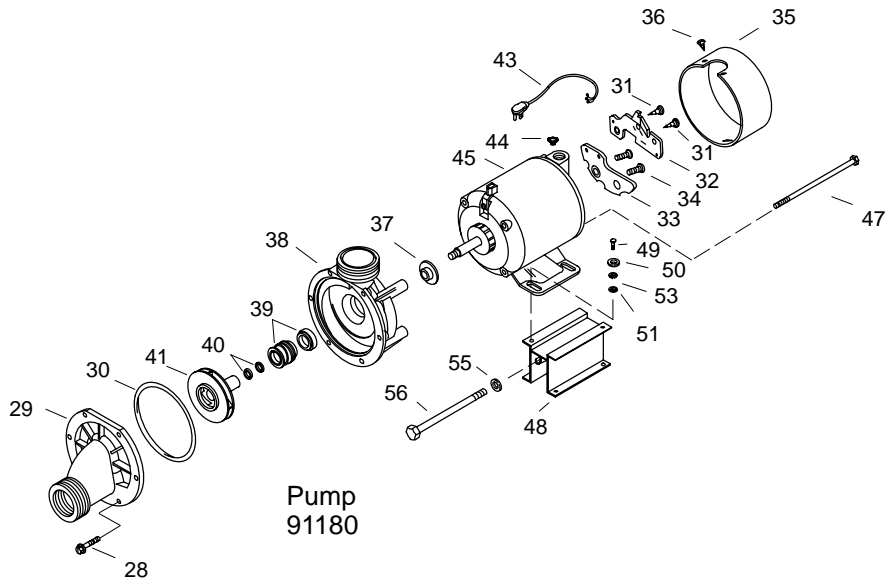

**Finish/color code must be specified when ordering.

SERVICE PARTS

ITEM	PART NO.	DESCRIPTION
1	60703	Tube
2	65157	Nut
3	65156**	Flange
4		Available in Service Kit Only
5	65451	O-Ring
6	65036	Flange
7	65355	Spacer
8	67999**	Cover
9	65054	Screw
10	65226**	Plug
11	67429	Flange
12	65886	Gasket
13	62777	Elbow (1266/68-**-AA)
	93685	Elbow (1266-**-**-AA,1266/68-**-AB)
14		Available in Service Kit Only
15	66265	Coupling (1266/68-**-AA)
	61249	Coupling (1266-**-**-AA,1266/68-**-AB)
16		Available in Service Kit Only
17	60979	Slip Nut (1266/68-**-AA)
	60979-A	Slip Nut (1266-**-**-AA,1266/68-**-AB)
18	60848	Connector (1266/68-**-AA)
	93709	Connector (1266-**-**-AA,1266/68-**-AB)
19	60980	O-Ring (1266/68-**-AA)
	94821	O-Ring (1266-**-**-AA,1266/68-**-AB)
20	67665	Plug
21	67889	Housing
22	65885	Gasket
23		Available in Service Kit Only
24	67594	O-Ring
25		Available in Service Kit Only
26	91967	Check Valve
27	60797	Tee
28	60982	Screw
29	60926	Cover
30	60981	O-Ring
31	95738	Screw
32	92145	Switch
33	92146	Timer
34	63263	Screw
35	95594	End Cap
36	95976	Screw
37	60972	Slinger
38	60927	Volute
39	60985	Seal
40	60912	Pump Shim
41	60993	Impeller
42	73529	Impeller
43	93000	Cord
44	93003	Strain Relief
45		Available in Service Kit Only
46		Available in Service Kit Only
47	95595	Bolt
48	90987	Bracket
49	64163	Screw
50	60125	Washer
51	65791	Washer
52	73508-B	Base
53	67095	Washer
54	90153	Locknut
55	67111	Washer
56	91150	Bolt
57	73559	Nut
58	73552	Cover
59	73558	O-Ring
60	61536	Elbow
61	60559	Elbow (1266/68-**-AA)
	61213	Elbow (1266-**-**-AA,1266/68-**-AB)
62	60848	Connector
63	60979	Slip Nut
64	73518	Plug (1266-**-**-AA,1266/68-**-AB)
65	95517	Pump Clip
66	95518	Wrench

**Finish/color code must be specified when ordering.