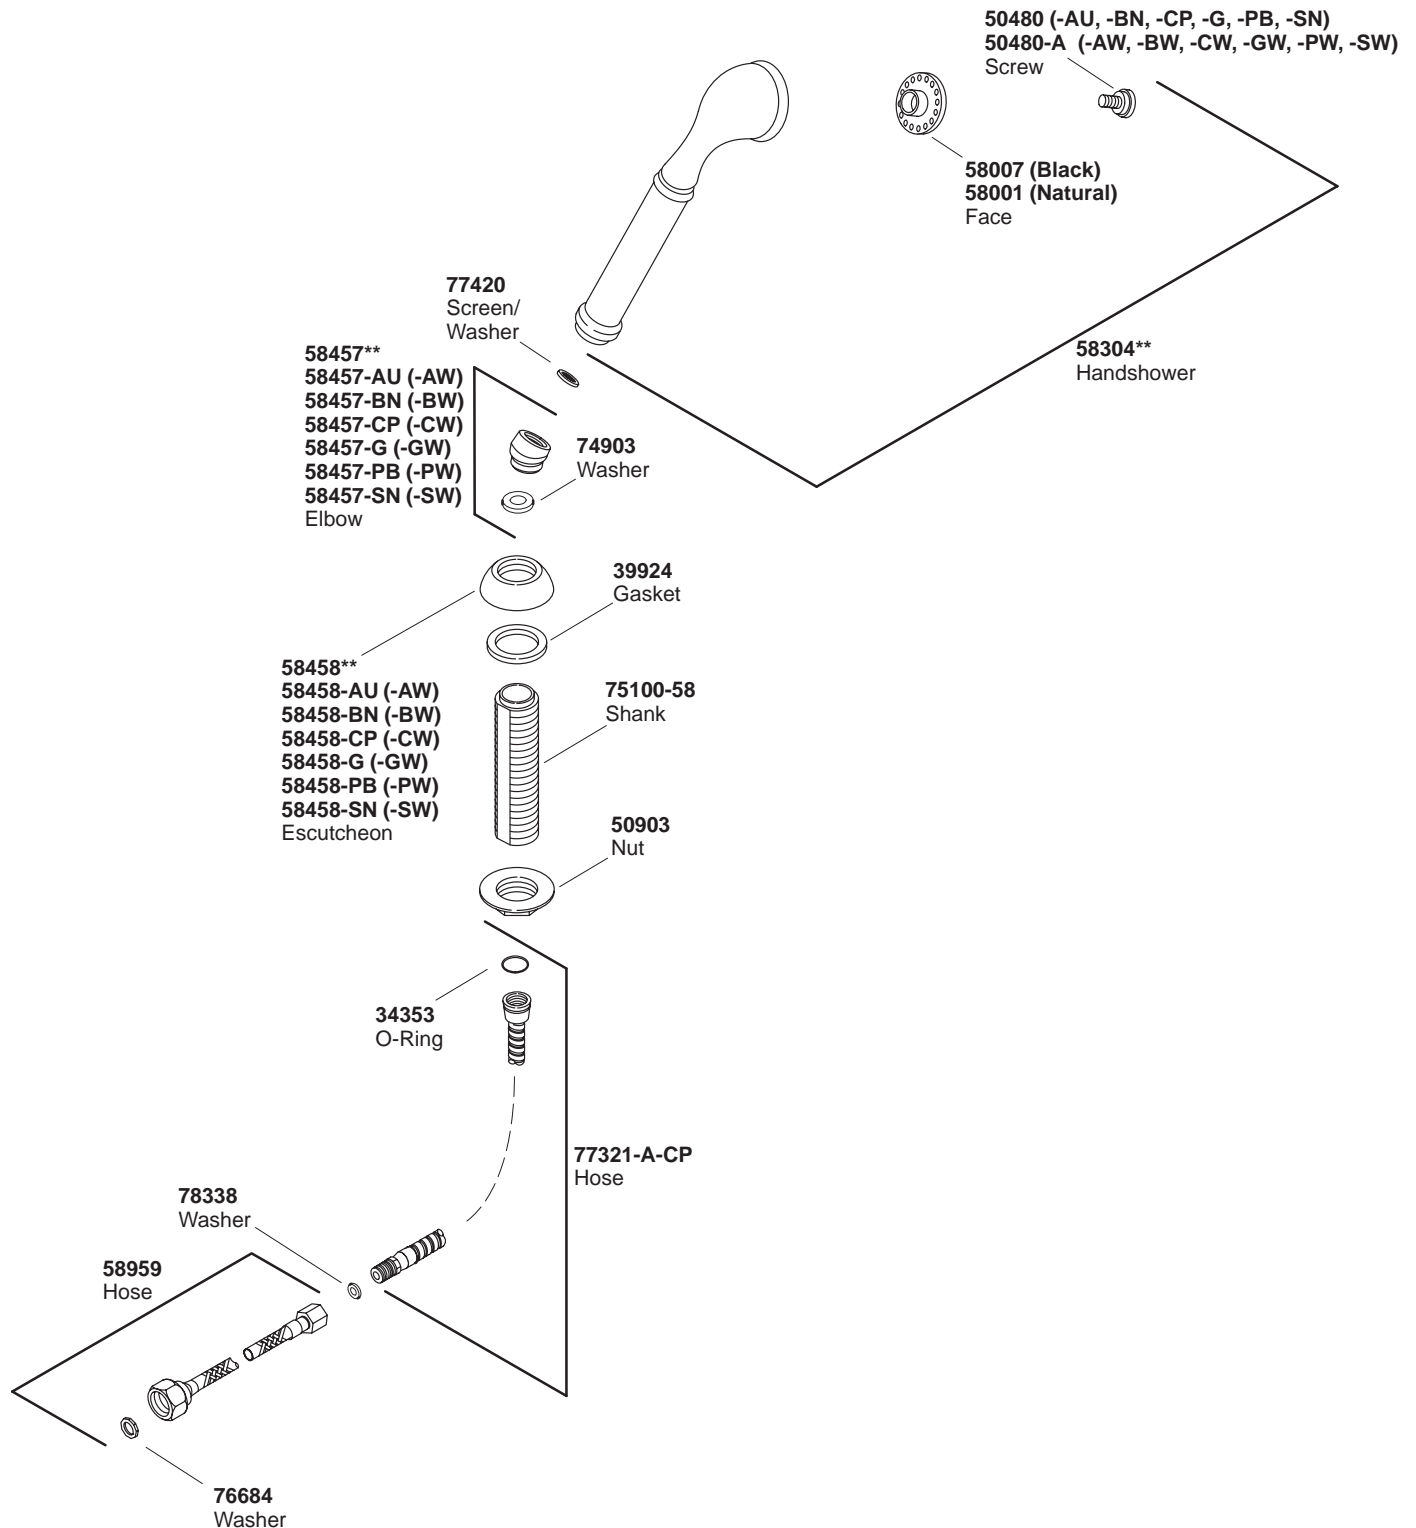

# KOHLER® SERVICE PARTS

## TRADITIONAL HANDSHOWER

K#	Description
K-6526-**-AA	Traditional Handshower

\*\*Finish/color code must be specified when ordering.