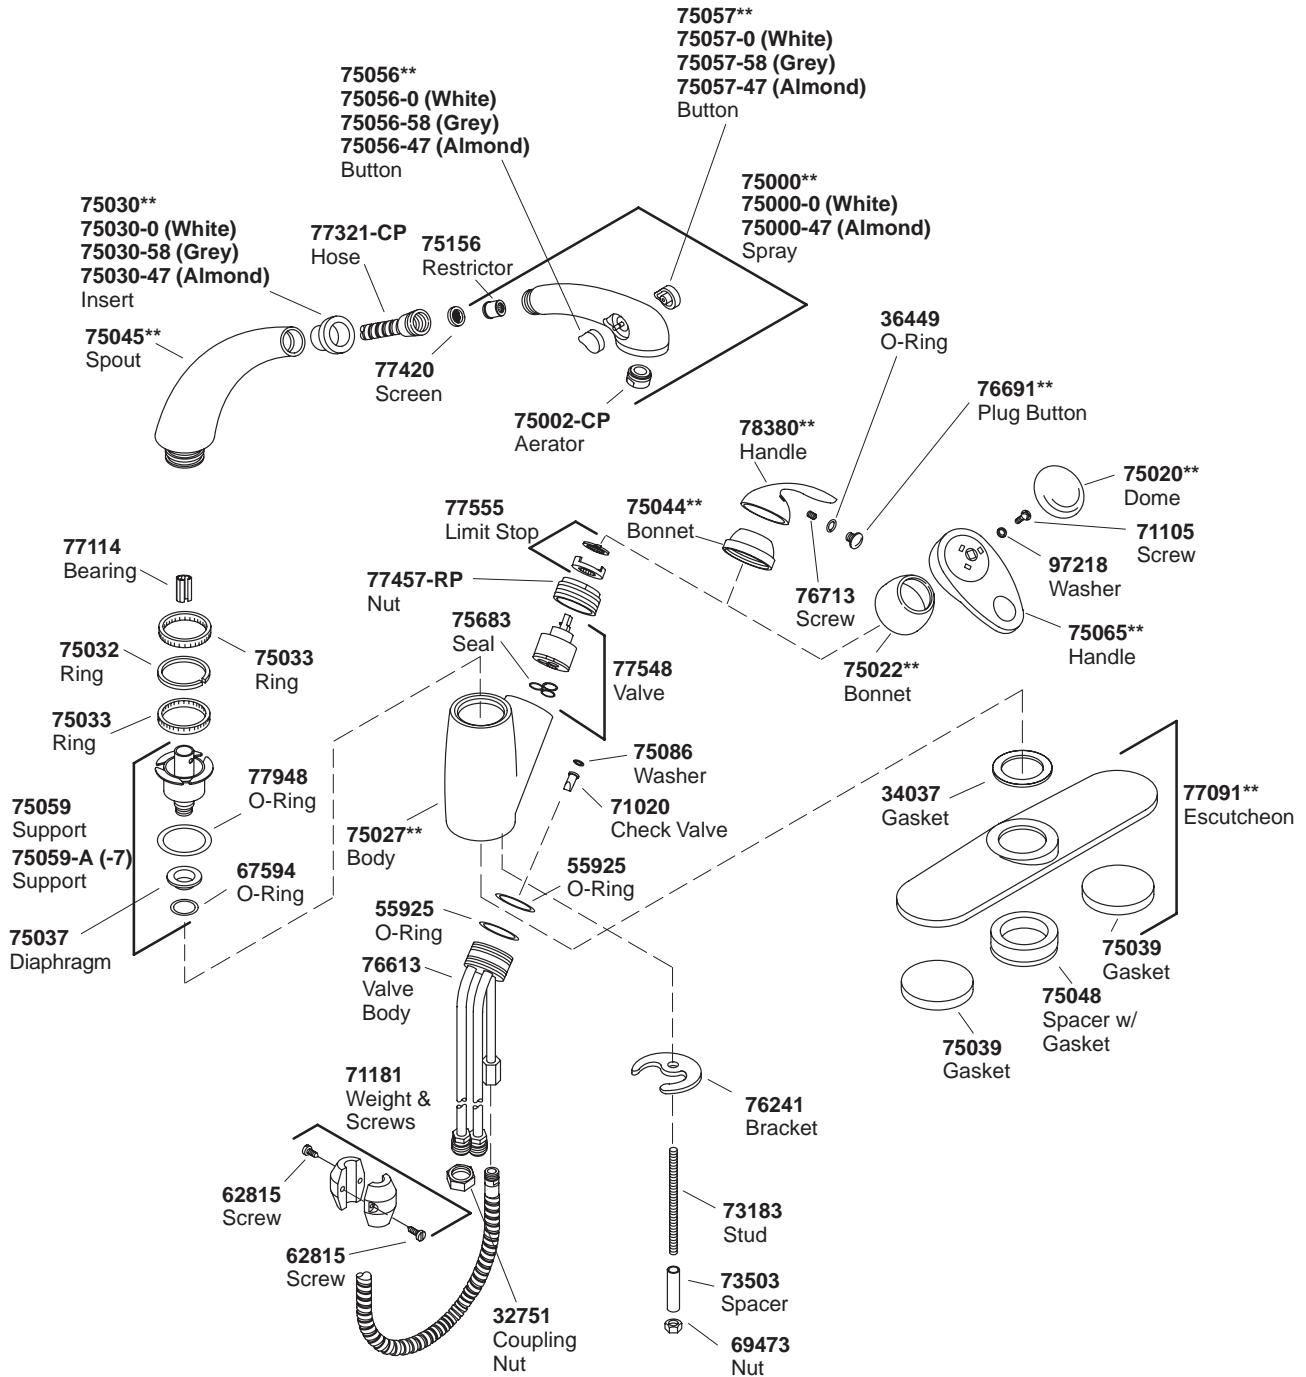

K#	Pull-Out Spray	Front Lever	Side Lever Right	Side Lever Left	White Spray	Almond Spray	Chrome Faucet	Colored Matched Spray	Escutcheon Only
K-6350-**-CA	X	X						X	
K-6350-AP-**-CA	X	X			X		X		
K-6350-MP-**-CA	X	X				X	X		
K-6352-**-CA	X		X					X	
K-6352-AP-**-CA	X		X		X		X		
K-6352-MP-**-CA	X		X			X	X		
K-6353-**-CA	X			X				X	
K-6353-AP-**-CA	X			X	X		X		
K-6353-MP-**-CA	X			X		X	X		
K-14511-**-AA									X

**Finish/color code must be specified when ordering.

**Finish/color code must be specified when ordering.