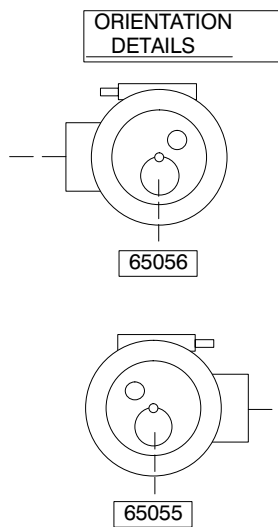

**Finish/color code must be specified when ordering.