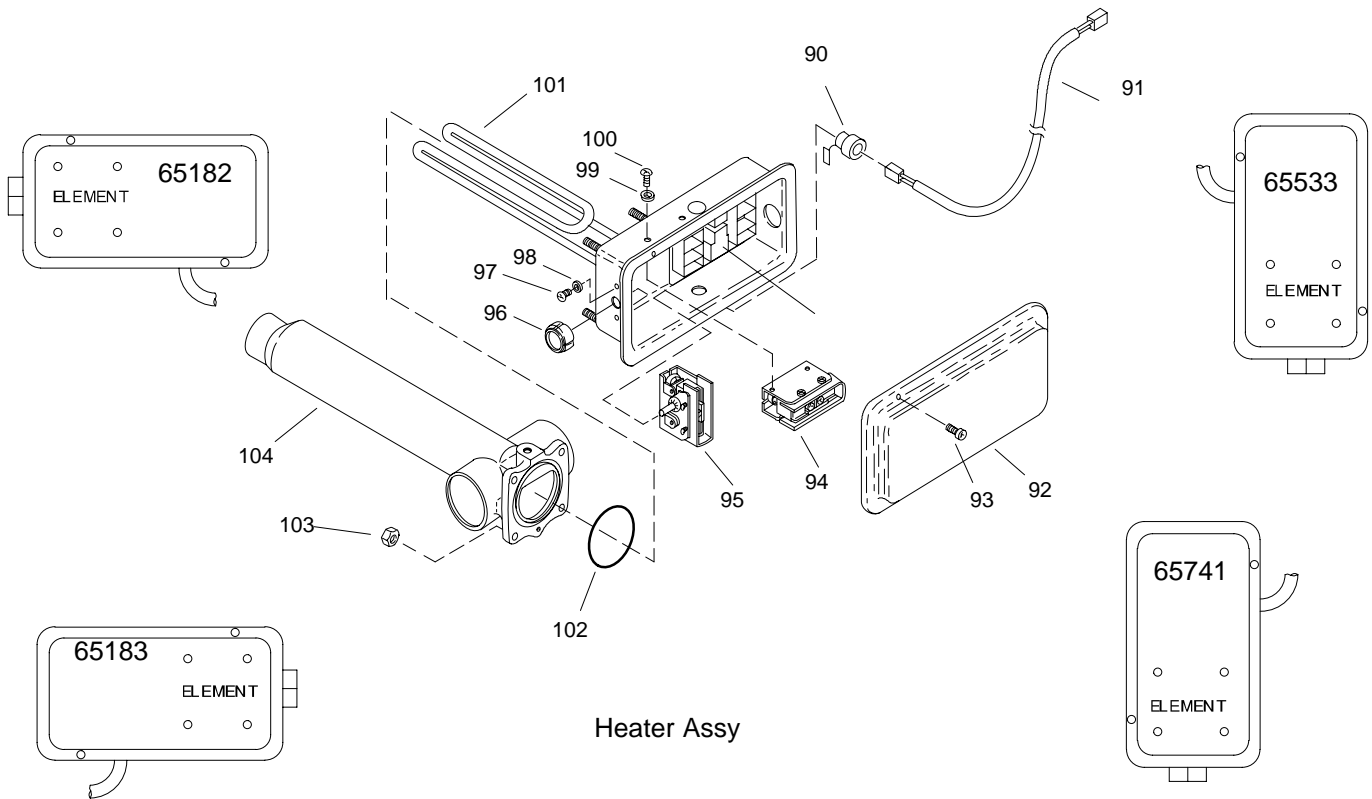

Suction Assy for Pump 60910

**Finish/color code must be specified when ordering.

SERVICE PARTS

ITEM	PART NO.	DESCRIPTION
1	67665	Plug
2	67889	Jet Housing
3	60561	Reducer
4		Available in Service Kit Only
5		Available in Service Kit Only
6	60979	Slip Nut
7	60848	Connector
8	61536	Elbow
9	91017	Check Valve
10	61563	Tee
11	60979	Slip Nut (AA Model)
	60979-A	Slip Nut (BA Model)
12	92325	Formed Tube
13		Available in Service Kit Only
14	91745	Hose
15	60797	Tee
16	94821	O-Ring
17	60714	Elbow (AA Model)
18	60848	Connector (AA Model)
	60845	Connector (H-AA Model)
	93709	Connector (H-BA Model)
19	90987	Pump Bracket
20	91150	Bolt
21	67111	Washer
22	60125	Washer
23	93000	Cord
24	93003	Strain Relief
25	67095	Washer
26	90154	Locknut
27	65558	Bracket
28	90153	Locknut
29	64163	Screw
30	65036	Flange
31	65355	Suction Spacer
32	67999**	Cover, Suction
33	65054	Screw
34	65226**	Suction Cover Plug
35	60050	Gasket
36	66763	Elbow (AA Model)
	65056	Elbow (H-AA Model)
	93685	Elbow (H-BA Model)
37	65885	Gasket
38	65036	Flange
39	65069	Tube
40	65122	Elbow
41	61072	Tube
42	66265	Coupling (AA Model)
	61249	Coupling (BA Model)
43	65157	Nut
44	65156**	Flange (AA Model)
	73513	Flange (BA Model)
45	90105**	Air Switch (AA Model)
46	30774	Switch (H-AA Model)
47	65331	Band Seal
48	63263	Screw
49	60993	Impeller
50	91176	Timer
51	91541	Switch Assy
52	91178	Motor
53	74823	End Cap
54	74824	Bolt
55	62726	Screw
56	60911	Motor
57	60994	Impeller
58	60972	Slinger
59	60927	Volute Assy
60	60985	Shaft Seal
61	60912	Shim Kit
62	60981	O-Ring

SERVICE PARTS

ITEM	PART NO.	DESCRIPTION
63	60926	Cover
64	60982	Screw
65	73534	Motor
66	60985	Shaft Seal
67	73555	Impeller
68	73558	O-Ring
69	73559	Nut
70	73552	Cover
71	21998	Screw
72	73561	Circuit Board Assy
73	74705	Barrier
74	73569	Base
75	94812	Screw
76	73515-C	Isolation Mount
77	61776	Washer
78	68693	Bushing
79	67264	Bushing
80	67140	Screw
81	65160	Enclosure
82	67065	Lug
83	60320	Screw
84	60340	Cover
85	66537	Circuit Board
86	91239	Switch
87	91355	Washer
88	69589	Bushing
89	65193	Support
90	67264	Bushing
91	68686	Cord
92	60340	Cover
93	60320	Screw
94	68705	Switch
95	65040	Thermostat
96	65186	Knob, Thermostat
97	69079	Screw
98	64463	Washer
99	64468	Washer
100	63563	Screw
101	65194	Heater Flange
102	65197	O-Ring
103	60125	Lockwasher
104	500386	Heater Casting Kit
105	65328	Strap
106	65329	Bracket, Strap
107	73518	Plug (H-BA Model)
108	500405	Decal
109	73584	Switch
110	93766**	Cover
111	73521	Wire
112	91058	Tube
113	94132	Elbow
114	94133	Formed Tube
115	93074	Elbow

**Finish/color code must be specified when ordering.