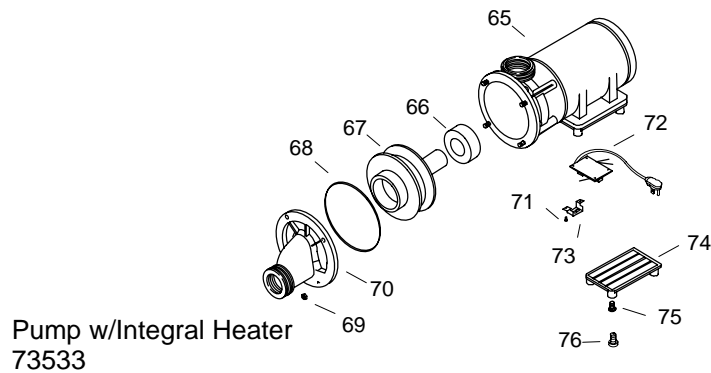

**Finish/color code must be specified when ordering.