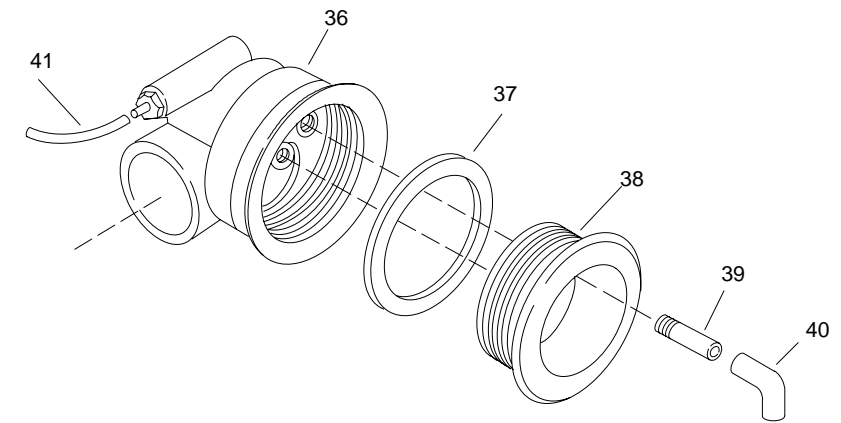

**Finish/color code must be specified when ordering.