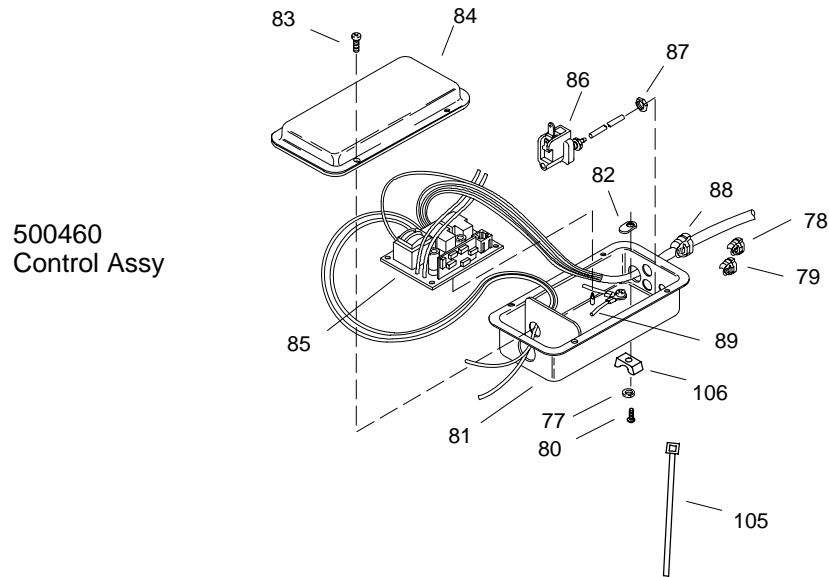

**Finish/color code must be specified when ordering.