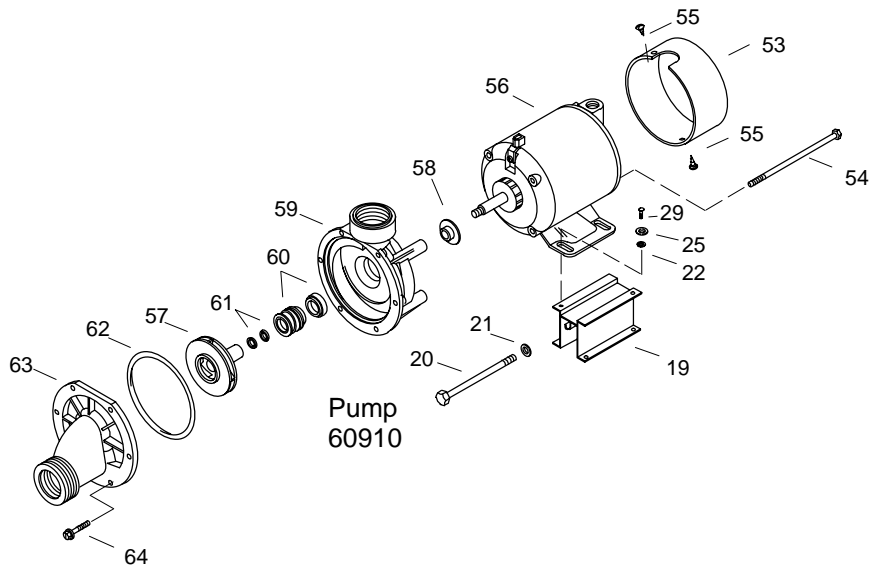

**Finish/color code must be specified when ordering.