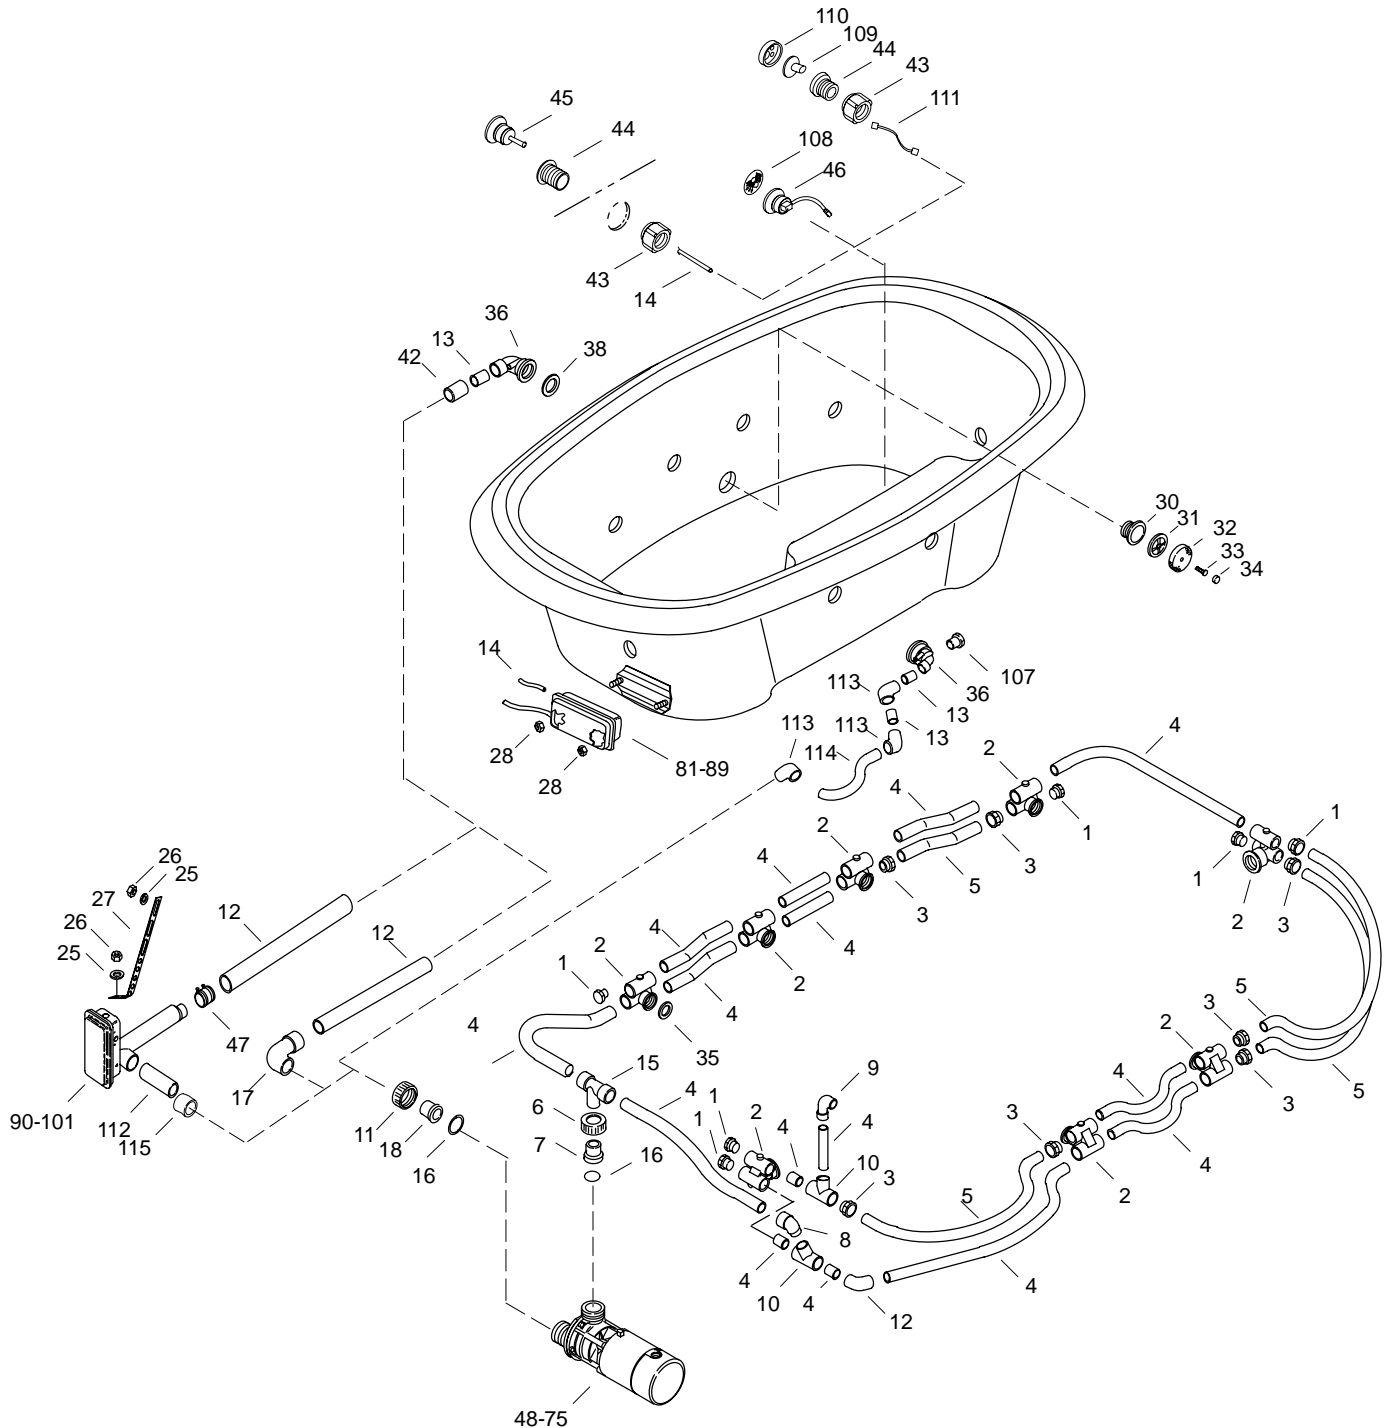

## REVIVAL™ 6' WHIRLPOOL

K-#	Bracket	Pump	Switch	w/Heater	Control Retrofit Kit	Suction Fitting Location
1375-**-AA	90989	91180	90105	N/A	N/A	Opposite from Faucet Shelf
1375-H-**-AA	90989	60910	30774	External	500460	Opposite from Faucet Shelf
1375-H-**-BA	N/A	73533	73584	In Pump	N/A	Same side as Faucet Shelf

**\*\*Finish/color code must be specified, when ordering.**

**\*\*Finish/color code must be specified when ordering.**

Suction Assy for Pump 60910

**\*\*Finish/color code must be specified when ordering.**

### SERVICE PARTS

ITEM	PART NO.	DESCRIPTION
1	67665	Plug
2	67889	Jet Housing
3	60561	Reducer
4		Available in Service Kit Only
5		Available in Service Kit Only
6	60979	Slip Nut
7	60848	Connector
8	61536	Elbow
9	91017	Check Valve
10	61563	Tee
11	60979	Slip Nut (AA Model)
	60979-A	Slip Nut (BA Model)
12	92325	Formed Tube
13		Available in Service Kit Only
14	91745	Hose
15	60797	Tee
16	94821	O-Ring
17	60714	Elbow (AA Model)
18	60848	Connector (AA Model)
	60845	Connector (H-AA Model)
	93709	Connector (H-BA Model)
19	90987	Pump Bracket
20	91150	Bolt
21	67111	Washer
22	60125	Washer
23	93000	Cord
24	93003	Strain Relief
25	67095	Washer
26	90154	Locknut
27	65558	Bracket
28	90153	Locknut
29	64163	Screw
30	65036	Flange
31	65355	Suction Spacer
32	67999**	Cover, Suction
33	65054	Screw
34	65226**	Suction Cover Plug
35	60050	Gasket
36	66763	Elbow (AA Model)
	65056	Elbow (H-AA Model)
	93685	Elbow (H-BA Model)
37	65885	Gasket
38	65036	Flange
39	65069	Tube
40	65122	Elbow
41	61072	Tube
42	66265	Coupling (AA Model)
	61249	Coupling (BA Model)
43	65157	Nut
44	65156**	Flange (AA Model)
	73513	Flange (BA Model)
45	90105**	Air Switch (AA Model)
46	30774	Switch (H-AA Model)
47	65331	Band Seal
48	63263	Screw
49	60993	Impeller
50	91176	Timer
51	91541	Switch Assy
52	91178	Motor
53	74823	End Cap
54	74824	Bolt
55	62726	Screw
56	60911	Motor
57	60994	Impeller
58	60972	Slinger
59	60927	Volute Assy
60	60985	Shaft Seal
61	60912	Shim Kit
62	60981	O-Ring