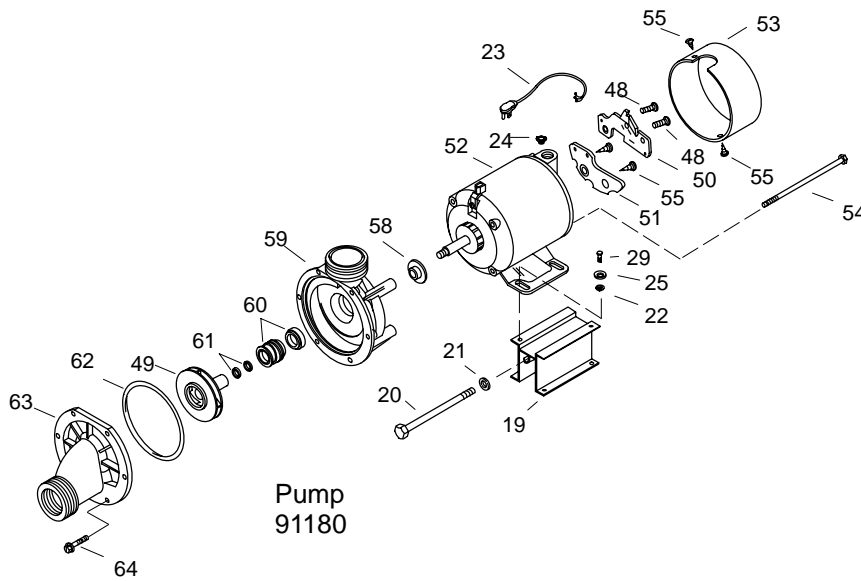

**Finish/color code must be specified when ordering.