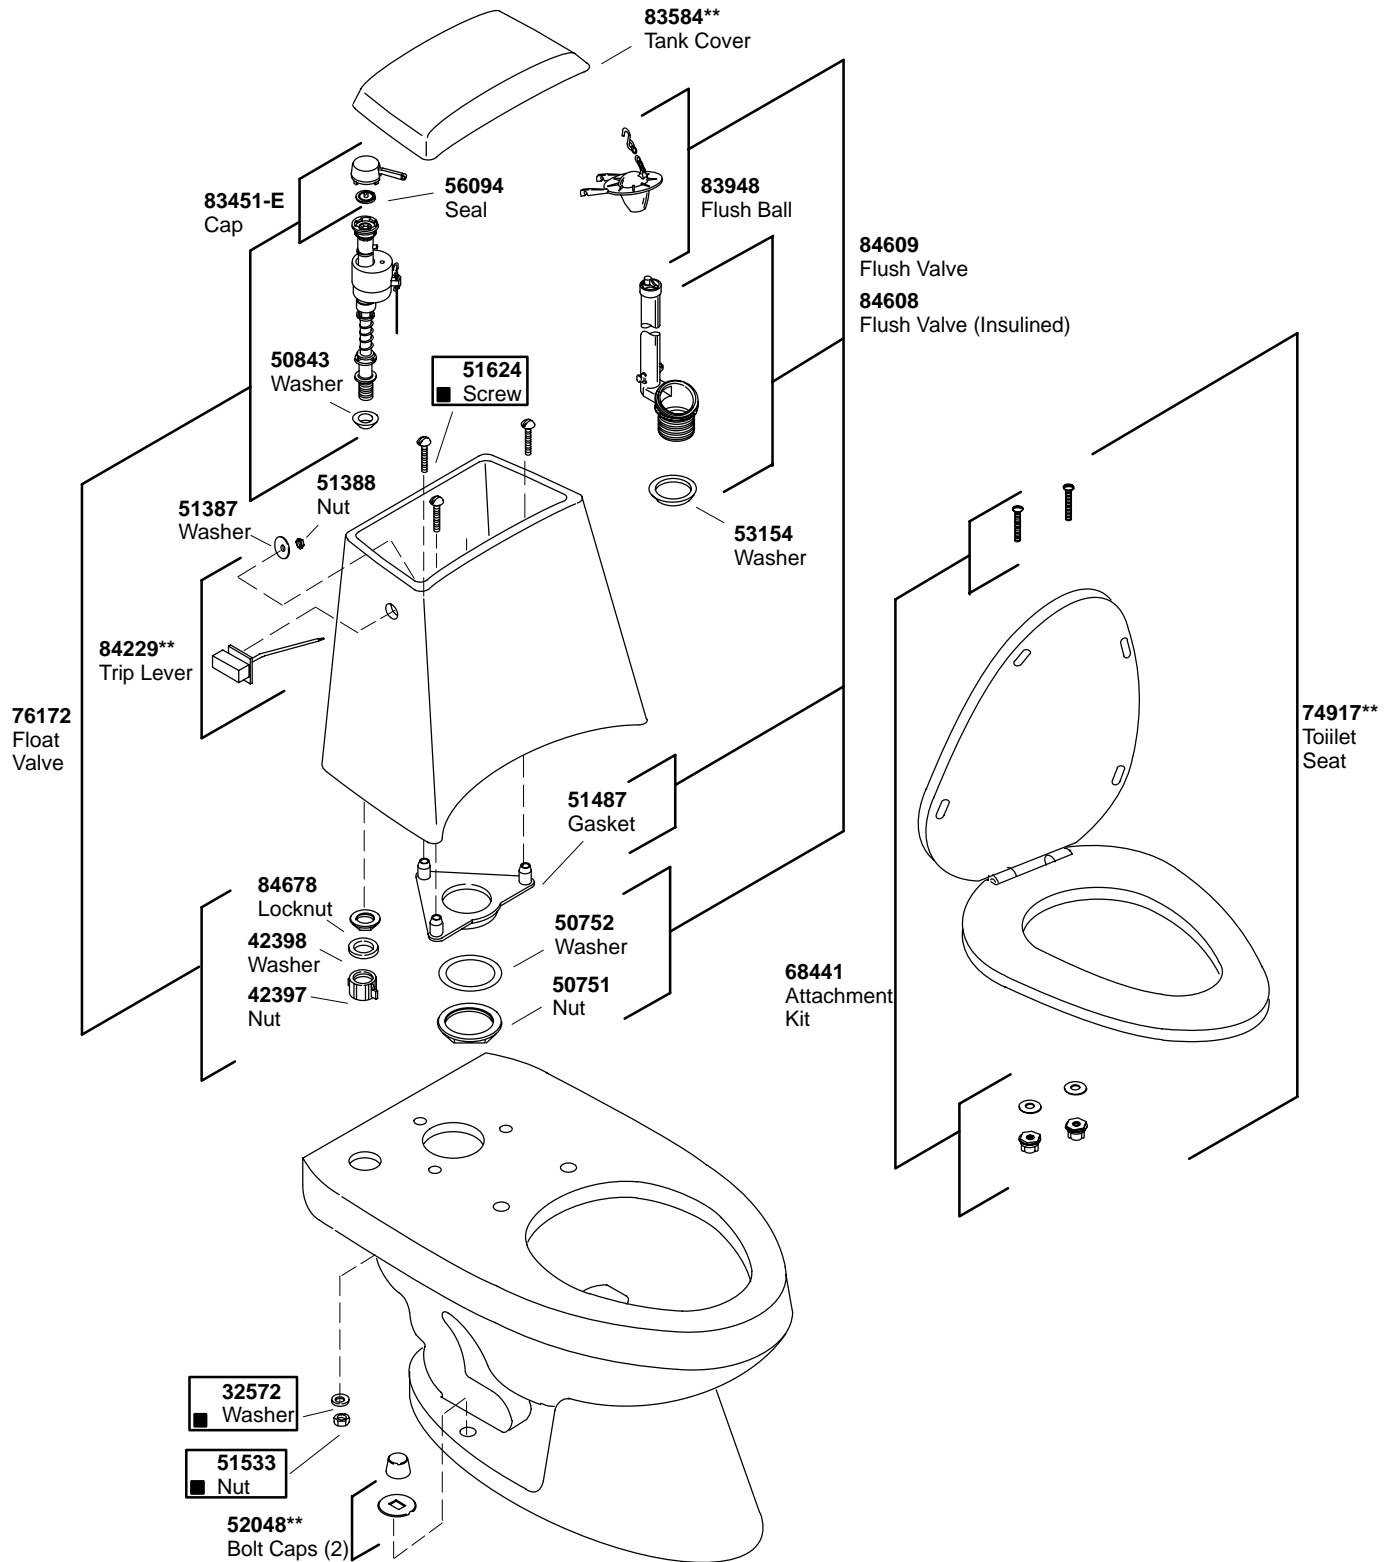

K#	Bowl	Insulated	Trip Lever Only
K-3446-**-AA/BA	Elongated		
K-3446-U-**-AA/BA	Elongated	X	
K-9407-**-AA			X

30419 Hardware Kit Consists of:
51624 (3 ea.), **32572** (3 ea.), **51533** (3 ea.)

****Finish/color code must be specified when ordering.**