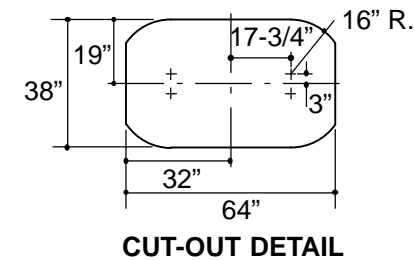

PRODUCT INFORMATION

Fixture*:	basin area	top area	weight
Bathing well	50" x 29"	61" x 32"	85 lbs.
	water depth	capacity	
To overflow	16"	100 gals.	
* Approximate measurements for comparison only.			

INSTALLATION NOTES

If installing a rim-mount faucet, make sure there is no interference with drain overflow. Consult local and national codes for minimum air gap requirements if installing a spout on the faucet deck.

Roughing-In Notes		
No change in measurements if connected with drain illustrated.		
Faucet area		recommended

1.25>132