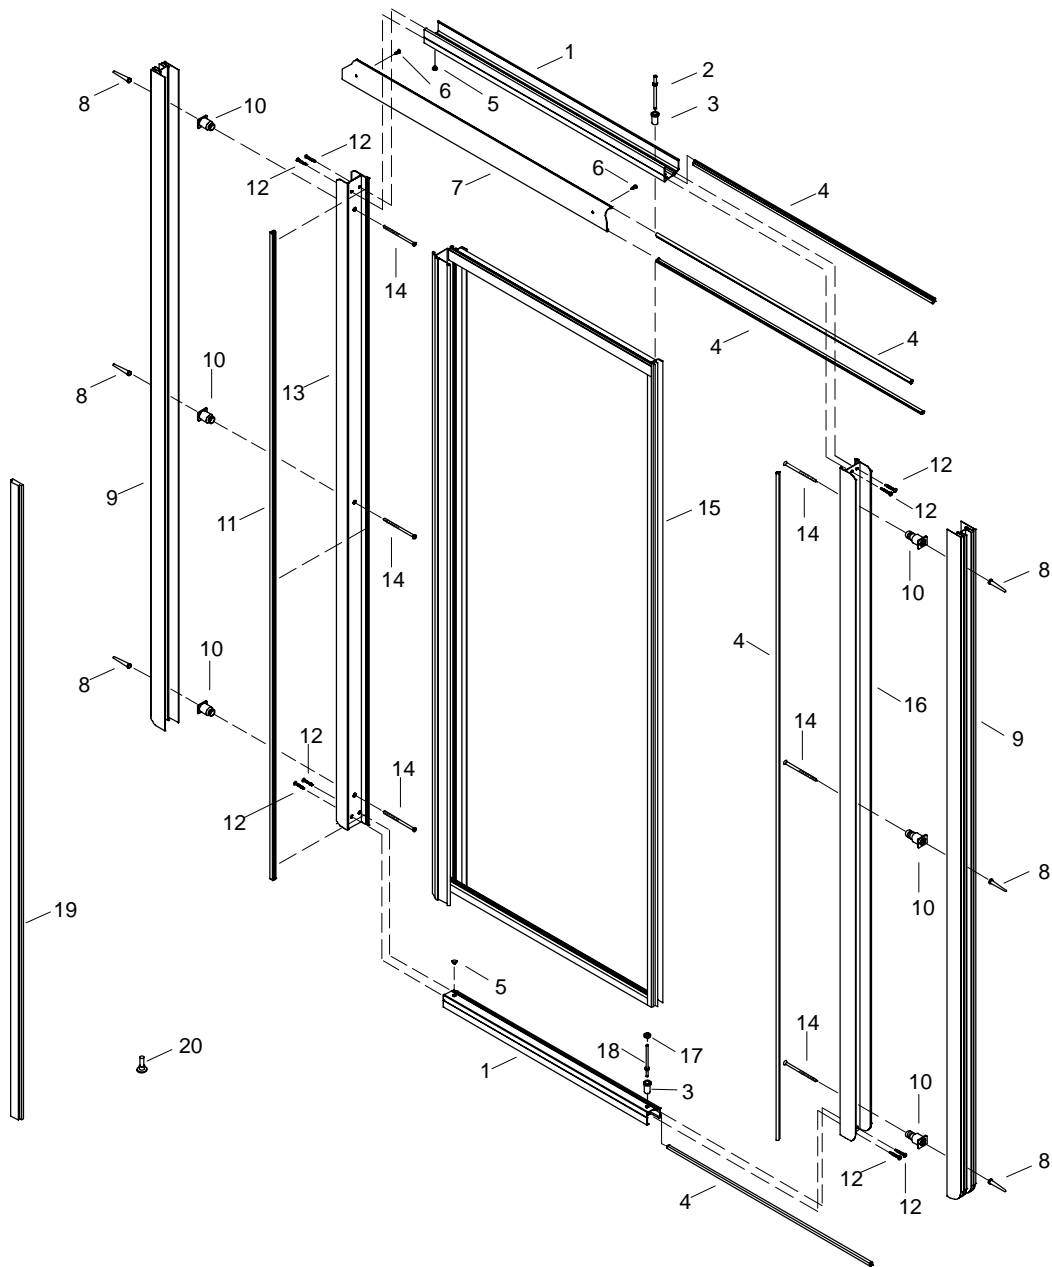

KOHLER[®] SERVICE PARTS

SONATA™ GLASSWORKS™ STEAM PIVOT SHOWER DOORS

K#	Obscure Glass	Designer Glass	Clear Glass	Accent Strip	Dimension
K-9703-B-**-AA	X				37-1/2" x 74-3/4"
K-9703-D-**-AA		X			37-1/2" x 74-3/4"
K-9703-L-**-AA			X		37-1/2" x 74-3/4"
K-9724-B-**-AA	X				29-1/4" to 30-3/4" x 76"
K-9724-D-**-AA		X			29-1/4" to 30-3/4" x 76"
K-9724-L-**-AA			X		29-1/4" to 30-3/4" x 76"
K-9794-**-AA				X	

****Finish/color code must be specified when ordering.**

SERVICE PARTS

ITEM	PART NO.	DESCRIPTION
1	91095-K**	Bridge Member (9703)
	91095-H**	Bridge Member (9724)
2	95046	Pin (Hinge, Top)
3	91220	Bushing
4	92369	Seal
5	92525	Plug
6	56057**	Screw
7	93405-C**	Fascia (9703)
	93405-A**	Fascia (9724)
8	93069	Anchor
9	92625-C**	Jamb
10	68767	Block & Screw
11	92372-C	Magnet
12	92363-A**	Screw
13	91099-C**	Jamb
14	92364-D**	Screw
15	94747-B**	Panel (9703-B)
	94747-D**	Panel (9703-D)
	94747-L**	Panel (9703-L)
	93786-B**	Panel (9724-B)
	93787-D**	Panel (9724-D)
	93785-L**	Panel (9724-L)
16	91097-C**	Jamb
17	91228	Washer
18	91219	Pin (Hinge, Bottom)
19	62659**	Color Strip
20	93792	Key

SERVICE KITS

PART NO.	ITEM	QTY.	DESCRIPTION
92510-C**			Jamb/Seal Assembly
	4	1 ea.	Seal
	16	1 ea.	Jamb
92513-K**			Bridge Member/Seal Assembly (9703)
	1	1 ea.	Bridge Member
	4	1 ea.	Seal
92513-H**			Bridge Member/Seal Assembly (9724)
	1	1 ea.	Bridge Member
	4	1 ea.	Seal
92511-C**			Jamb/Magnet Assembly
	11	1 ea.	Magnet
	13	1 ea.	Jamb