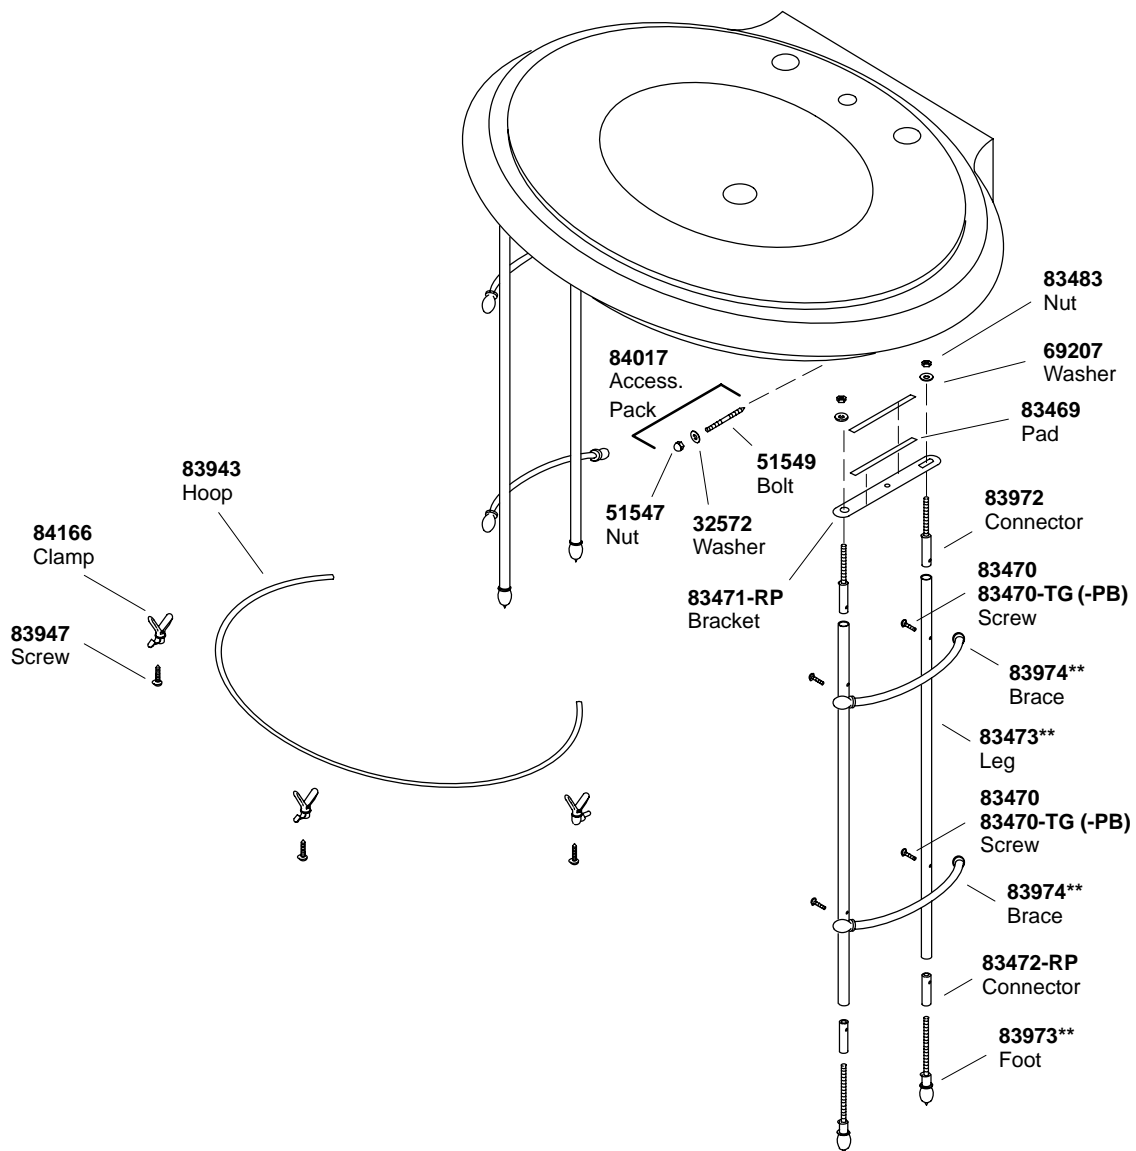

KOHLER[®] SERVICE PARTS

REVIVAL™ LAVATORY BASIN WITH CONSOLE TABLE LEGS

K#	Console Table	Basin Only	Legs Only	Skirt Attachment Only
K-2001-**-AA/BA		X		
K-2001-1-**-AA		X		
K-2001-10-**-AA		X		
K-3050-**-AA/BA	X			
K-3050-BR-**-AA/BA	X			
K-3050-G-**-AA	X			
K-6860-**-AA			X	
K-9624-NA-AA				X

**Finish/color code must be specified when ordering.