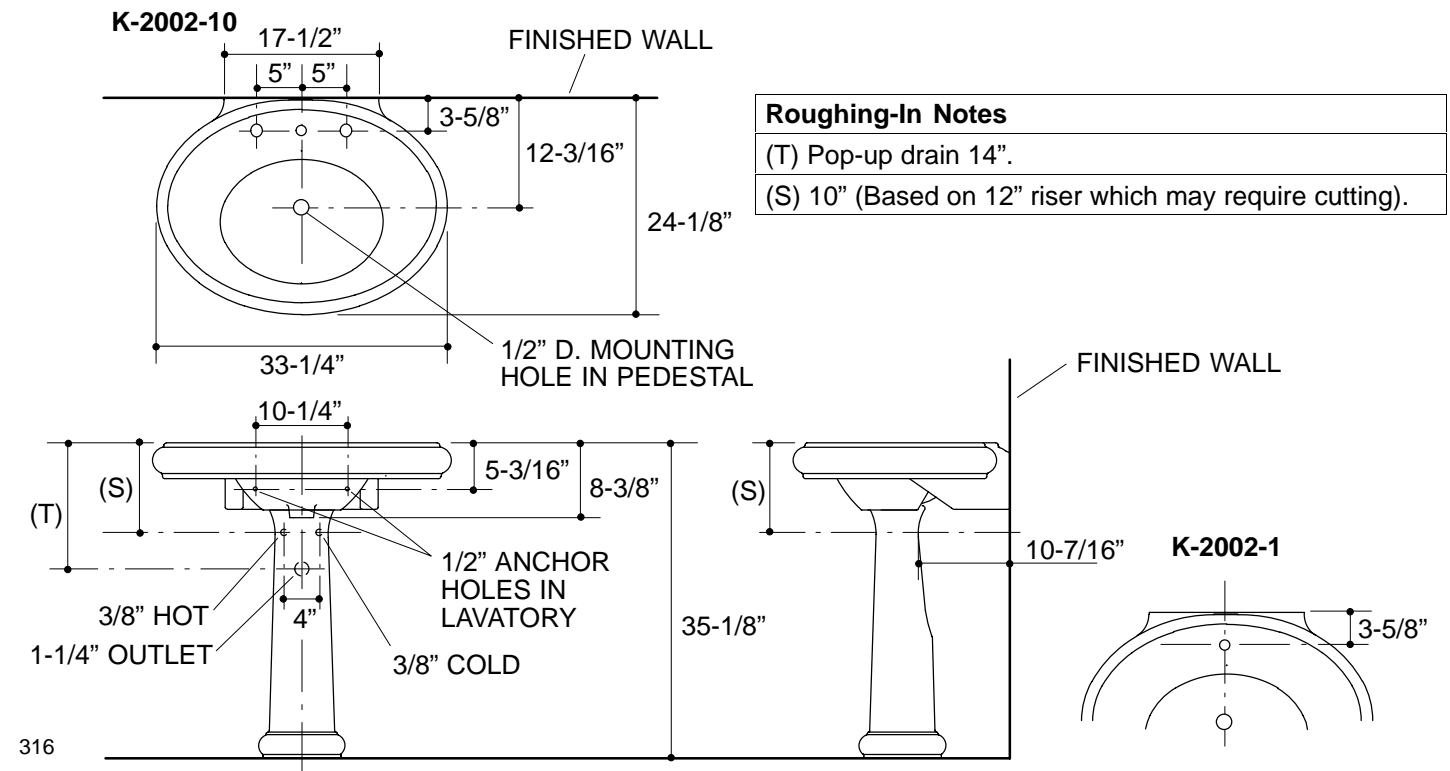

#### FEATURES

- 33-1/4" x 24-1/8" x 35-1/8"
- Fireclay lavatory & vitreous china pedestal
- Lavatory with Traditional pedestal
- 10" centers (-10) or single-hole (-1)

#### PRODUCT SPECIFICATION:

The pedestal lavatory shall be 33-1/4" in length, 24-1/8" in width, and 35-1/8" in height. Pedestal lavatory shall be made of fireclay. Pedestal lavatory shall have 10" centers (-10) or single-hole (-1) drilling. Pedestal lavatory shall be Kohler Model K-2002-\_\_\_\_\_ -\_\_\_\_\_.

## PRODUCT INFORMATION

|   |                  |                 |             |
|---|------------------|-----------------|-------------|
| Fixture*:                                       |                  | basin area      | water depth |
| Lavatory  |                  | 18" x 14"       | 6-1/2"      |
| Outlet  | 1-3/4" D.        |                 |             |
| * Approximate measurements for comparison only. |                  |                 |             |
| Holes   | <b>K-2002-10</b> | <b>K-2002-1</b> |             |
| Spout   | 1-3/16" D.       | 1-3/8" D.       |             |
| Faucet  | 1-7/16" D.       |                 |             |
| Included Components:                            |                  |                 |             |
| Lavatory basin, 10" centers                     |                  | K-2001-10       |             |
| Lavatory basin, single-hole                     |                  | K-2001-1        |             |
| Pedestal  |                  | K-2004          |             |
| Rubber pads                                     |                  | 63069           |             |
| Lavatory accessory pack                         |                  | 84017           |             |