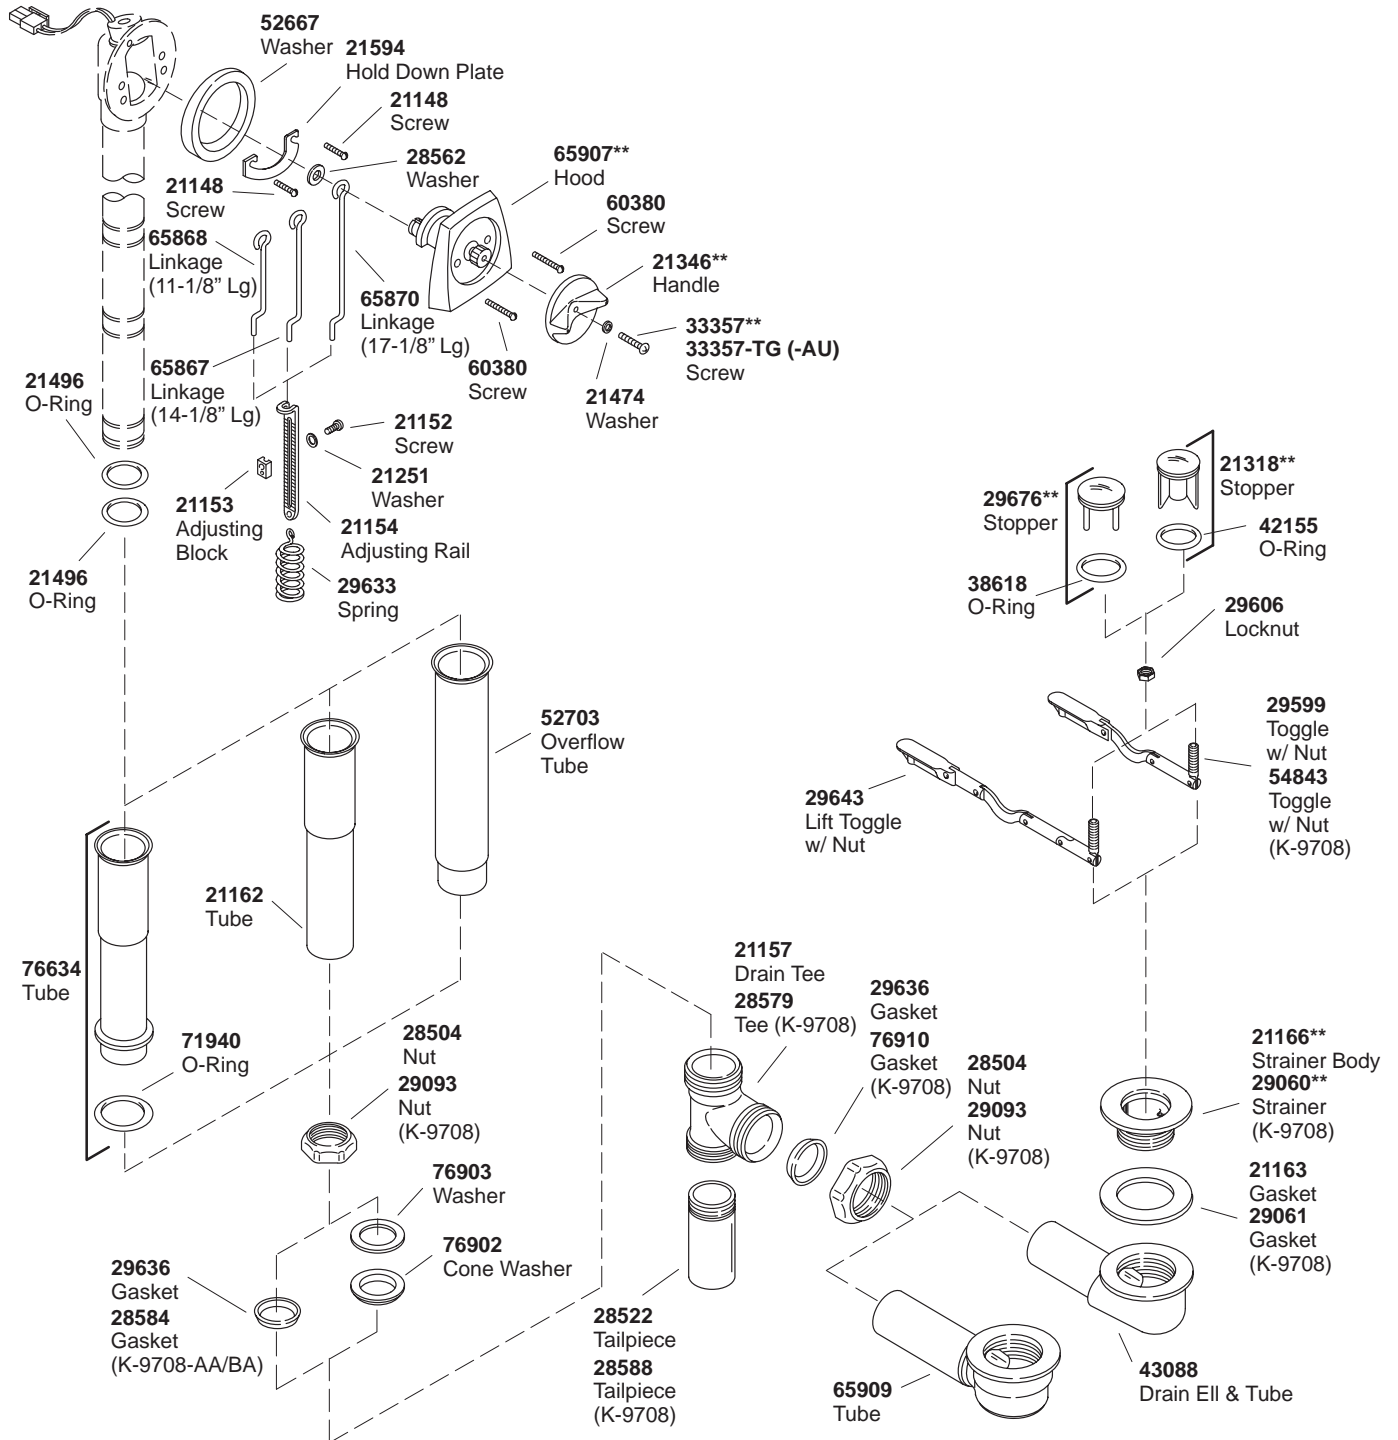

# KOHLER<sup>®</sup> SERVICE PARTS

## AUTOFILL DRAIN COMPONENTS

K#	Drain Type
K-9706-**-AA	1-1/2" Drain
K-9708-**-AA/BA/BB	2" Drain

\*\*Finish/color code must be specified when ordering.