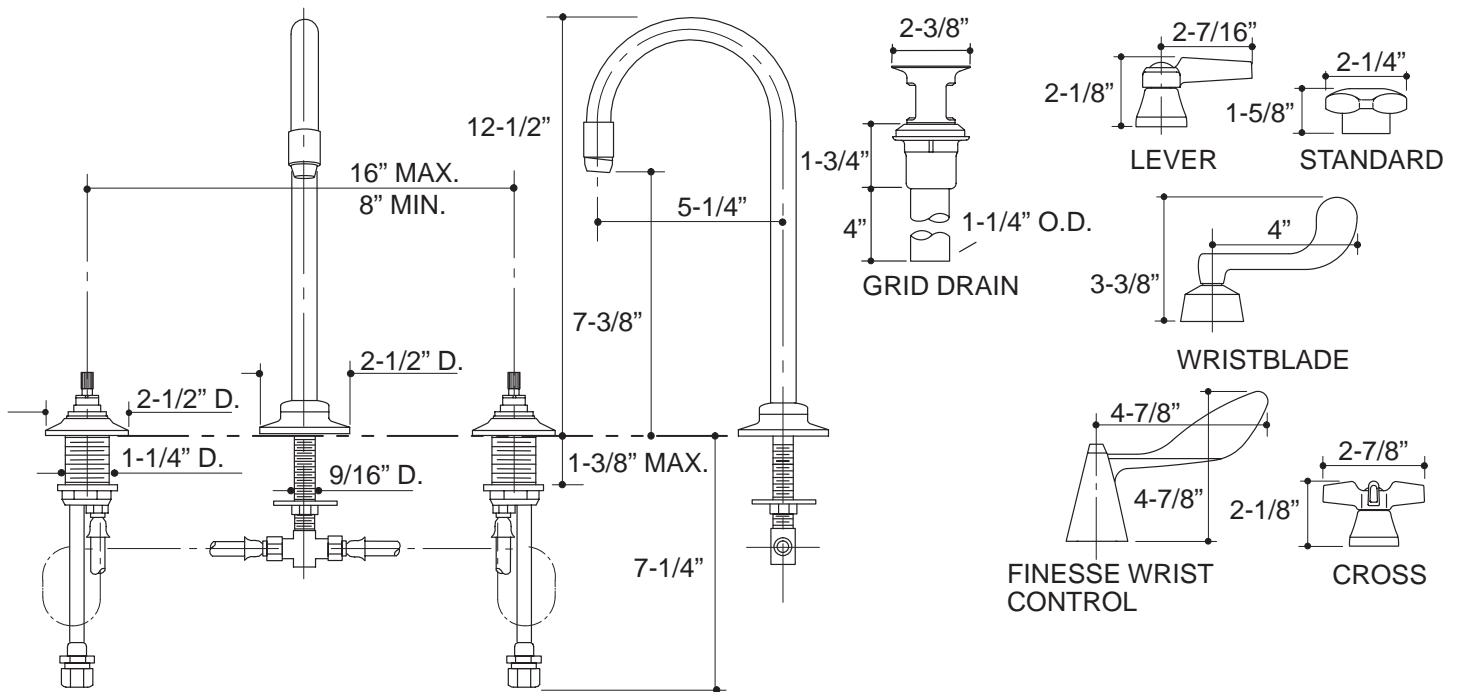

Ordering Information

Applicable faucet:	
Base faucet with water-guard aerator, less drain*	K-7304-K
Base faucet with vandal-resistant aerator, less drain*	K-7304-KE
Handles:	
Triton standard handles	K-16012-2
Triton cross handles	K-16012-3
Triton lever handles	K-16012-4
Triton wristblade lever handles	K-16012-5
Finesse wrist control lever handles	K-16022-5
*Handles must be ordered to complete faucet.	
ADA Lever and cross handles are ADA compliant	

Accessories/hardware:		
Grid drain	K-7715	optional

316

K-7304-5A, K-7304-K Triton™/Finesse™ Lavatory Faucet
114145-1-CA (-)

KOHLER®

NOTES: