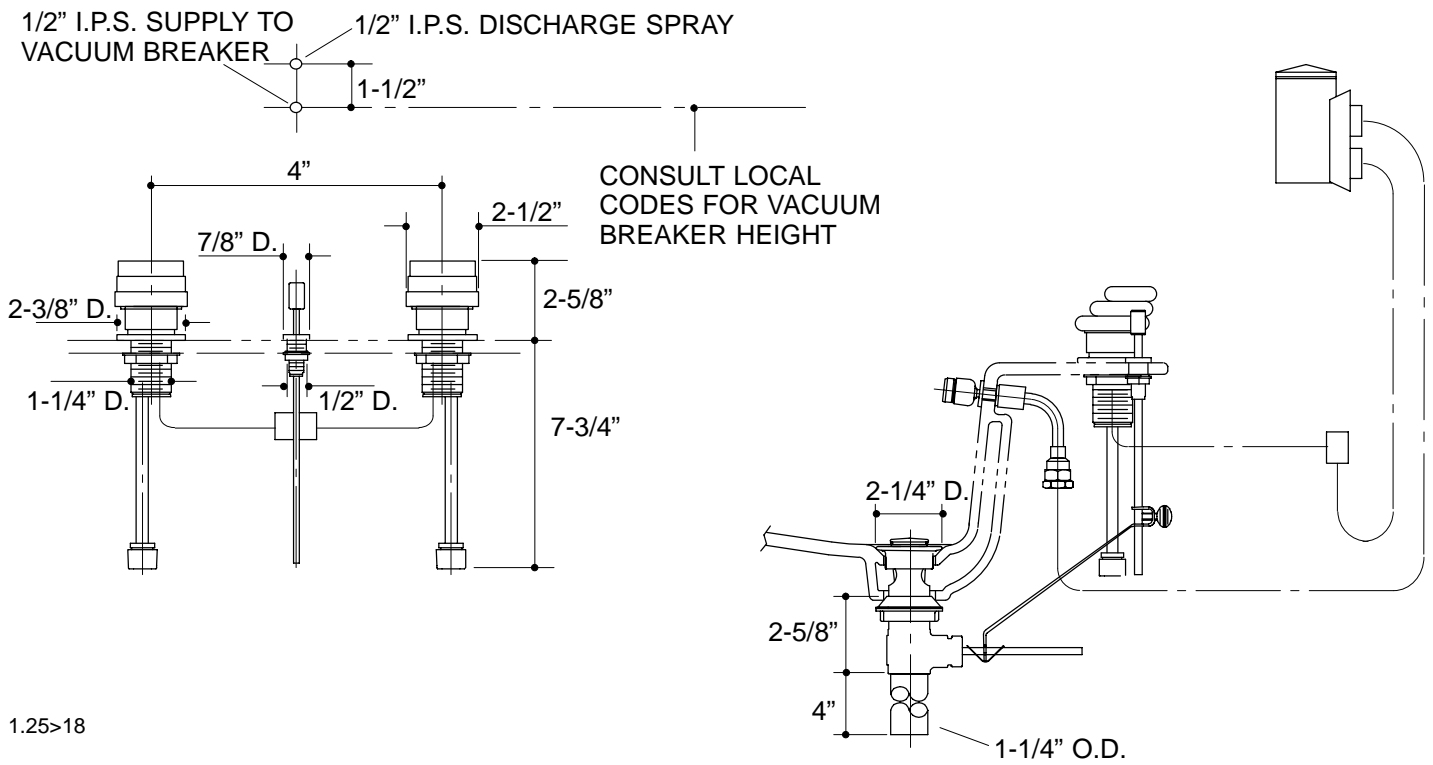

**FEATURES**

- Brass construction
- Flexible connections
- Brass valve bodies
- Quarter-turn washerless ceramic disc valves
- Intended for Pillow Talk™ bidet installations
- Pop-up drain with lift rod and tailpiece
- Pillows handles
- Below-the-rim swivel spray
- Wall-mount vacuum breaker

Model	Description		
K-7956-2	Pillows Bidet Faucet	<input type="checkbox"/> PB	<input type="checkbox"/> SC

**PRODUCT SPECIFICATION:**

Two-handle fixture-mount bidet faucet shall be of brass construction. Faucet shall feature brass valve bodies. Faucet shall feature quarter-turn washerless ceramic disc valves, assuring positive handle stop positioning. Product is intended for Pillow Talk bidet installations. Product shall include flexible connections, pop-up drain with lift rod and tailpiece, Pillows handles, below-the-rim swivel spray, and wall-mount vacuum breaker. Faucet shall be Kohler Model K-7956-2-\_\_\_\_\_.

1.25>18

**PRODUCT DIAGRAM**