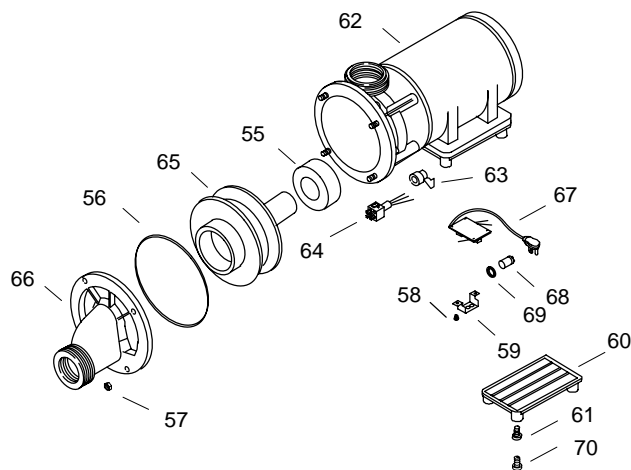

94260-AA
Control Assy

Pump (w/ Integral Heater)
73572

**Finish/color code must be specified when ordering.