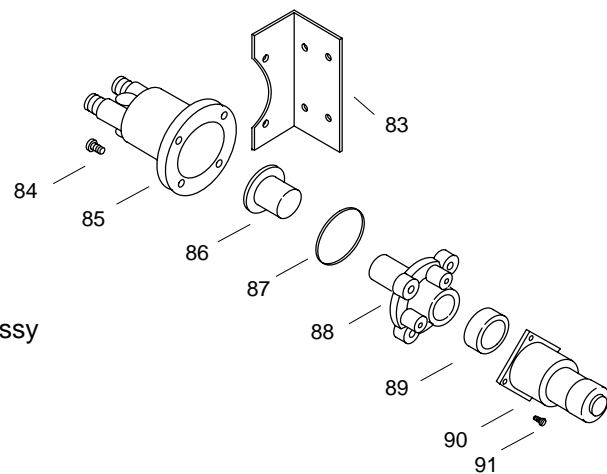

Variable Flow Valve Assy
73592

**Finish/color code must be specified when ordering.