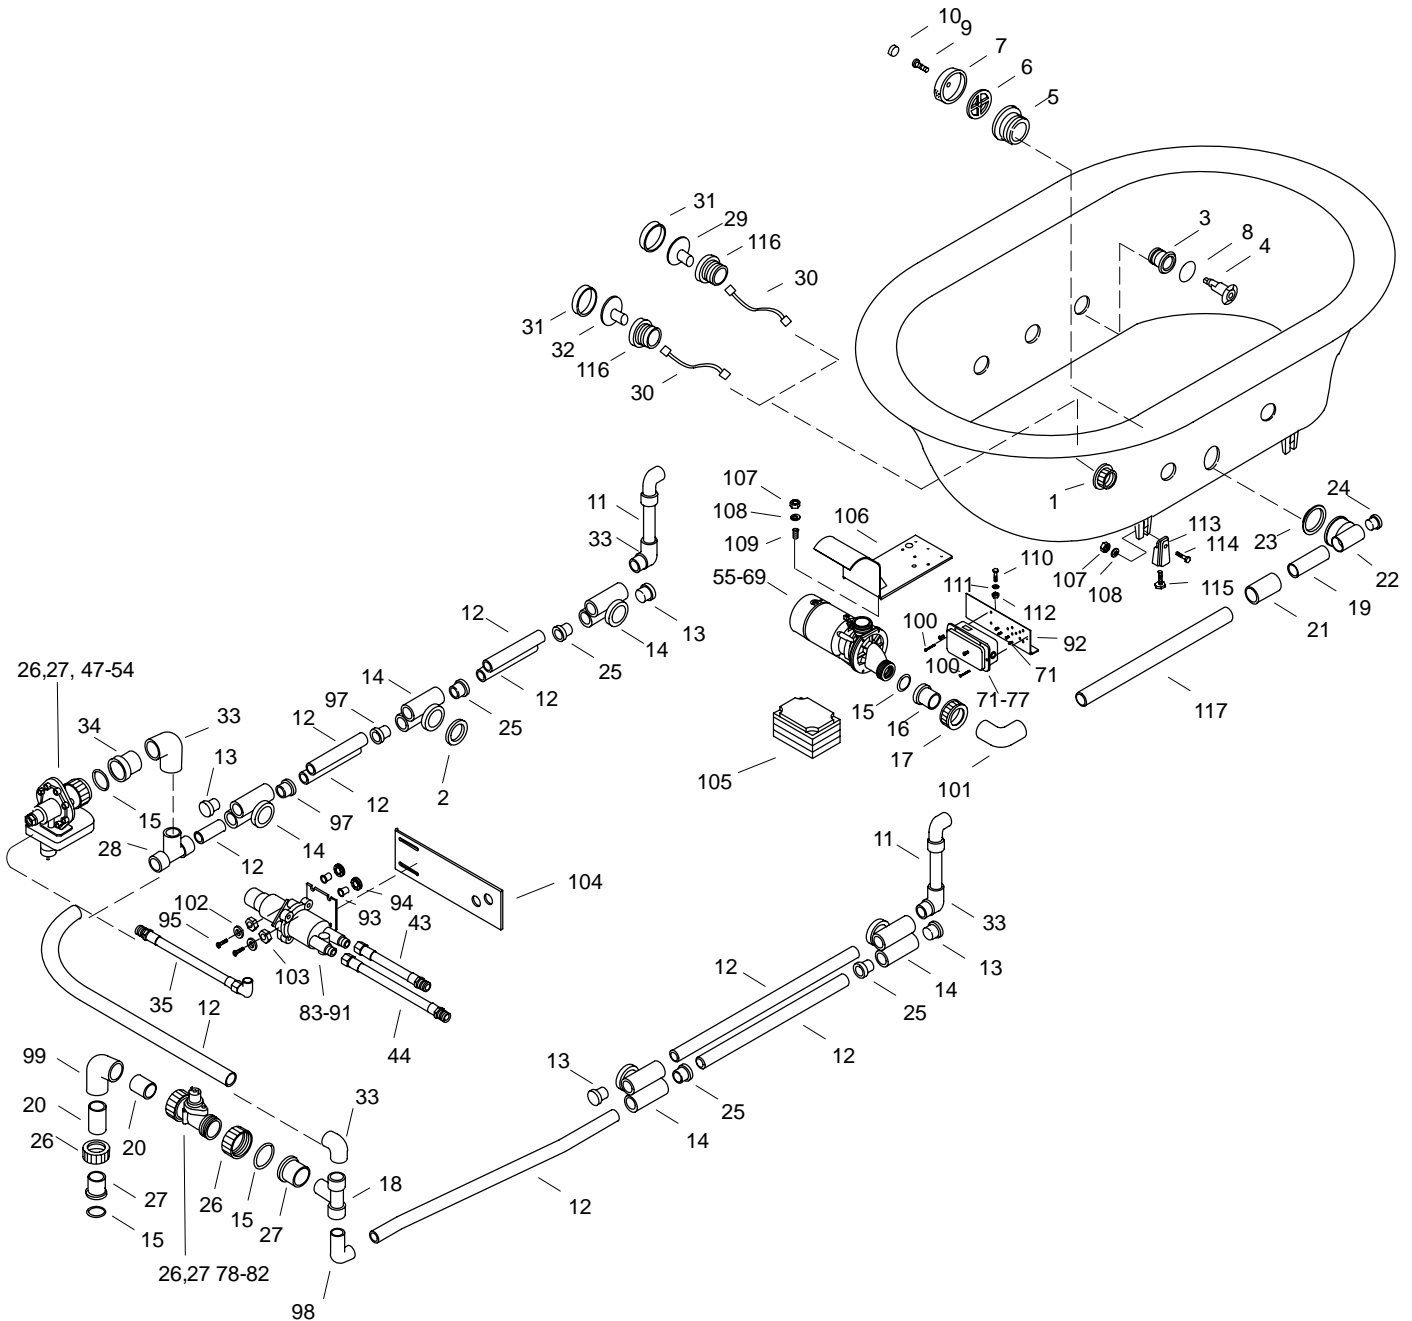

# KOHLER<sup>®</sup> SERVICE PARTS

VINTAGE™ WHIRLPOOL

| K#           | Pump  | Pump Switch | Bracket | w/Heater | Control Retrofit Kit |
|--------------|-------|-------------|---------|----------|----------------------|
| 702-N-**-AA  | 73572 | 73589       | 93735   | In Pump  | 94260                |
| 702-H1-**-AA | 93829 | 73589       | 93735   | In Pump  | N/A                  |