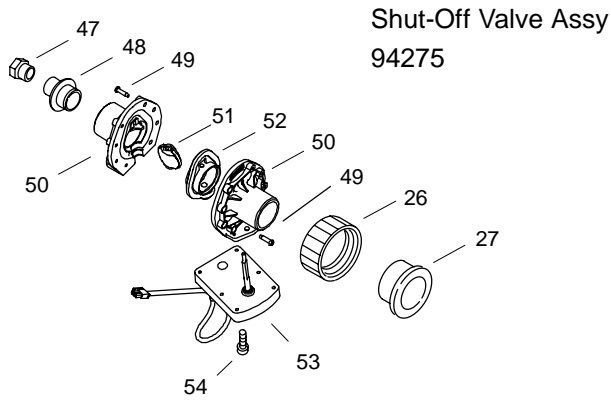

Variable Flow Valve Assy
73592