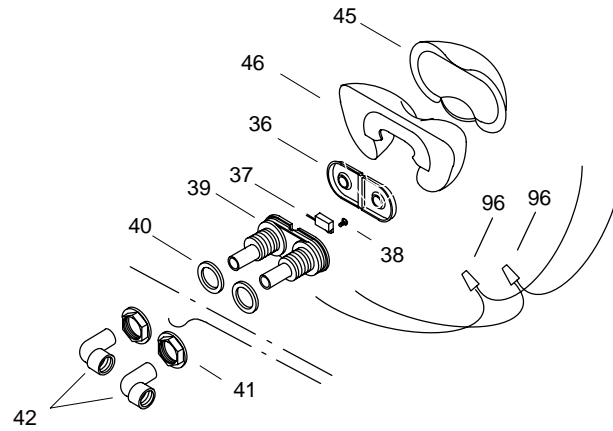

**Finish/color code must be specified when ordering.