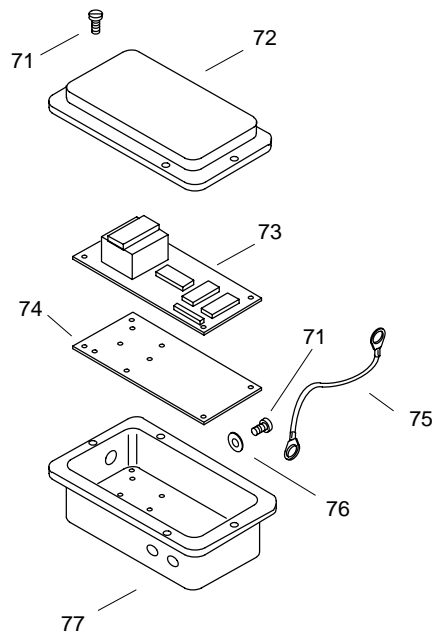

**Finish/color code must be specified when ordering.