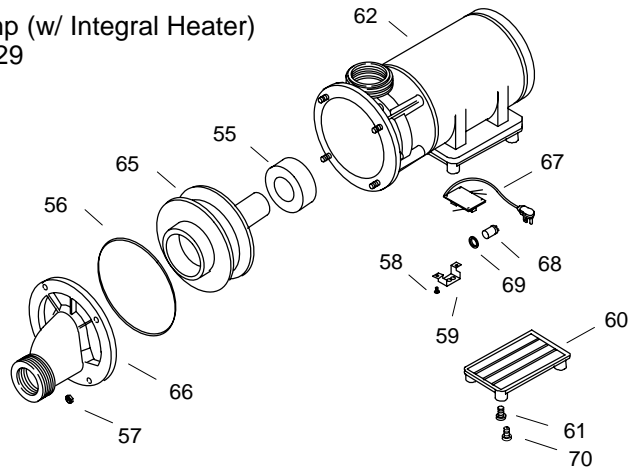

# KOHLER<sup>®</sup> SERVICE PARTS

VINTAGE™ WHIRLPOOL

| K#           | Pump  | Pump Switch | Bracket | w/Heater | Control Retrofit Kit |
|--------------|-------|-------------|---------|----------|----------------------|
| 702-N-**-AA  | 73572 | 73589       | 93735   | In Pump  | 94260                |
| 702-H1-**-AA | 93829 | 73589       | 93735   | In Pump  | N/A                  |

**\*\*Finish/color code must be specified when ordering.**

Pump (w/ Integral Heater)  
93829

Pump (w/ Integral Heater)  
73572

**\*\*Finish/color code must be specified when ordering.**

94260-AA  
Control Assy