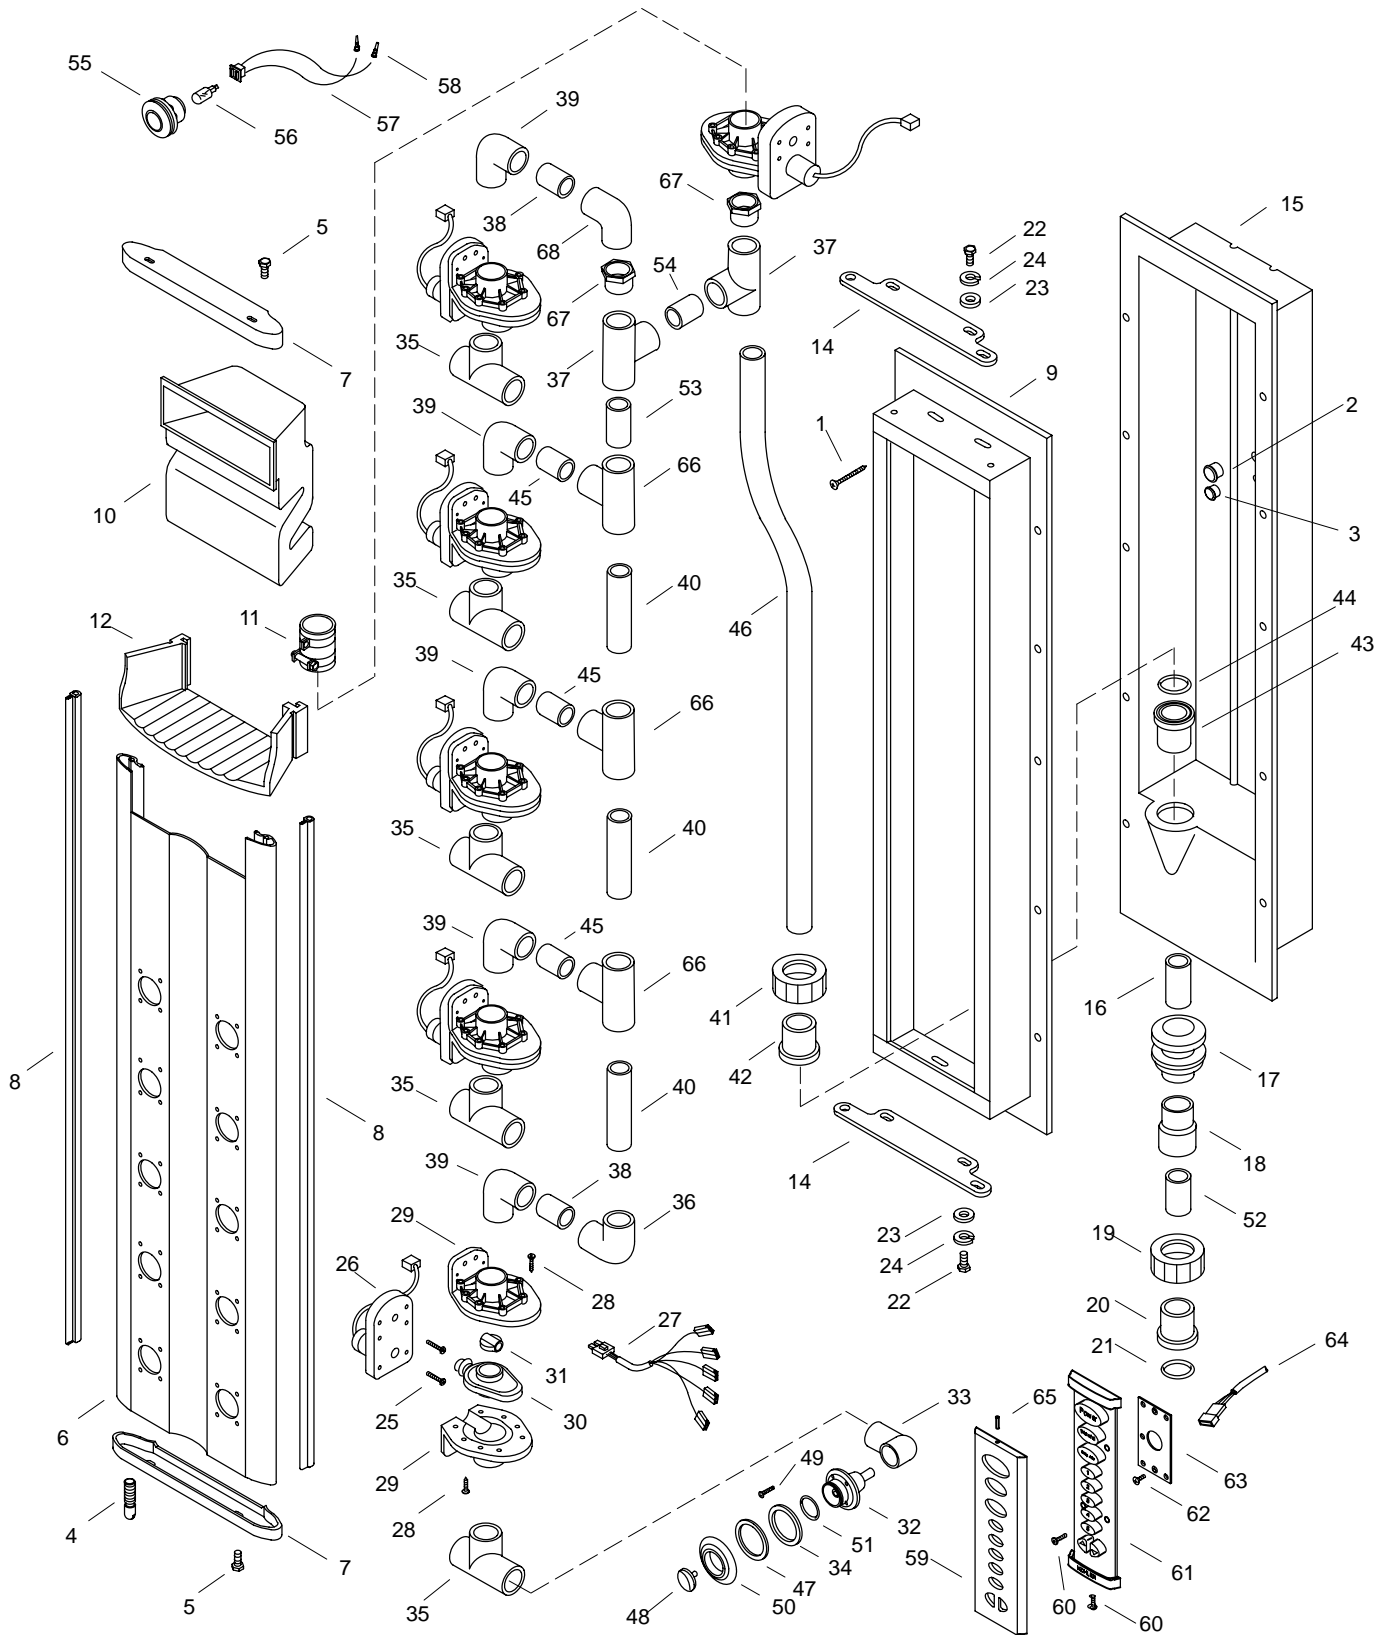

K#	Description
K-1000-**-AA	10-Jet BodySpa Tower

\*\*Finish/color code must be specified when ordering.

### SERVICE PARTS

ITEM	PART NO.	DESCRIPTION
1	69307	Screw
2	94881	Plug
3	94882	Plug
4	93434	Pin Hinge
5	93456	Screw
6	93430**	Fascia
7	93450**	End Cap
8	91828	Seal
9	93446	Frame
10	93442**	Accumulator
11	65331	Coupling
12	93454	Waterfall Ledge
13	93446**	Frame
14	93448	Plate
15	93449	Box
16		Available in Service Kit Only
17	93440	Bulkhead
18	61075	Adapter
19	60979	Slip Nut
20	93709	Connector
21	94821	O-Ring
22	93458	Screw
23	69472	Washer
24	65218	Washer
25	63149	Screw
26	94273	Motor
27	94544	Valve Harness
28	50506	Screw
29	94095	Body, Valve
30	94094	Seal
31	94093	Butterfly
32	94487**	Jet Assy
33	94076	Elbow, Jet
34	94143	Spacer, Jet
35	94313	Tee
36	93439	Elbow
37	61010	Tee
38	95007	Tube
39	60559	Elbow
40	95010	Tube
41	67944-A	Nut
42	67944-B	Coupling
43	67944-C	Adapter
44	67944-D	O-Ring
45	95006	Tube
46		Available in Service Kit Only
47	94160	Gasket
48	94079**	Hub-Trim
49	94308	Screw
50	94078**	Flange
51	94110	O-Ring
52	95026	Flow Restrictor
53	95008	Tube
54	95009	Tube
55	66403	Housing
56	66402	Bulb
57	94898	Wire
58	94899	Snap
59	93942	Cover, Pad
60	94875	Screw
61	93943**	Keypad
62	94876	Screw
63	95020	Plate
64	94489	Wire Lead
65	83096	Pin
66	67570	Tee, Reducing
67	60545	Reducer
68	60714	Elbow

### SERVICE KITS

PART NO.	ITEM	QTY.	DESCRIPTION
94890			1 1/2" Suction Kit
	46	1 ea.	Tube
		1 ea.	Elbow

\*\*Finish/color code must be specified when ordering.