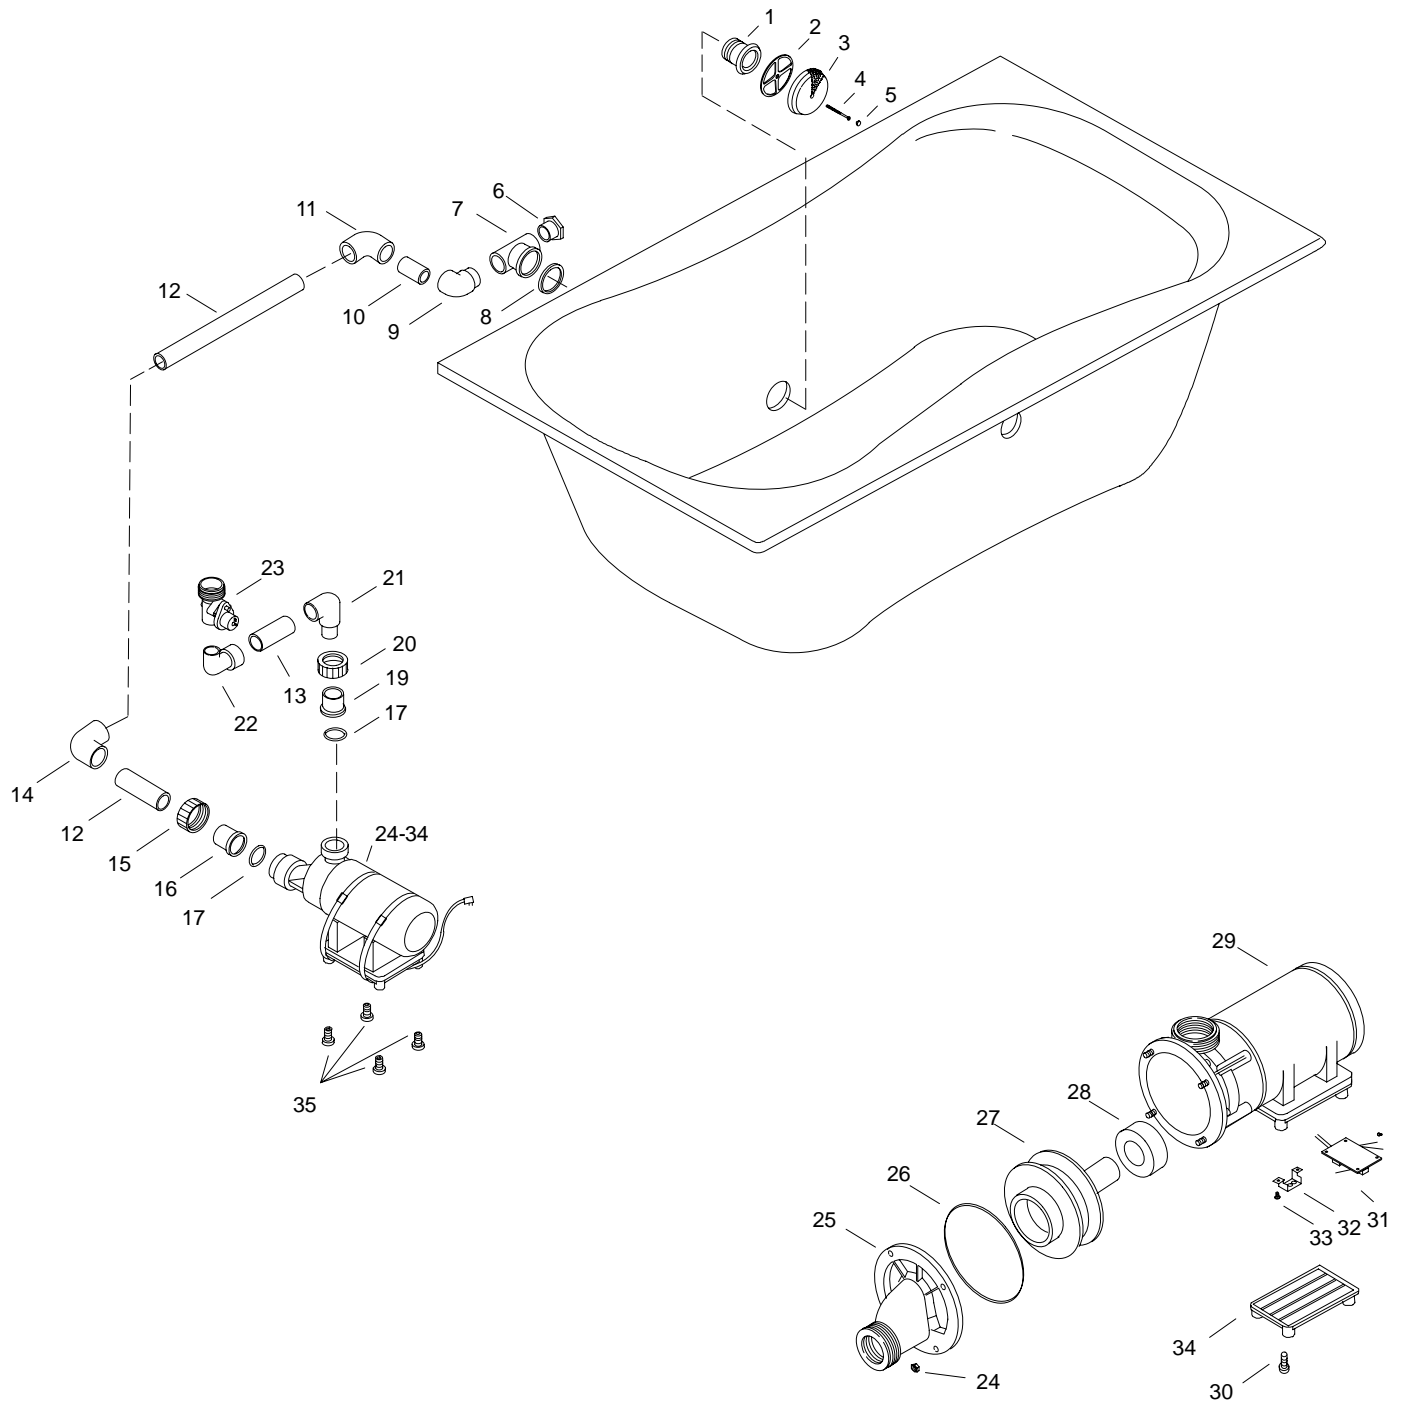

KOHLER[®] SERVICE PARTS

BODYSPA™ INFINITY™ 5' BATH

K#	Pump Location	w/Heater
K-1479-**-AA	Left	In Pump
K-1481-**-AA	Right	In Pump

****Finish/color code must be specified when ordering.**

SERVICE PARTS

ITEM	PART NO.	DESCRIPTION
1	65036**	Flange
2	65355	Spacer
3	67999**	Cover
4	65054**	Screw
5	65226**	Plug
6	73518	Slip Plug
7	93685	Housing
8	65886	Gasket
9	94255	Elbow
10		Available in Service Kit Only
11	94132	Elbow
12		Available in Service Kit Only
13		Available in Service Kit Only
14	61567	Elbow
15	60979-A	Slip Nut
16	93709	Connector
17	94821	O-Ring
18	91947	Plug
19	60848	Connector
20	60979	Slip Nut
21	60714	Elbow
22	60559	Elbow
23	94491	Valve Assy
24	73559	Nut
25	73552	Cover Assy
26	73558	O-Ring
27	73555	Impeller
28	60985	Shaft Seal
29	73534	Motor Assy
30	94812	Screw
31	73580	Circuit Board Assy
32	74705	Barrier
33	21998	Screw
34	73569	Base
35	73515-C	Isolation Mount

SERVICE KITS

PART NO.	ITEM	QTY.	DESCRIPTION
94853			1 1/2" Tube Kit
	10	1 ea.	Tube
		2 ea.	Coupling
94890			1 1/2" Suction Tube Kit
	12	1 ea.	Tube
		1 ea.	Elbow
93839			1 1/4" Tube Kit
	13	1 ea.	Tube
		2 ea.	Coupling
93827			Pump (w/Integral Heater)
	24	4 ea.	Nut
	25	1 ea.	Cover Assy
	26	1 ea.	O-Ring
	27	1 ea.	Impeller
	28	1 ea.	Shaft Seal
	29	1 ea.	Motor Assy
	30	4 ea.	Screw
	31	1 ea.	Circuit Board Assy
	32	1 ea.	Barrier
	33	4 ea.	Screw
	34	1 ea.	Base

**Finish/color code must be specified when ordering.