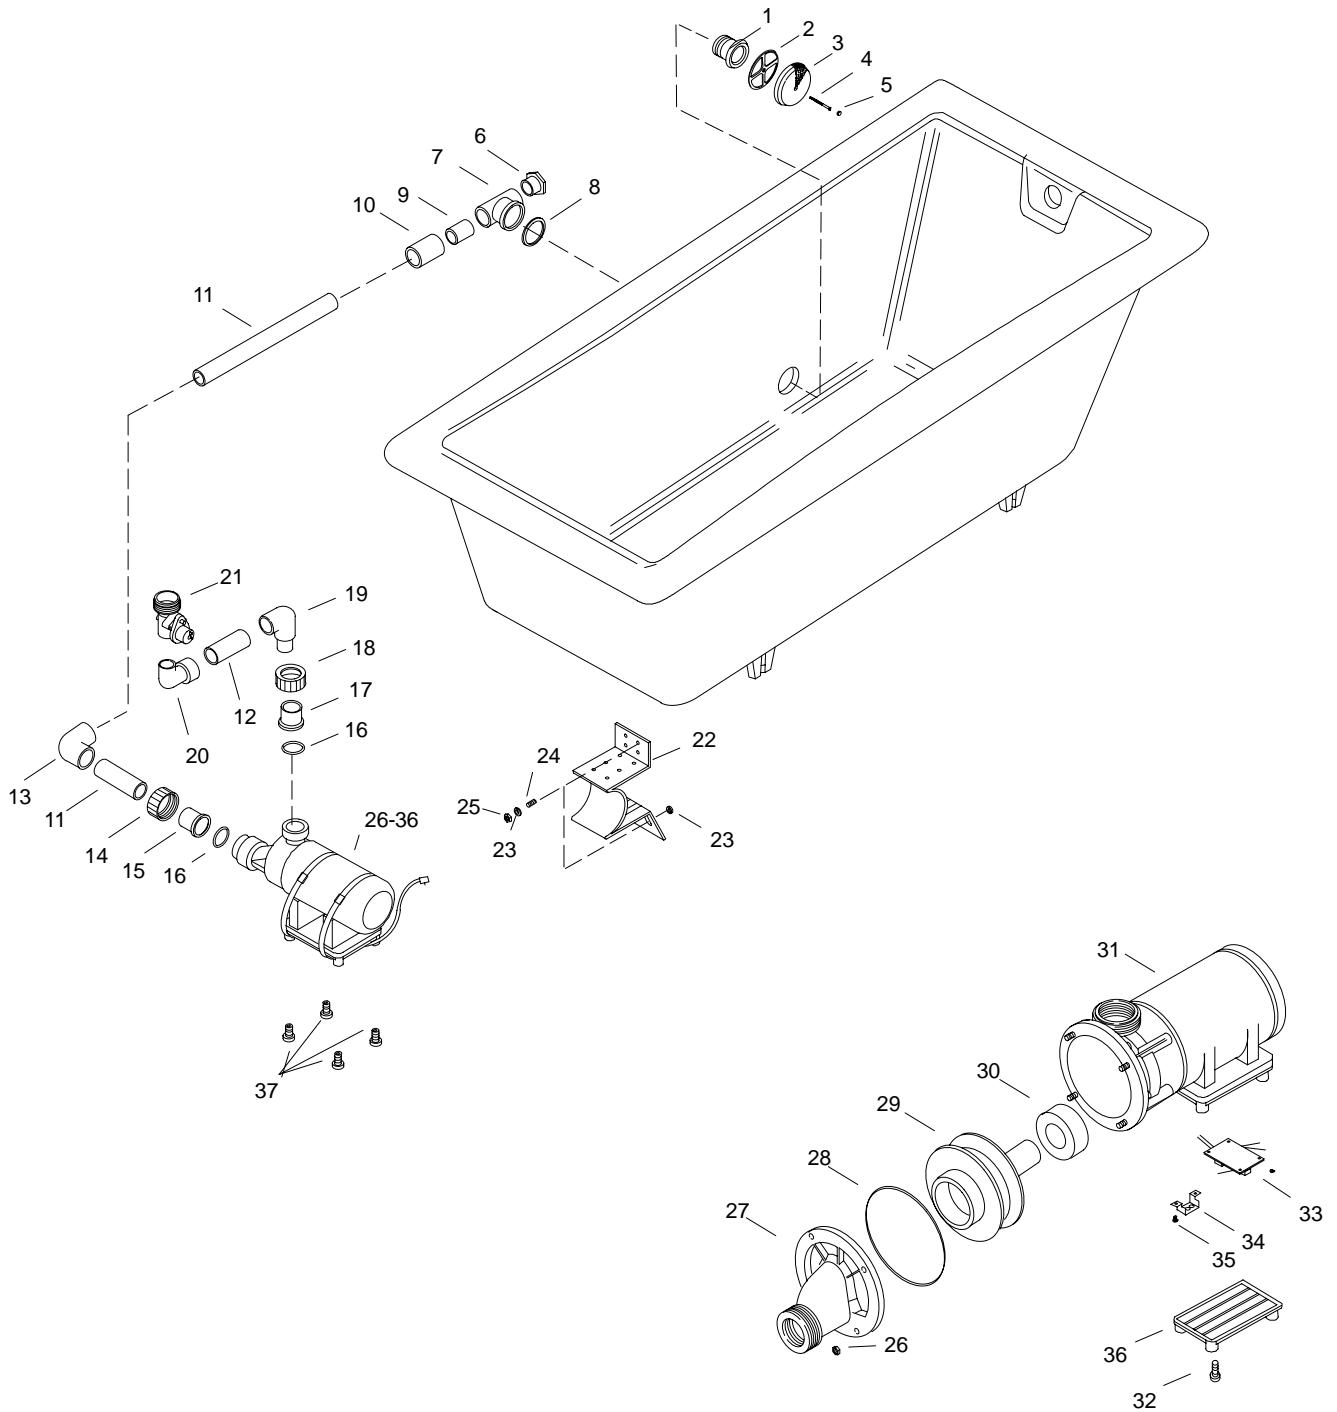

# KOHLER<sup>®</sup> SERVICE PARTS

BODYSPA™ TEA FOR TWO™ 6' BATH

K#	Description	w/Heater
K-861-**-AA	BodySpa Tea for Two 6' Bath	In Pump

\*\*Finish/color code must be specified when ordering.

## SERVICE PARTS

ITEM	PART NO.	DESCRIPTION
1	65036**	Flange
2	65355	Spacer
3	67999**	Cover
4	65054**	Screw
5	65226**	Plug
6	73518	Slip Plug
7	93685	Housing
8	60050	Gasket
9		Available in Service Kit Only
10	61249	Coupling
11		Available in Service Kit Only
12		Available in Service Kit Only
13	61213	Elbow
14	60979-A	Slip Nut
15	93709	Connector
16	94821	O-Ring
17	60848	Connector
18	60979	Slip Nut
19	60714	Elbow
20	60559	Elbow
21	94491	Valve Assy
22	93614-C	Bracket
23	67111	Washer
24	67662	Screw
25	90155	Locknut
26	73559	Nut
27	73552	Cover Assy
28	73558	O-Ring
29	73555	Impeller Assy
30	60985	Shaft Seal
31	73534	Motor Assy
32	94812	Screw
33	73580	Circuit Board Assy
34	74705	Barrier
35	21998	Screw
36	73569	Base
37	73515-B	Isolation Mount

## SERVICE KITS

PART NO.	ITEM	QTY.	DESCRIPTION
94853			1 1/2" Tube Kit
	9	1 ea.	Tube
		2 ea.	Coupling
94890			1 1/2" Suction Tube Kit
	11	1 ea.	Tube
		1 ea.	Elbow
93839			1 1/4" Tube Kit
	12	1 ea.	Tube
		2 ea.	Coupling
93827			Pump (w/Integral Heater)
	26	4 ea.	Nut
	27	1 ea.	Cover Assy
	28	1 ea.	O-Ring
	29	1 ea.	Impeller Assy
	30	1 ea.	Shaft Seal
	31	1 ea.	Motor Assy
	32	4 ea.	Screw
	33	1 ea.	Circuit Board Assy
	34	1 ea.	Barrier
	35	4 ea.	Screw
	36	1 ea.	Base