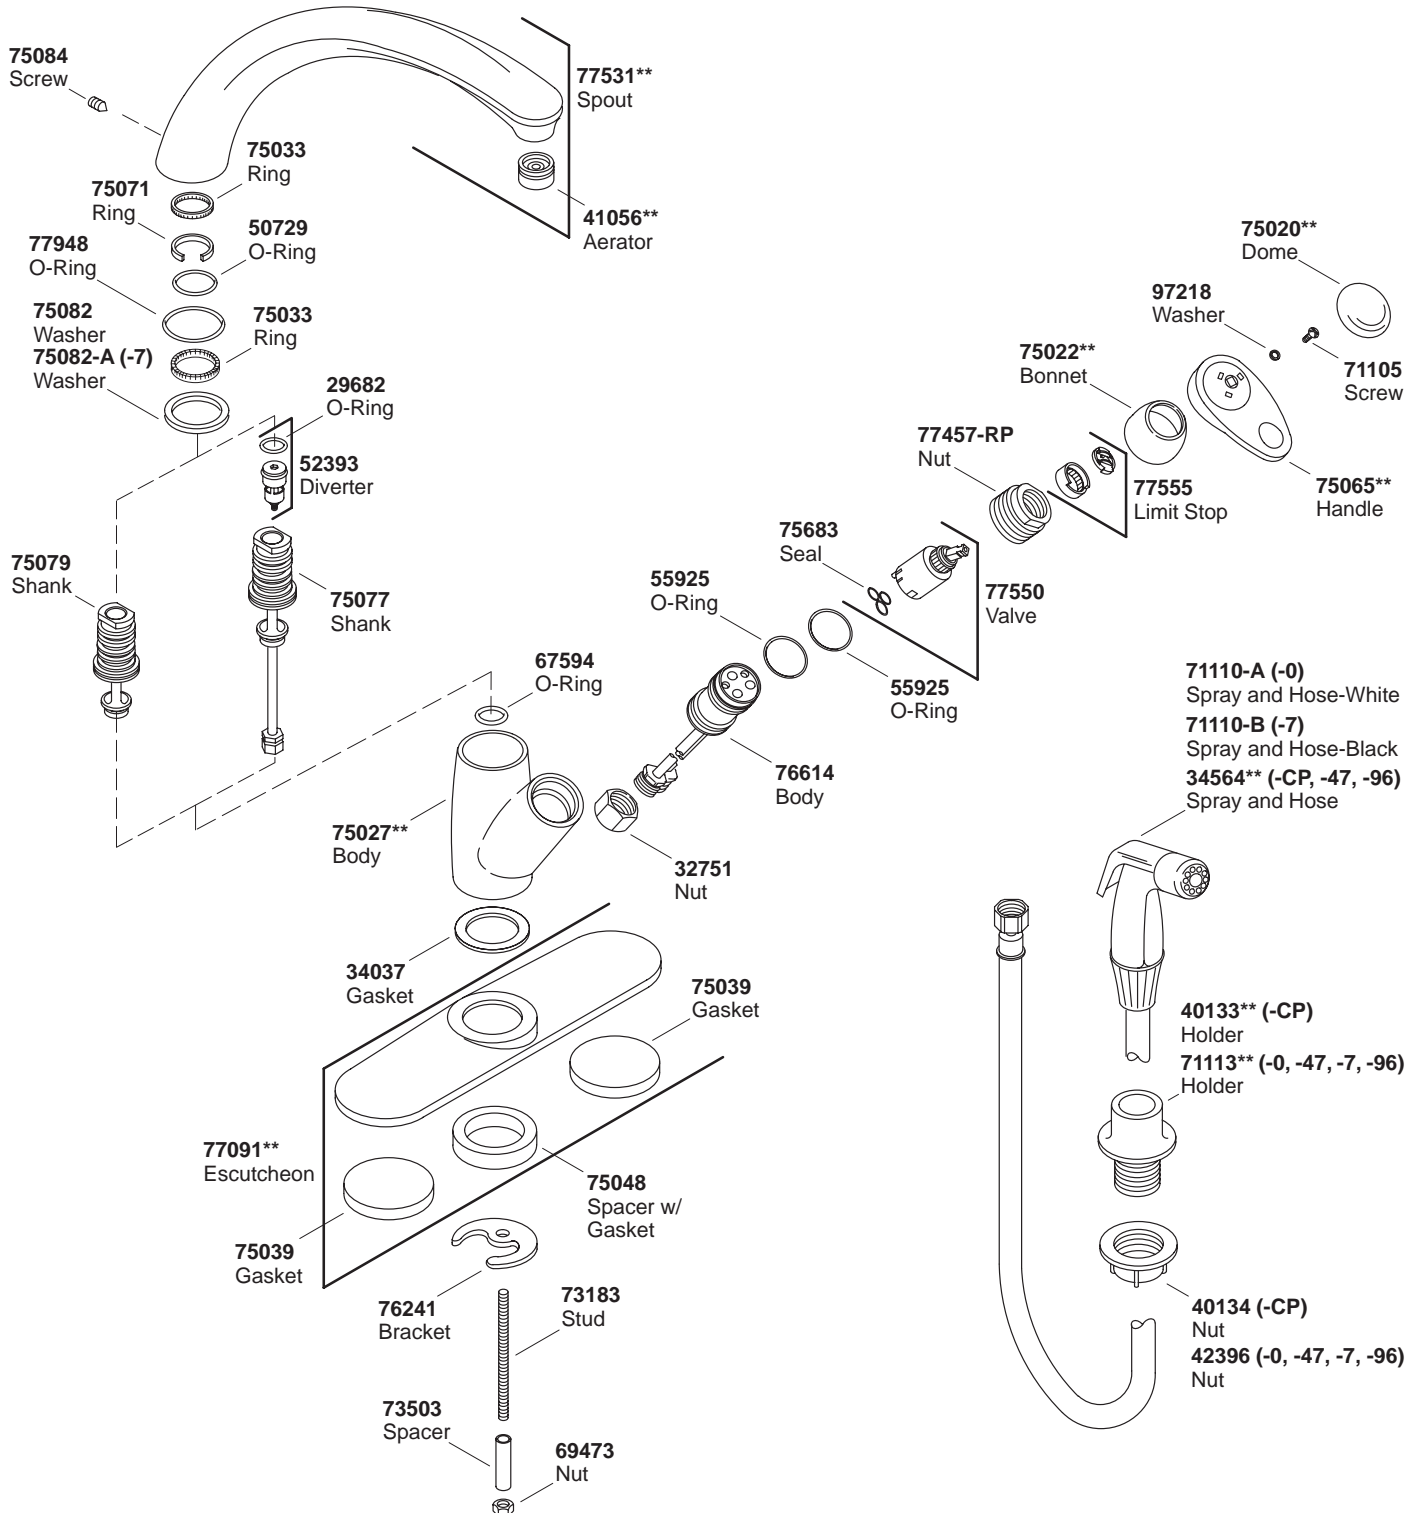

# KOHLER<sup>®</sup> SERVICE PARTS

## AVATAR™ KITCHEN FAUCET

K#	With Spray
K-6354-**-AA/BA	
K-6356-**-AA/BA	X

\*\*Finish/color code must be specified when ordering.