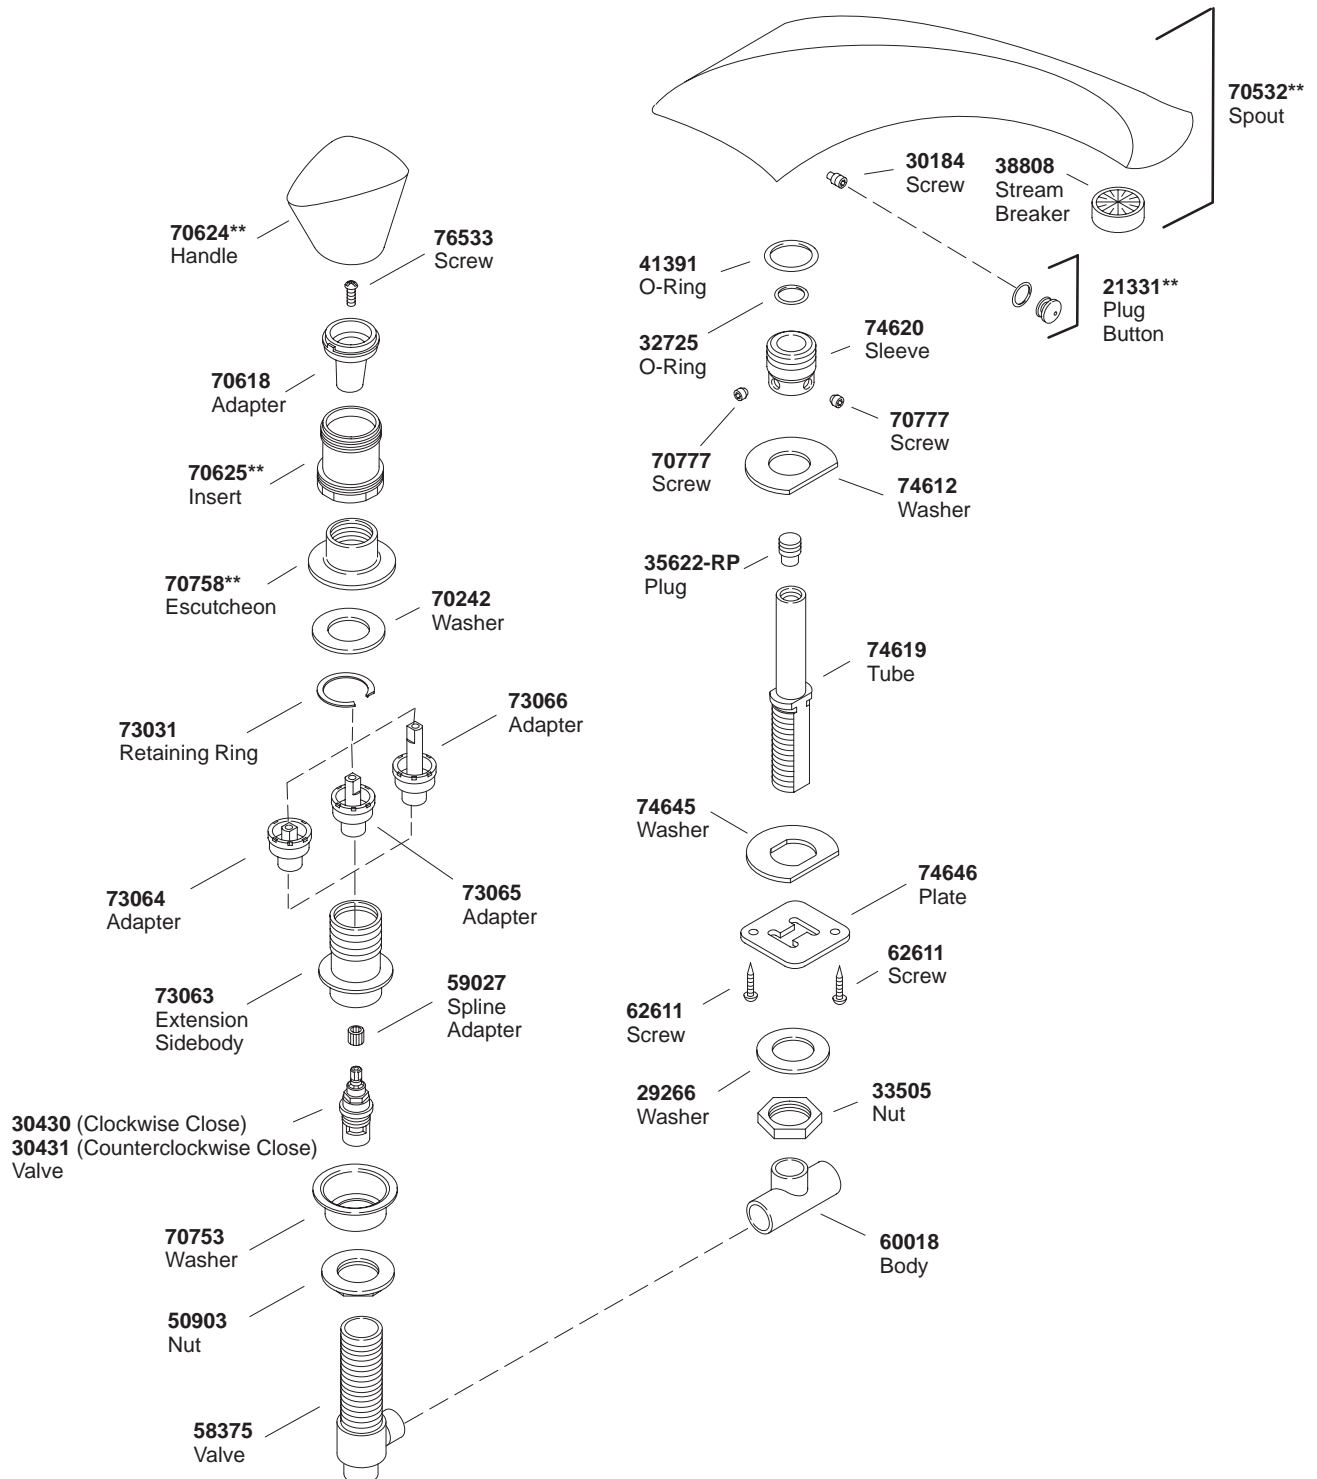

KOHLER® SERVICE PARTS

PROVENCE™ DECK-MOUNT BATH FAUCET

K#	Description
14520-1-**-AA	Deck-Mount Bath Faucet

**Finish/color code must be specified when ordering.