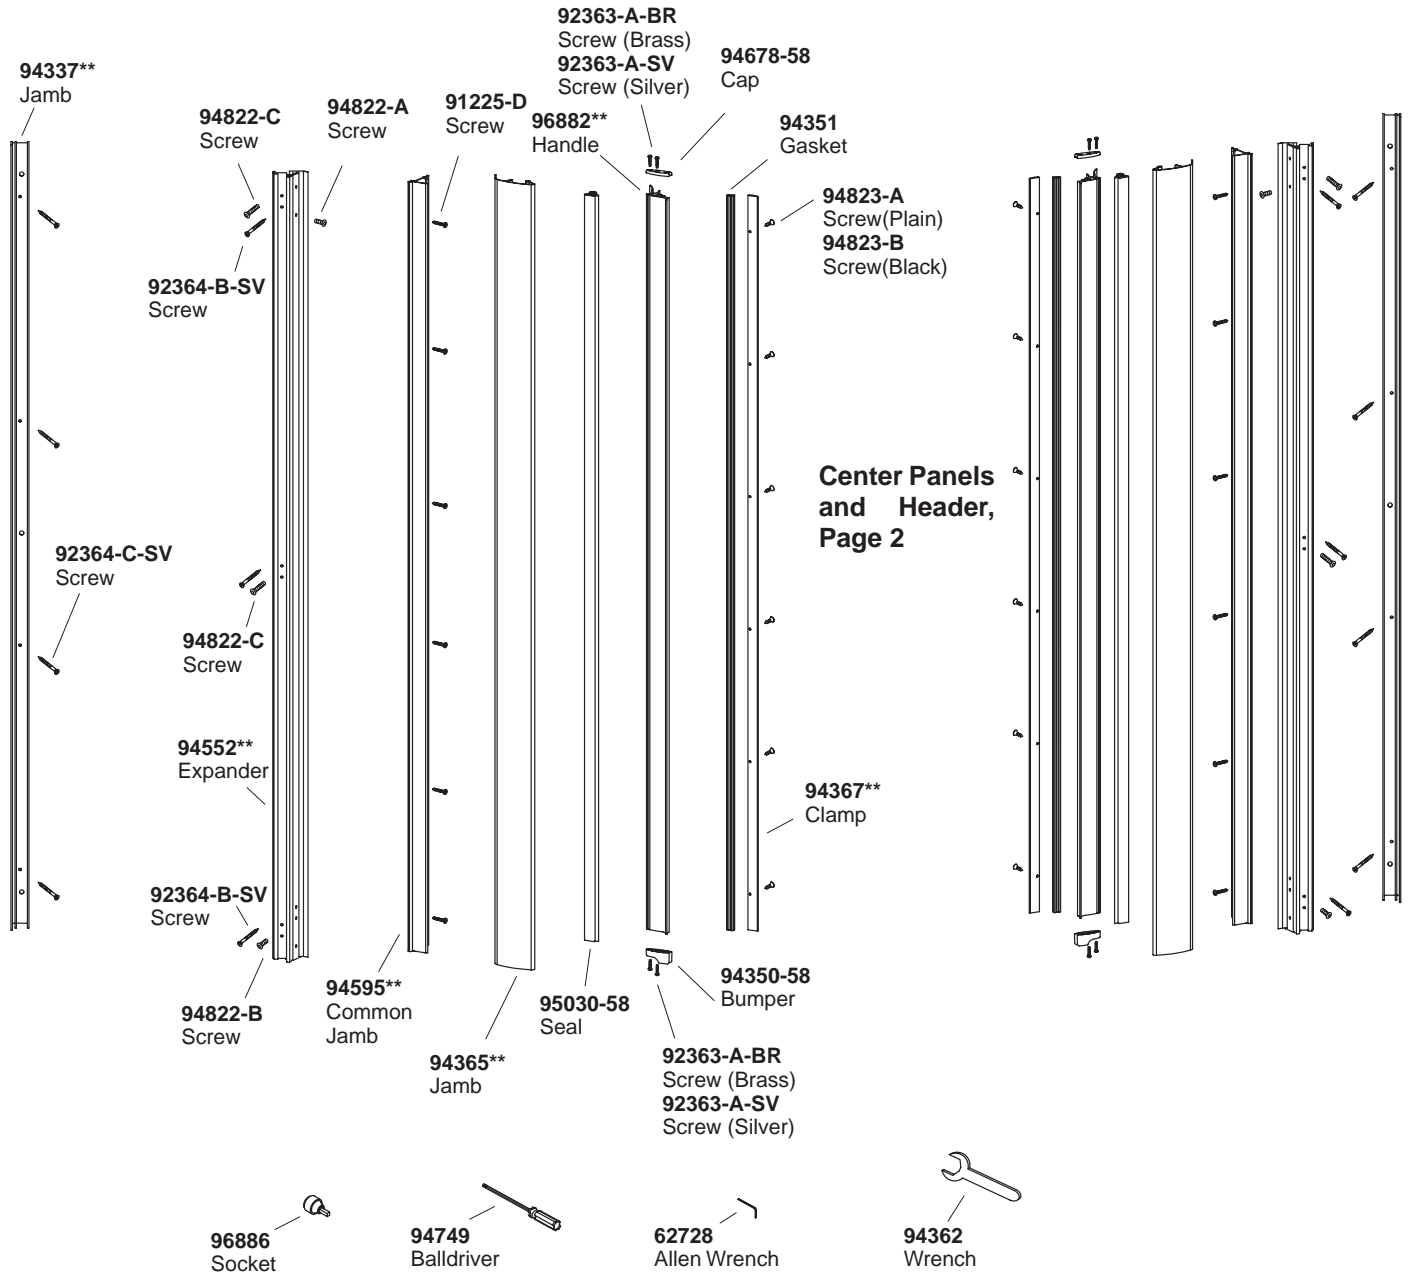

KOHLER® SERVICE PARTS

ALCOVE ENCLOSURE

K#	Description
K-5161-*-*-AA/BA	Alcove Enclosure

****Finish/color code must be specified when ordering.**