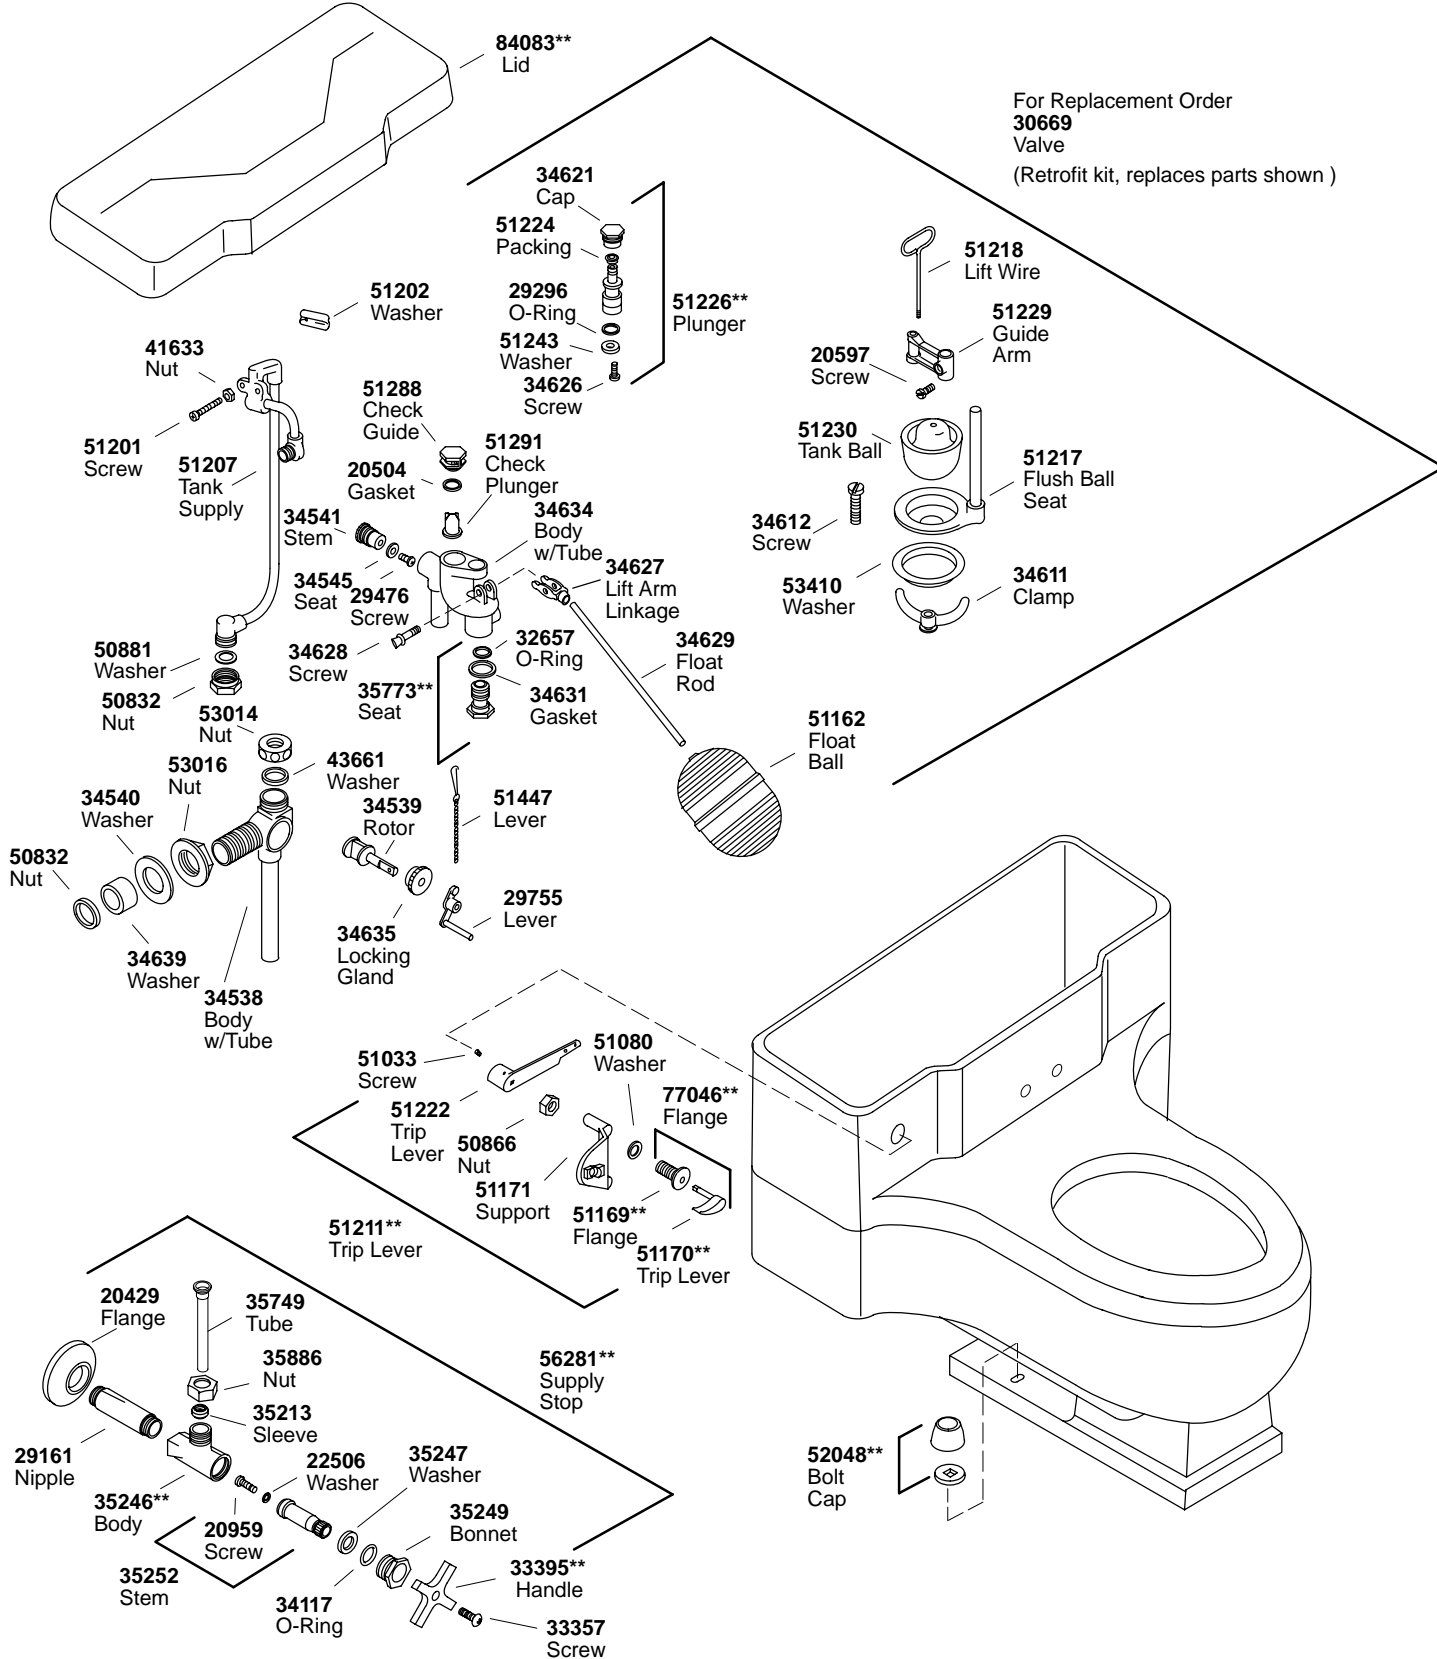

K#	Bowl
K-3390-EBA	Elongated

**Finish/color code must be specified when ordering.