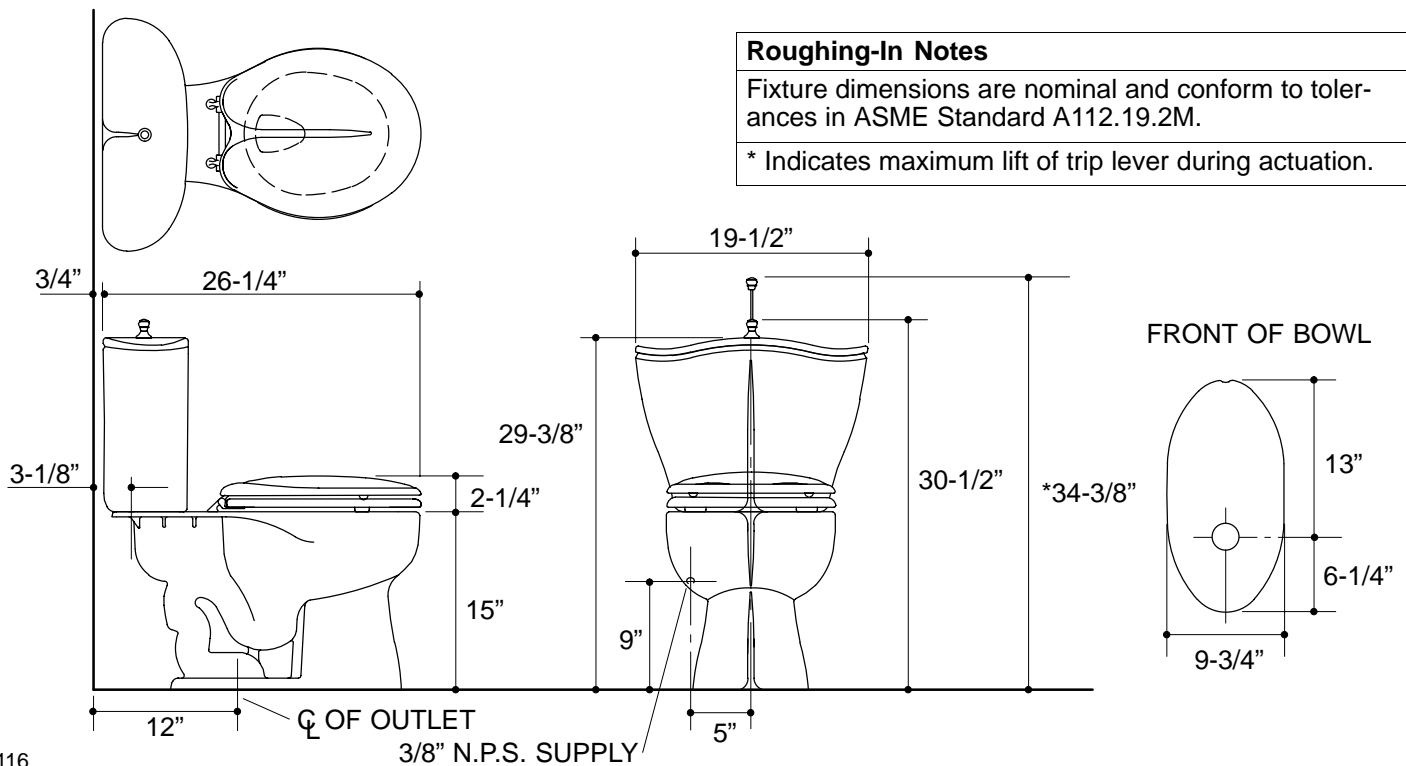

## Ordering Information

Accessories/hardware:		
3/8" supply	K-7637	recommended
Floor bolts (pr.)	21401	recommended

## Product Information

Fixture:	
Configuration	2-piece, round front
Gallons per flush	1.6 gallons
Passageway	2"
Water depth from rim	6-7/8"
Seat post hole centers	5-1/2"
Included Components:	
Seat	84057
Bowl	K-4267
Tank	K-4606
Tank cover	83702
Bolt cap accessory pack	52048
Tank accessory pack	52153