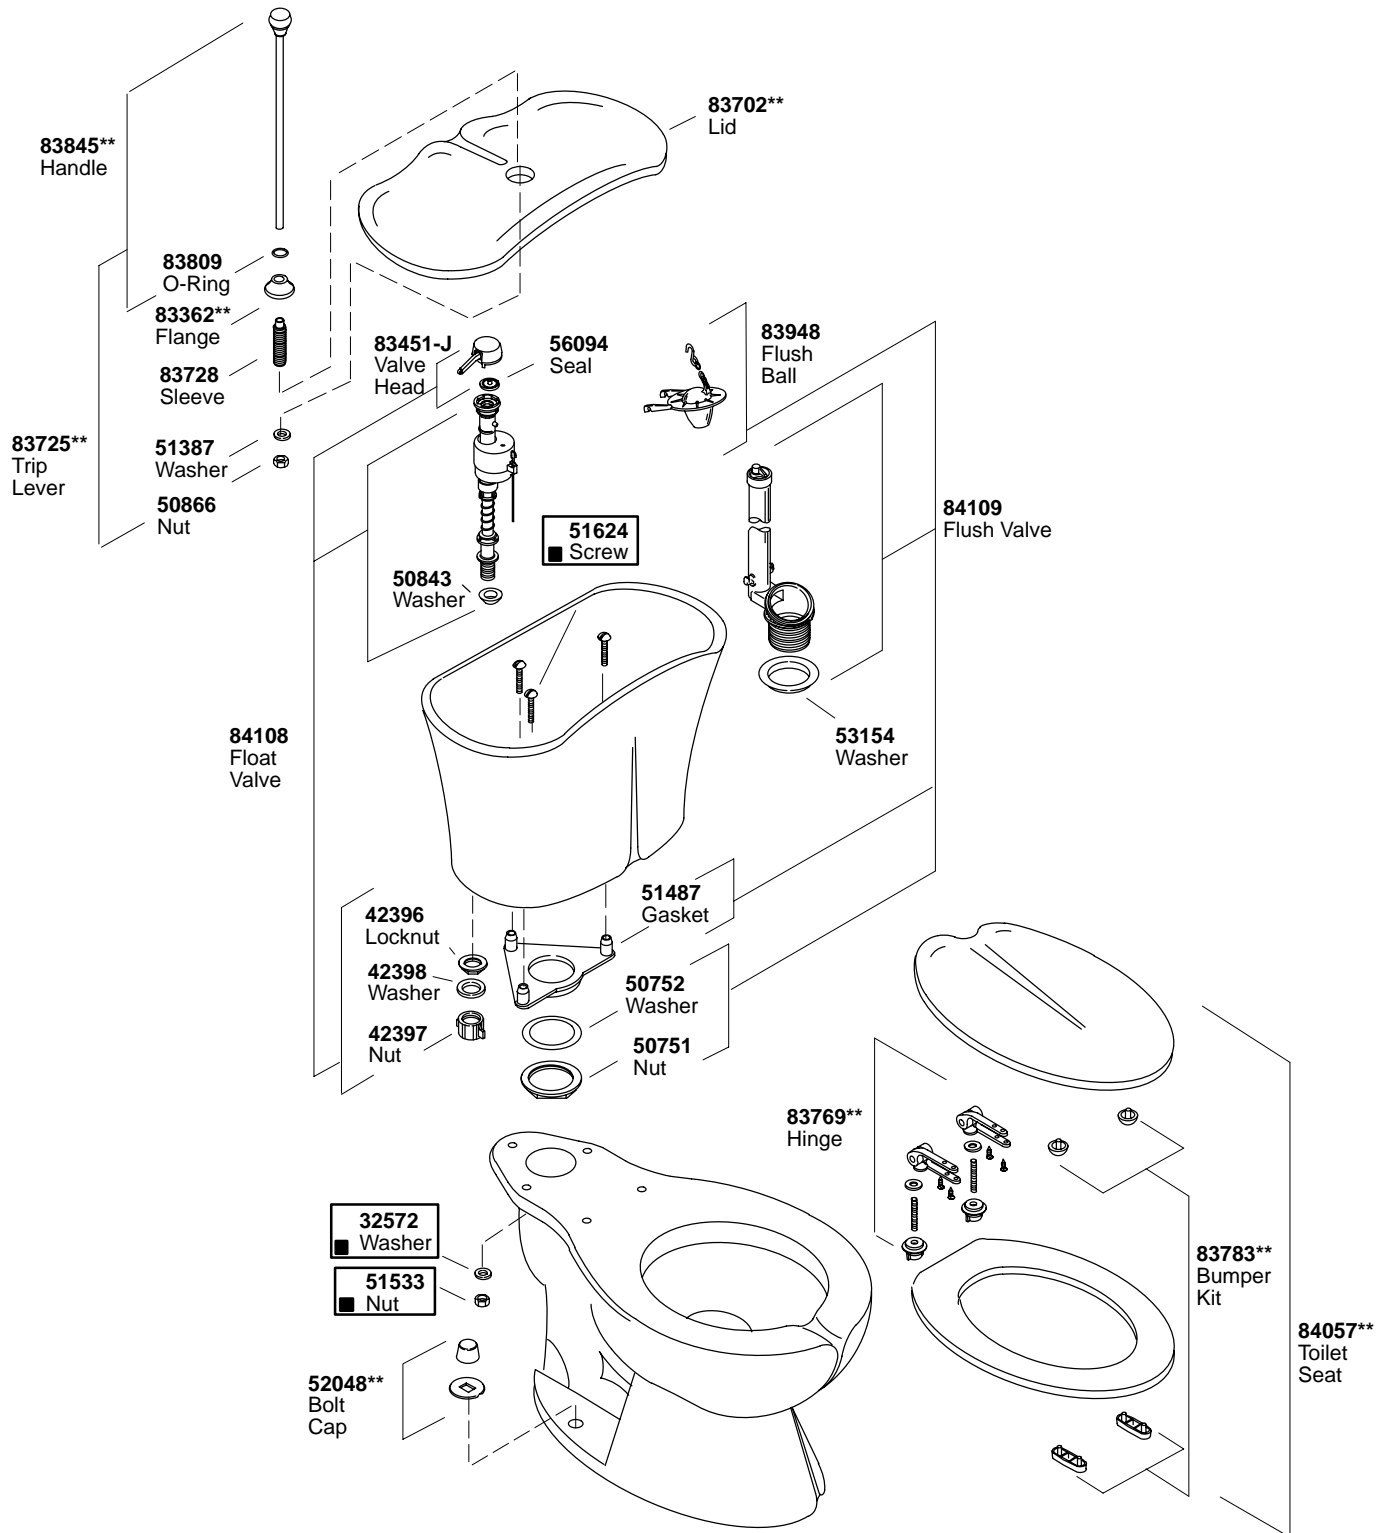

K#	Bowl	Trip Lever Finish	Hinge Finish
K-3447-CP**-AA	Round	CP	CP
K-3447-PB**-AA	Round	PB	PB

**30419** Hardware Kit Consists of:  
**51624** (3 ea.), **32572** (3 ea.), **51533** (3 ea.)

\*\*Finish/color code must be specified when ordering.