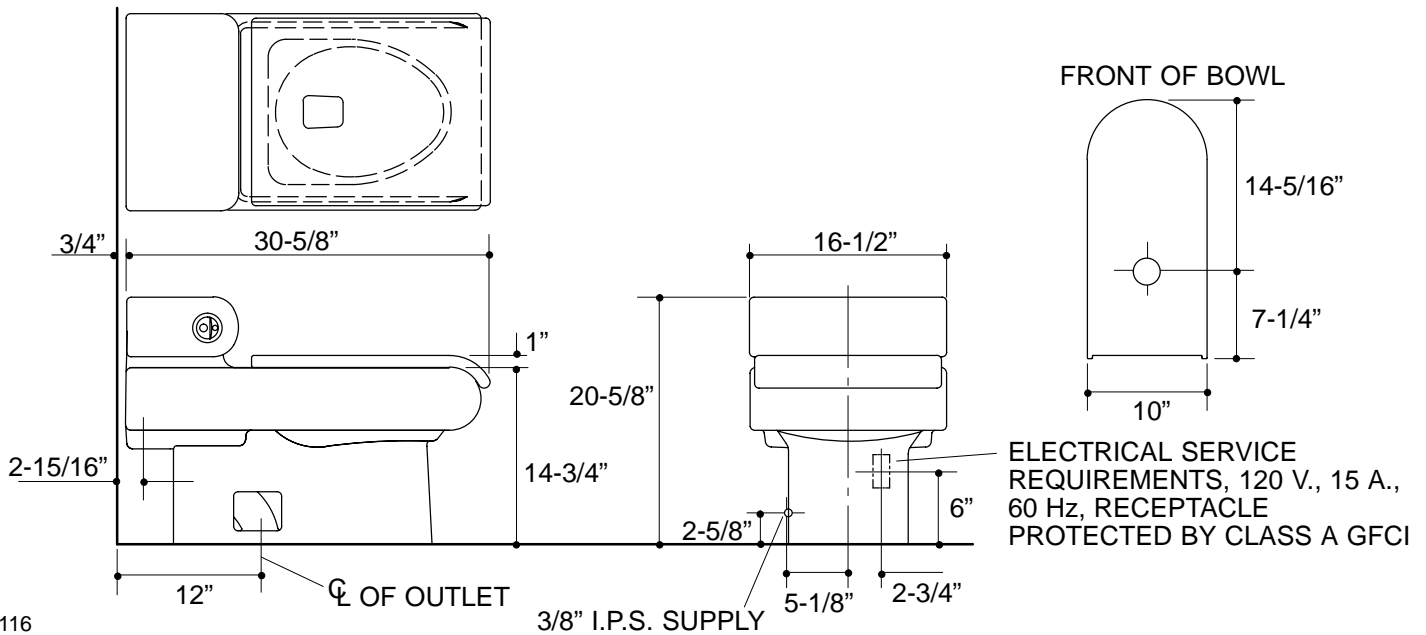

#### PRODUCT SPECIFICATION:

The elongated one-piece toilet shall be 12" rough-in with Kohler Power Lite™ system. Toilet shall be made of vitreous china. Toilet shall include seat and cover. Toilet shall include Twin Touch actuator to select either 1.1 gallon flush or 1.6 gallon flush. Toilet shall be less supply. Toilet shall be Kohler Model K-3379-\_\_\_\_\_.

## PRODUCT INFORMATION

Fixture:				
Configuration	1-piece, elongated			
Gallons per flush	1.1/1.6 gallons			
Passageway	2-1/4"			
Water depth from rim	6-1/2"			
Seat post hole centers	10-3/4"			
Minimum running pressure required	15 p.s.i.			
Included Components:				
Seat	74929			
Tank cover	83675			
Twin Touch™ actuator	K-9433			
Bolt cap accessory pack	42764			
Tank accessory pack	52265			
Pump	HP	V	Hz	A
60 Hz	1/5	120	60	8.5