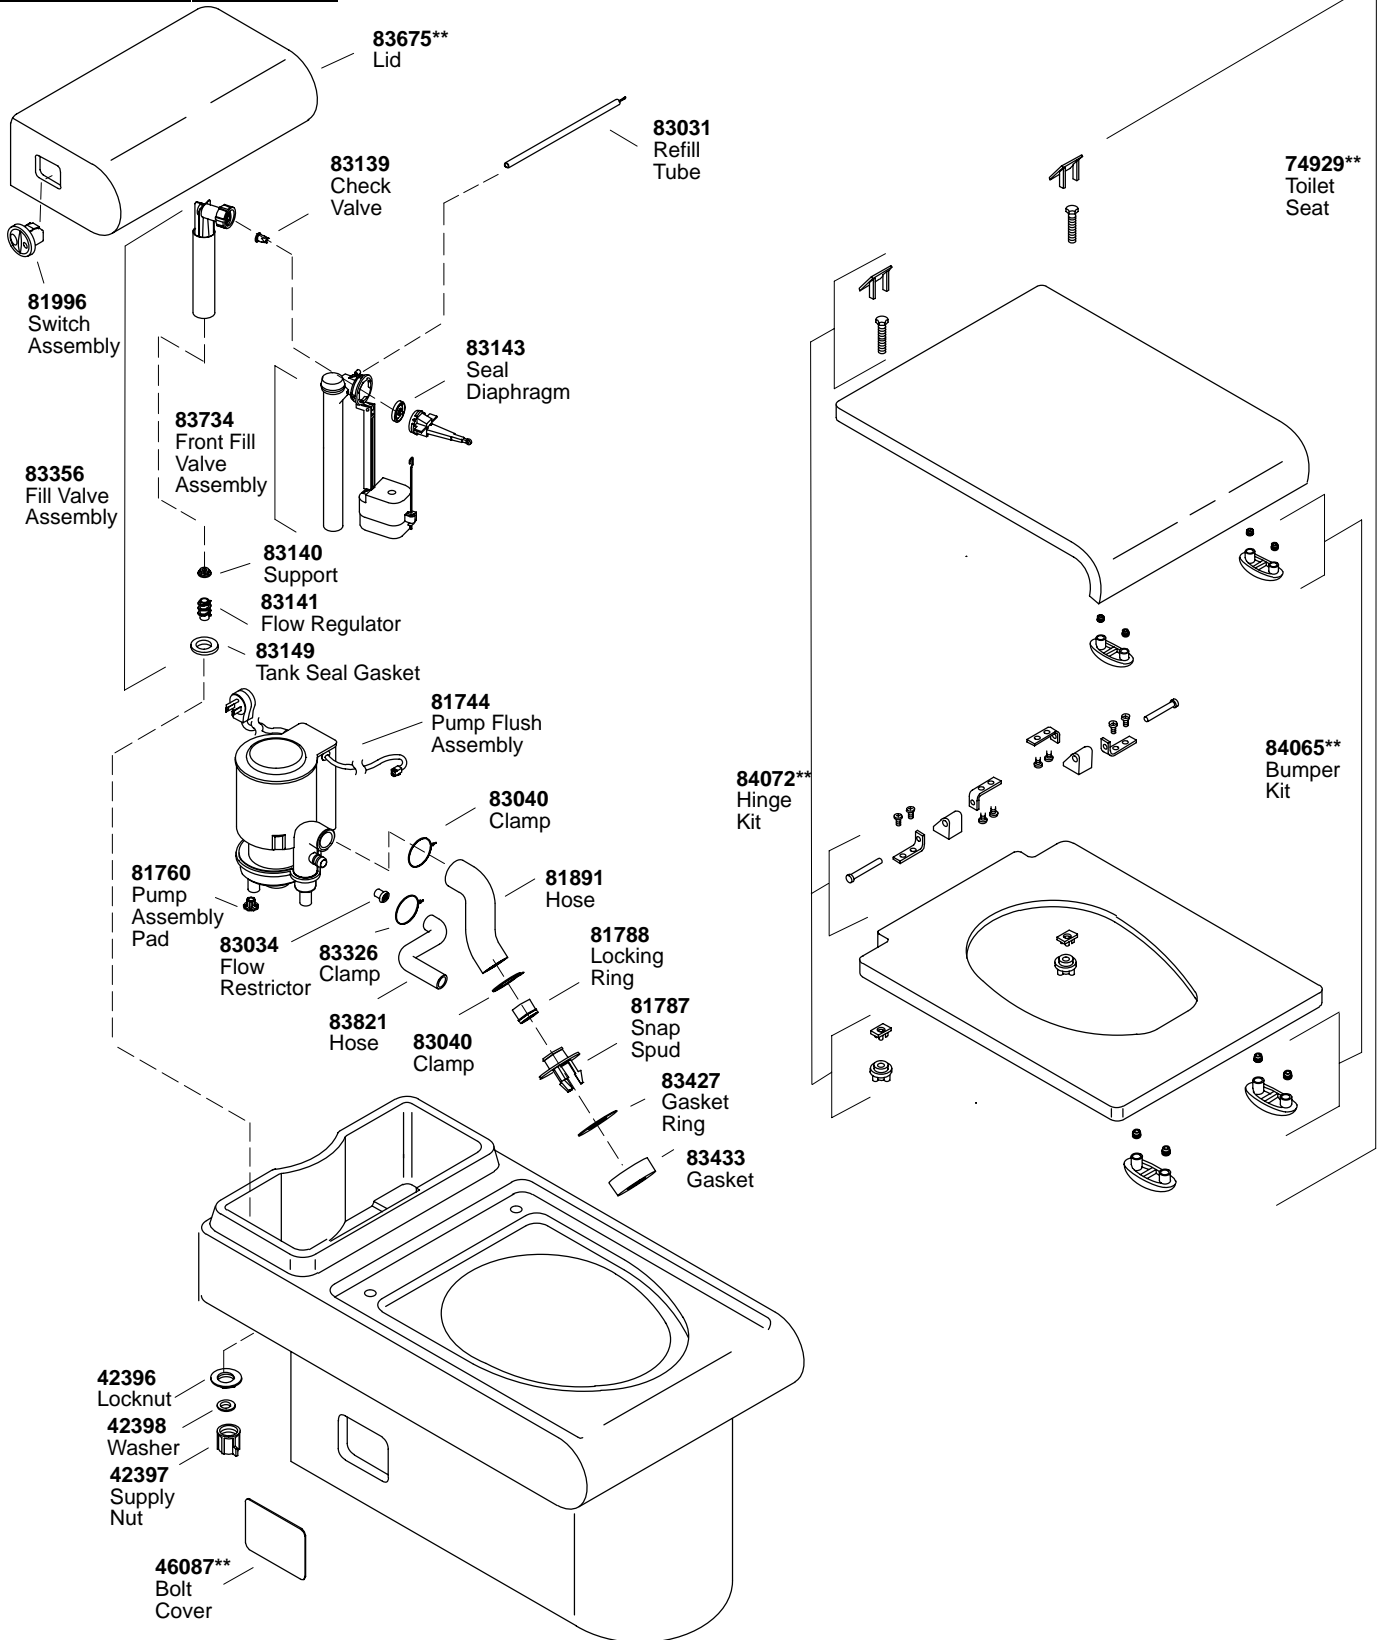

K#	Bowl
K-3379-**-AA	Elongated

**Finish/color code must be specified when ordering.