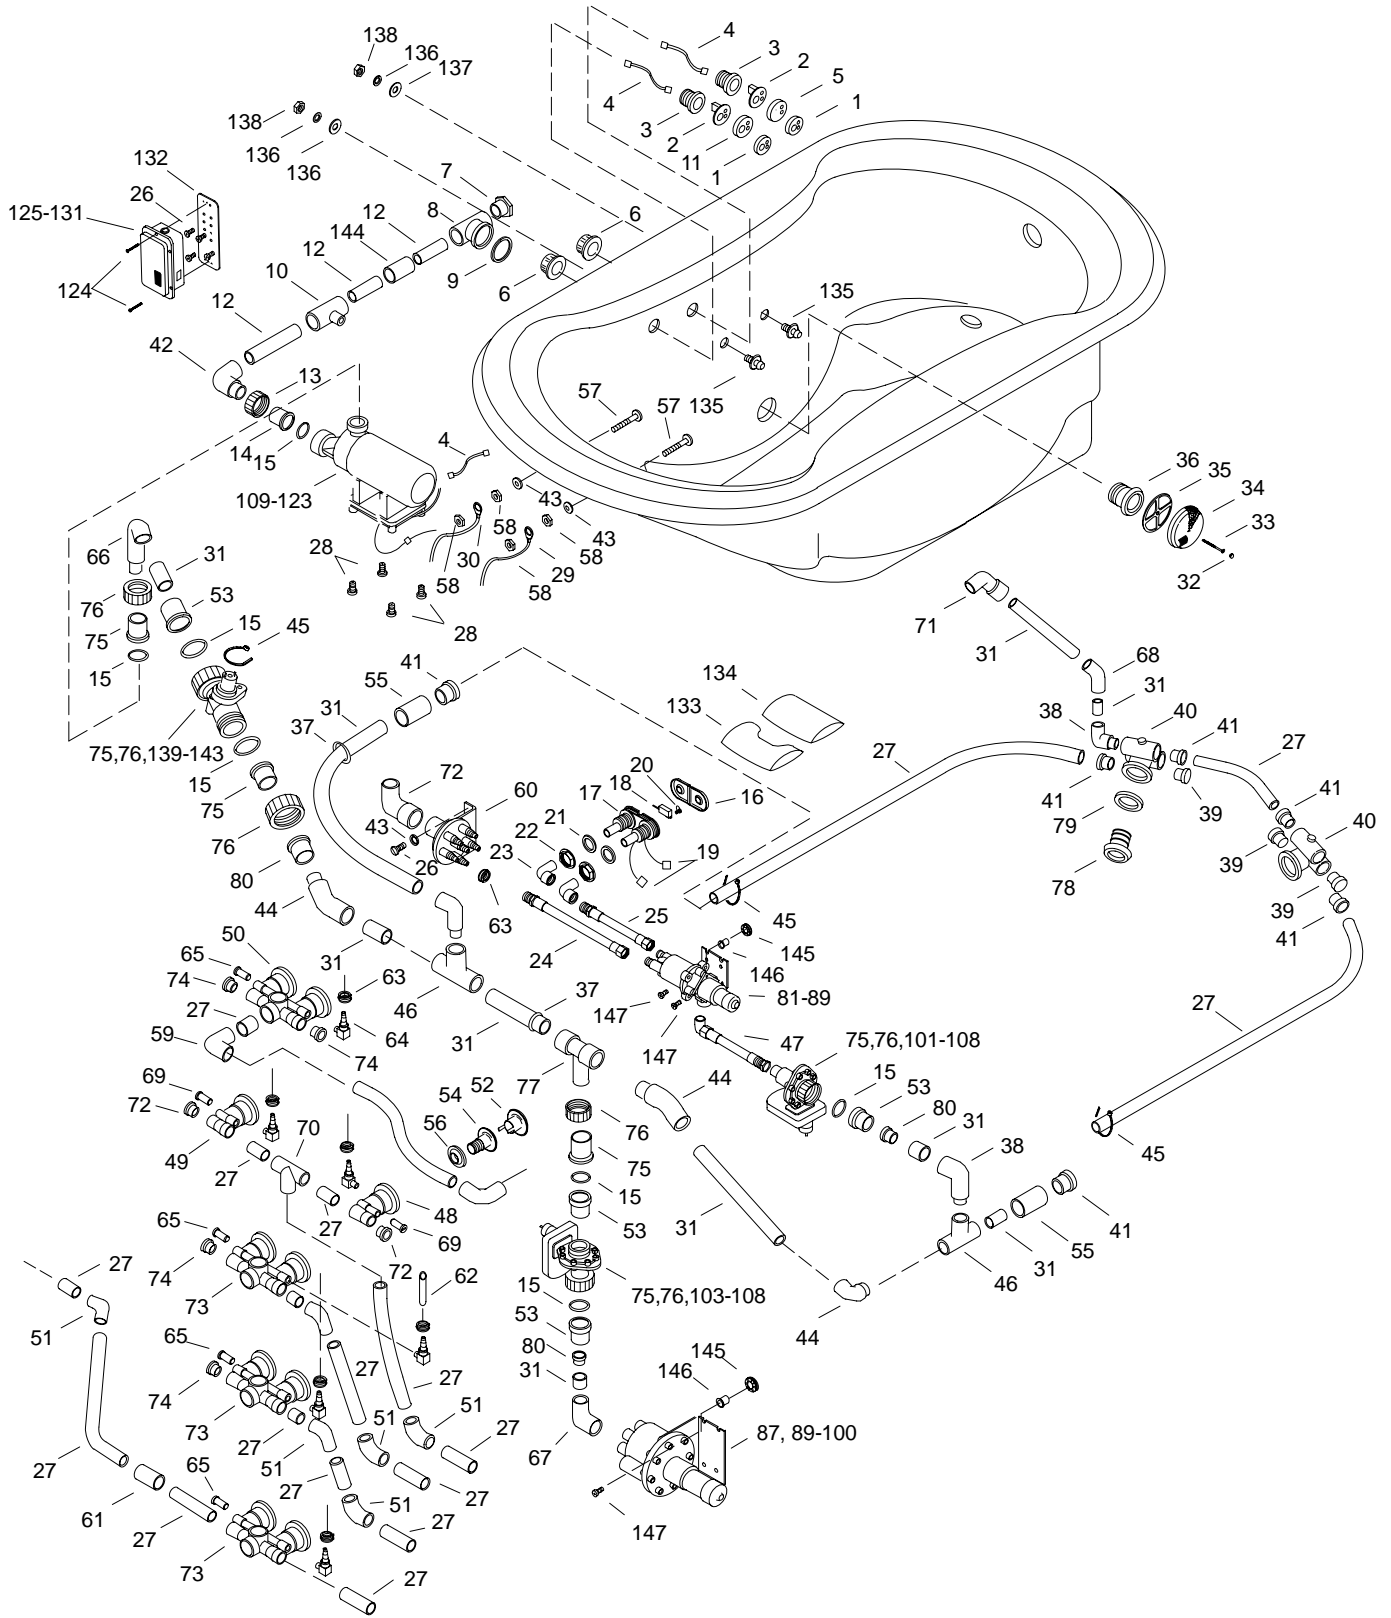

KOHLER® SERVICE PARTS

VIGORA™
WHIRLPOOL

K-1348-**-AA

**Finish/color code must be specified when ordering.