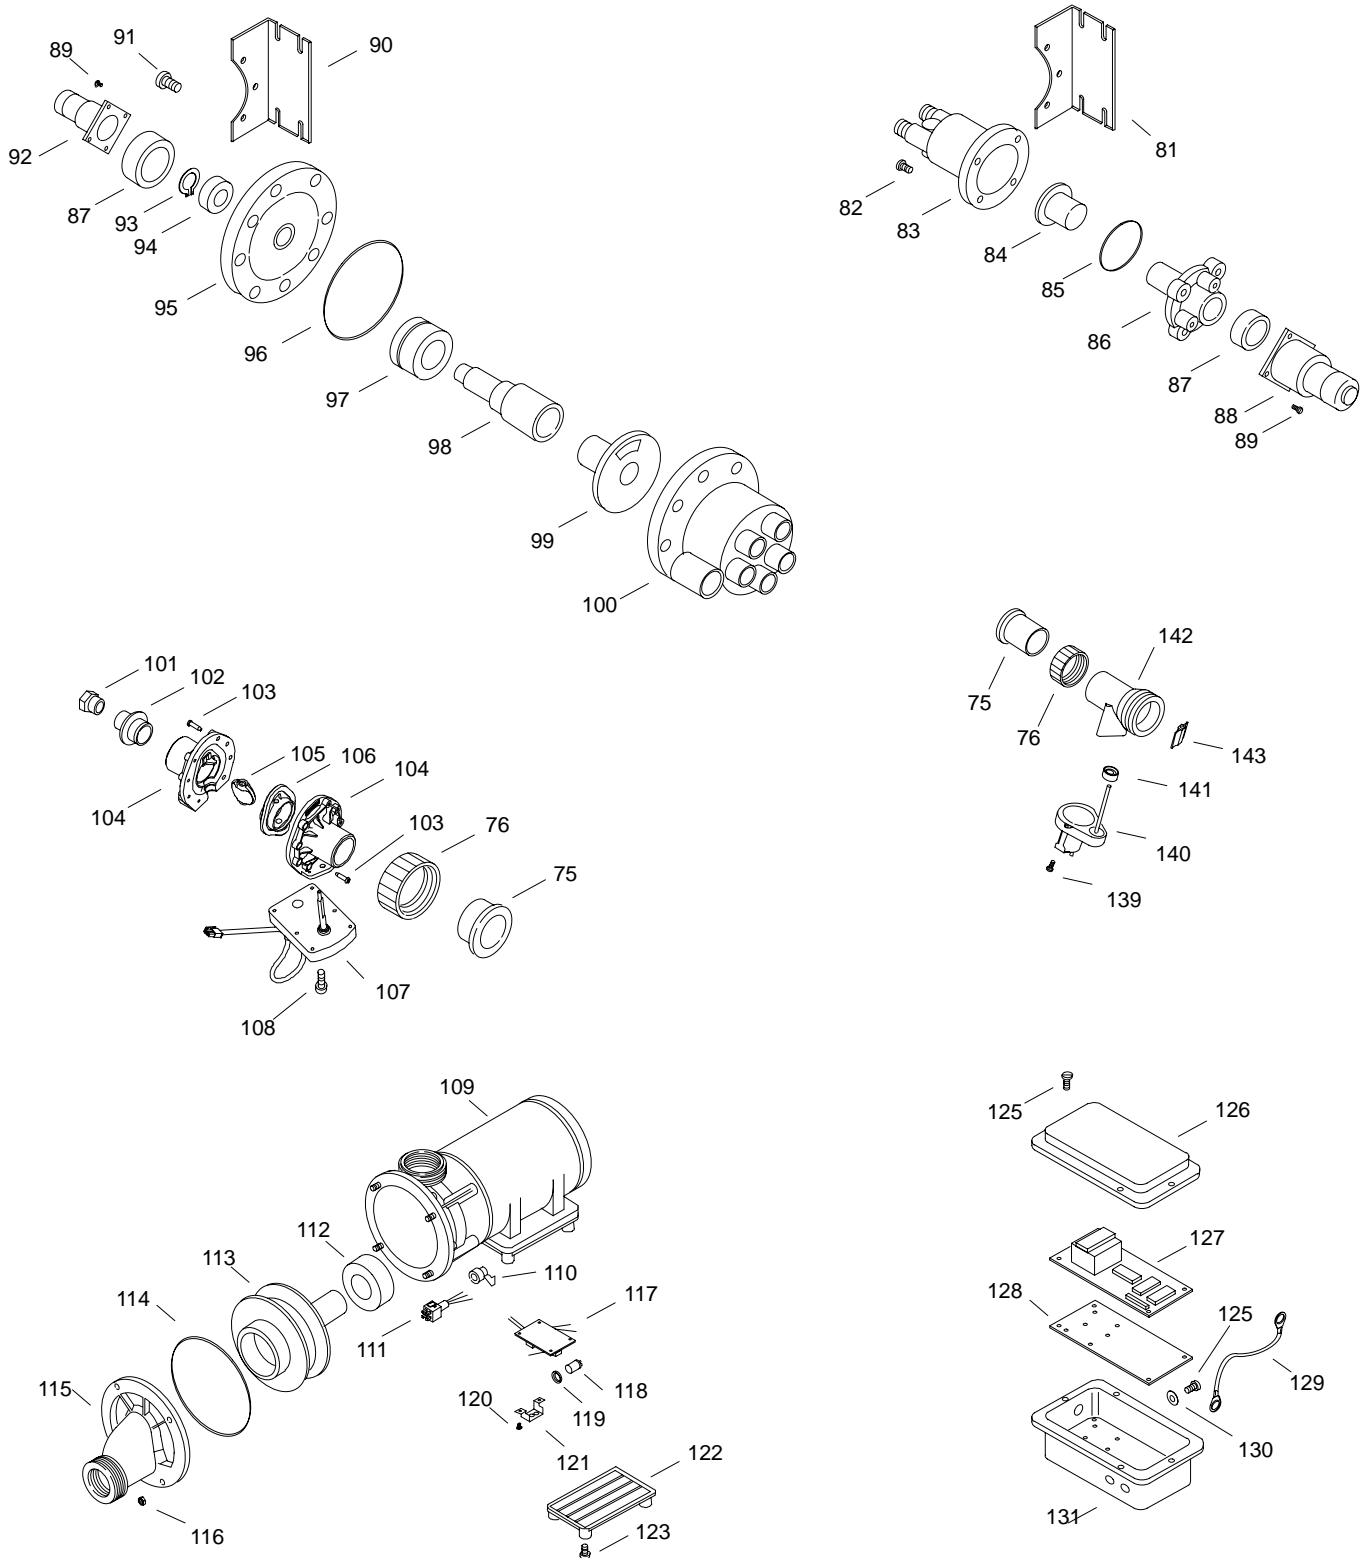

KOHLER[®] SERVICE PARTS

VIGORA™
WHIRLPOOL

K-1348-**-AA

****Finish/color code must be specified when ordering.**

****Finish/color code must be specified when ordering.**

SERVICE PARTS

ITEM	PART NO.	DESCRIPTION
1	93765**	Cover
2	73590	Switch, 3 Button
3	73513	Housing, Switch
4	73521	Wire, Switch
5	73591	Keypad
6	65157	Nut
7	73518	Slip Plug
8	93685	Suction
9	65886	Gasket
10	94683	Tee
11	93544	Keypad
12		Available in Service Kit Only
13	60979-A	Slip Nut
14	93709	Connector
15	94821	O-Ring
16	93511**	Neck Jet Cover
17	93509	Neck Jet Body
18	93493	Sensor
19	94307	Connector
20	93931	Screw
21	93542	Neck Gasket
22	93823	Nut
23	93848	Elbow
24	93948-C	Hose
25	93948-E	Hose
26	93841	Screw
27		Available in Service Kit Only
28	73515-A	Mount, Isolation
29	73520	Wire Assembly
30	93825	Wire Assembly
31		Available in Service Kit Only
32	65226**	Plug
33	65054	Screw
34	67999**	Cover
35	65355	Spacer
36	65036	Flange
37	91431	Clamp
38	61536	Elbow
39	67665	Plug
40	67889	Housing Assembly
41	60561	Reducer
42	61567	Elbow
43	63270	Washer
44	94256	Elbow
45	90613	Cable Tie
46	61563	Tee
47	94318-E	Hose
48	93484-B	Manifold
49	93484-A	Manifold
50	93369-C	Back Jet
51	97247	Elbow
52	93552**	Cover
53	92076	Adapter
54	93370	Flange
55	61937	Coupling
56	93315	Gasket
57	73519	Probe
58	60129	Nut
59	61359	Elbow
60	93422	Air Inlet Manifold
61	94528	Check Valve
62	94854	Hose
63	94686-B	Clamp
64	93368	Check Valve Assembly
65	93373	Plug
66	60714	Elbow
67	69228	Elbow
68	60557	Elbow
69	93374	Plug
70	60565	Tee
71	91967	Check Valve
72	93372	Plug
73	93369-A	Manifold
74	93371	Plug
75	60848	Connector