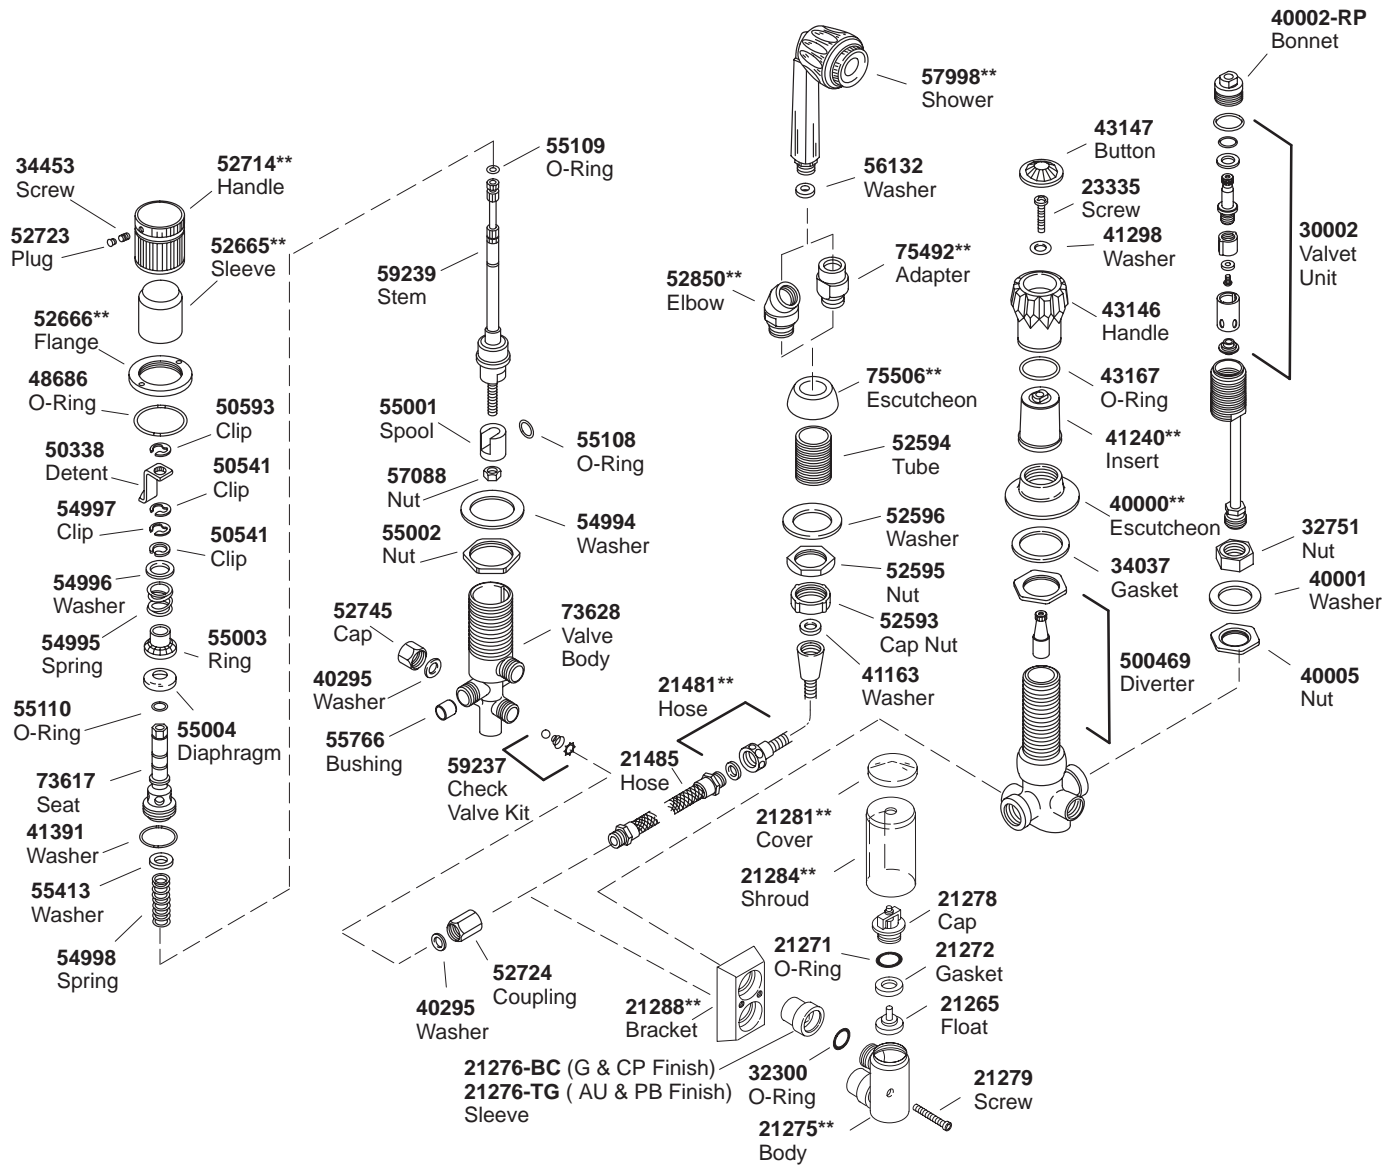

**Finish/color code must be specified when ordering.