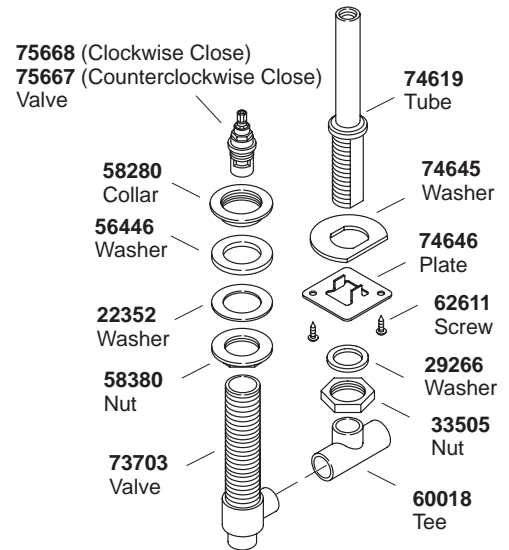

**Finish/color code must be specified when ordering.