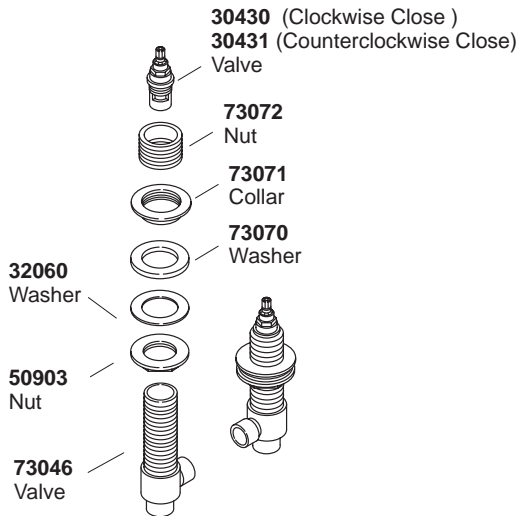

**Finish/color code must be specified when ordering.