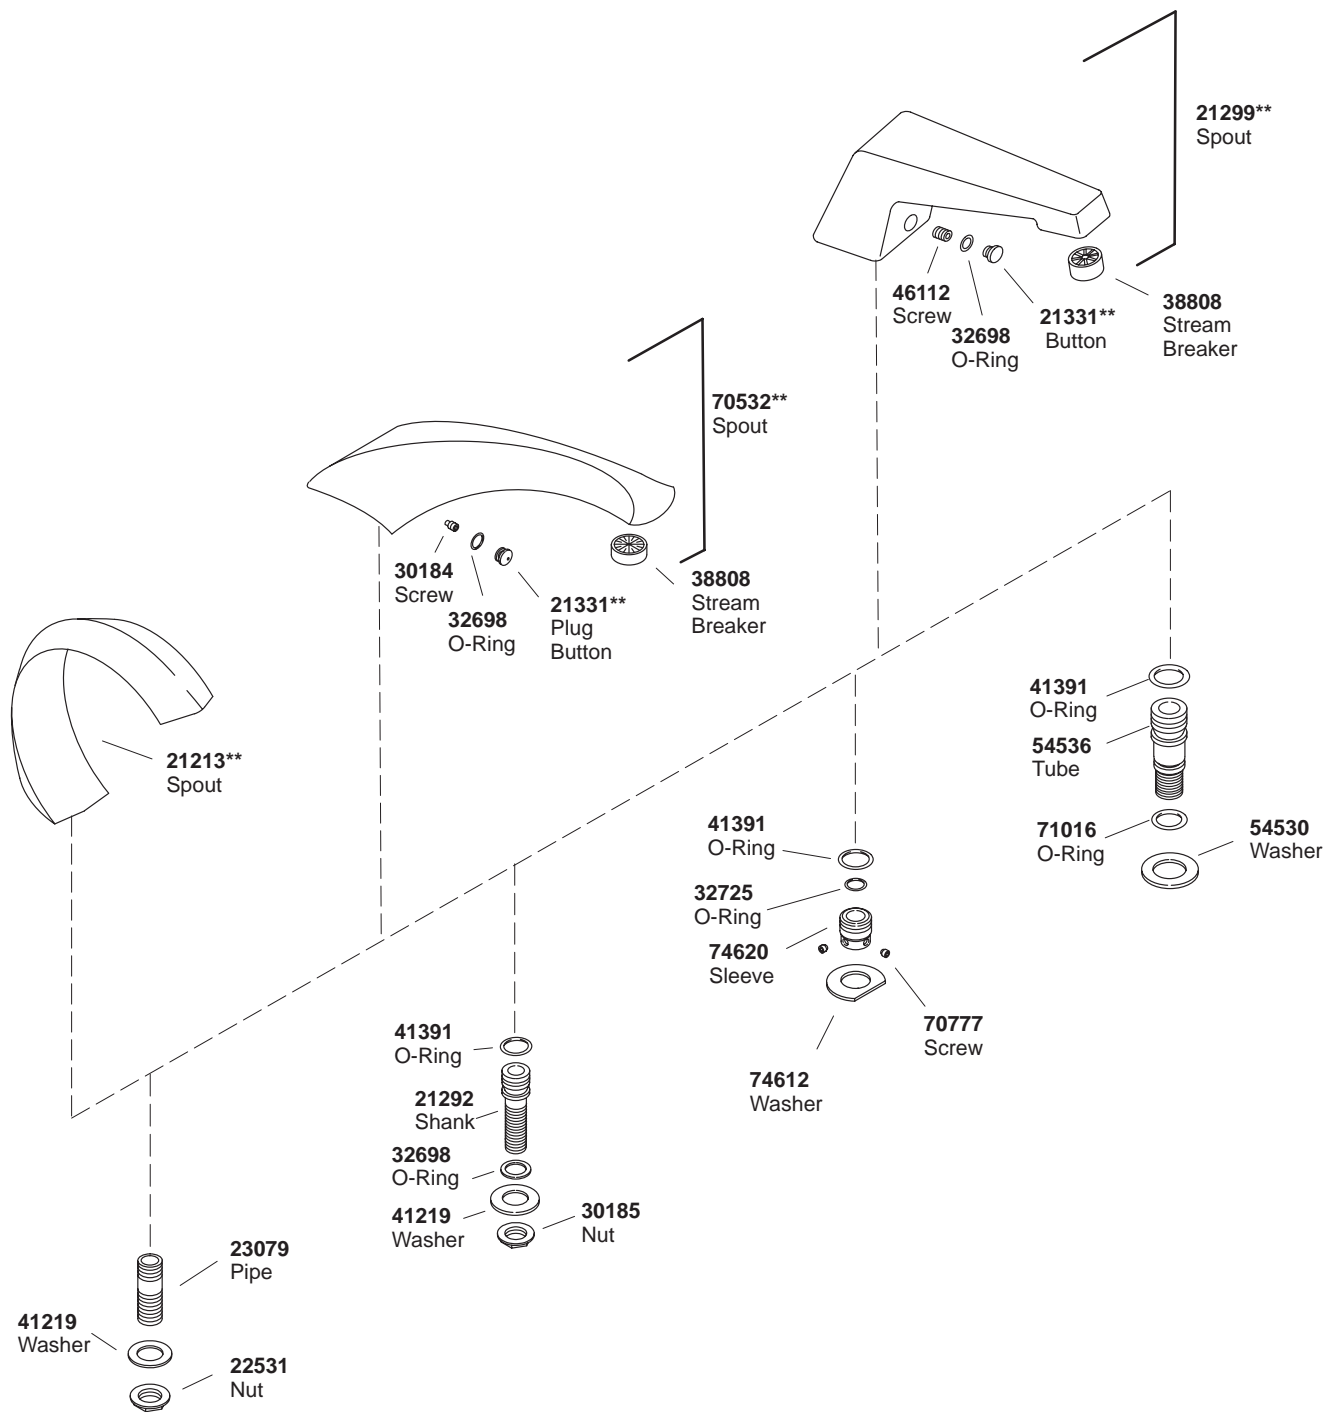

**Finish/color code must be specified when ordering.