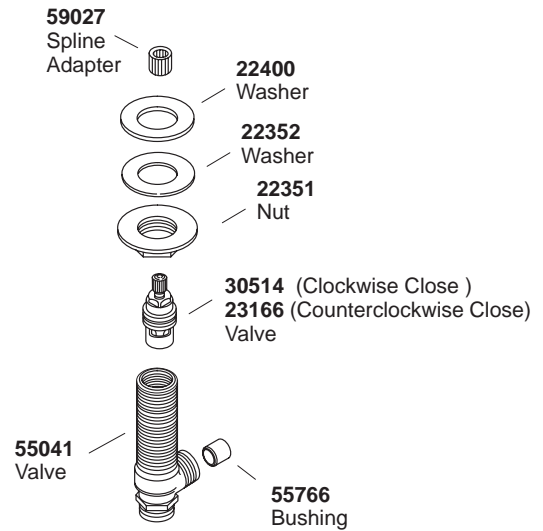

**Finish/color code must be specified when ordering.