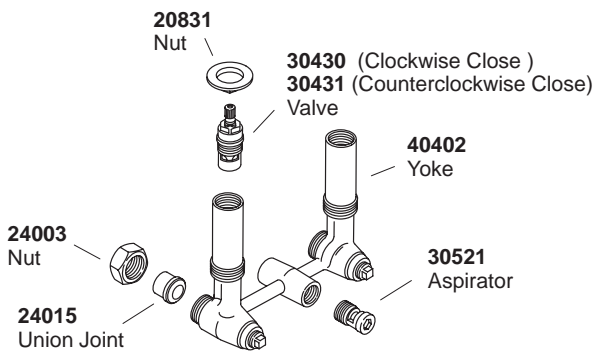

**Finish/color code must be specified when ordering.