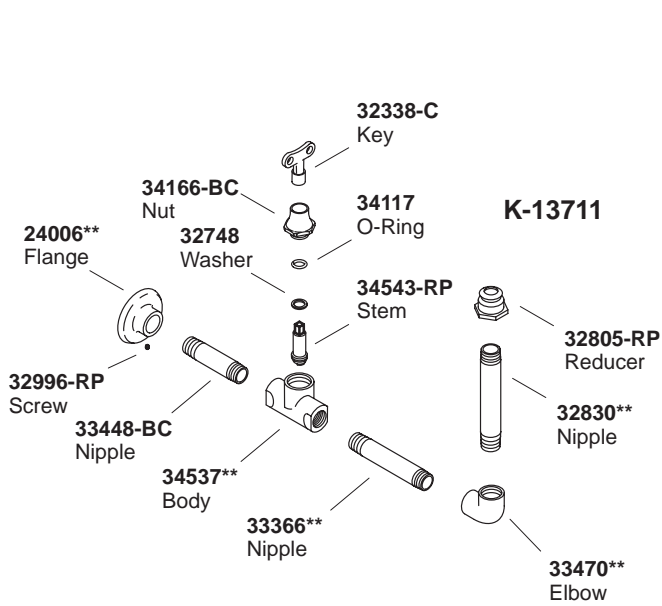

K#	Drilling location
K-13700-A/B/C-**-AA	Right
K-13701-A/B/C/D/E/F/G/H/J/K-**-AA	Center
K-13701-**-AA (Custom built)	Center
K-13706-A/B/C-**-AA	Right
K-13706-**-AA (Custom built)	Right
K-13707-A/B/C/D-**-AA	Center
K-13707-**-AA (Custom built)	Center
K-13711-**-AA (Custom built)	Pair of supplies
K-13711-P-**-AA	Pair of supplies
K-13717-A/B/C/D-**-AA	Right
K-13717-**-AA (Custom built)	Right

K#	Drilling location
K-13718-A/B/C/D/E/F-**-AA	Center
K-13718-**-AA (Custom built)	Center
K-13719-A/B-**-AA	Shelf-top
K-13719-**-AA (Custom built)	Shelf-top
K-13721-A-**-AA	Center
K-13721-**-AA (Custom built)	Center
K-13722-A/B-**-AA	Right
K-13722-**-AA (Custom built)	Right
K-13723-A/B/C/D/E/F-**-AA	Shelf-center
K-13723-**-AA (Custom built)	Shelf-center

**Finish/color code must be specified when ordering.

**Finish/color code must be specified when ordering.