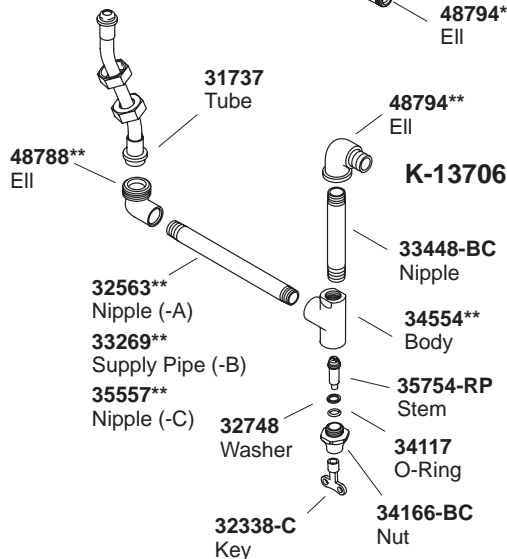

K#	Drilling location
K-13700-A/B/C-**-AA	Right
K-13701-A/B/C/D/E/F/G/H/J/K-**-AA	Center
K-13701-**-AA (Custom built)	Center
K-13706-A/B/C-**-AA	Right
K-13706-**-AA (Custom built)	Right
K-13707-A/B/C/D-**-AA	Center
K-13707-**-AA (Custom built)	Center
K-13711-**-AA (Custom built)	Pair of supplies
K-13711-P-**-AA	Pair of supplies
K-13717-A/B/C/D-**-AA	Right
K-13717-**-AA (Custom built)	Right

K#	Drilling location
K-13718-A/B/C/D/E/F-**-AA	Center
K-13718-**-AA (Custom built)	Center
K-13719-A/B-**-AA	Shelf-top
K-13719-**-AA (Custom built)	Shelf-top
K-13721-A-**-AA	Center
K-13721-**-AA (Custom built)	Center
K-13722-A/B-**-AA	Right
K-13722-**-AA (Custom built)	Right
K-13723-A/B/C/D/E/F-**-AA	Shelf-center
K-13723-**-AA (Custom built)	Shelf-center