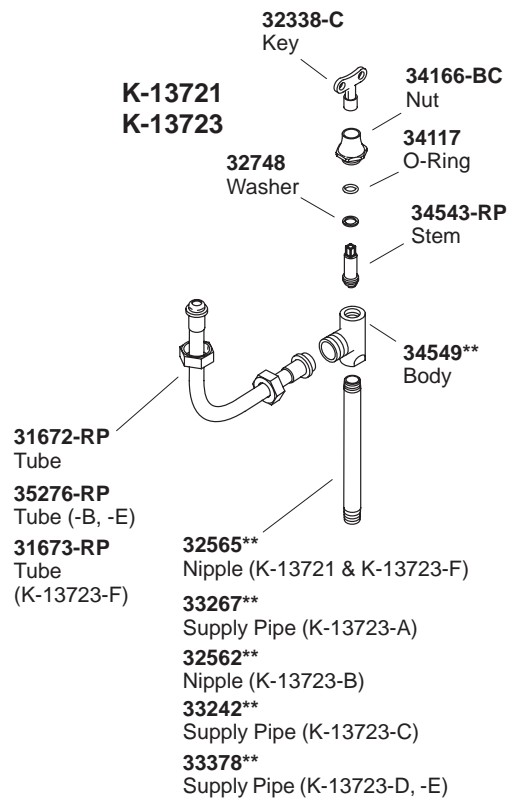

K#	Drilling location
K-13700-A/B/C-**-AA	Right
K-13701-A/B/C/D/E/F/G/H/J/K-**-AA	Center
K-13701-**-AA (Custom built)	Center
K-13706-A/B/C-**-AA	Right
K-13706-**-AA (Custom built)	Right
K-13707-A/B/C/D-**-AA	Center
K-13707-**-AA (Custom built)	Center
K-13711-**-AA (Custom built)	Pair of supplies
K-13711-P-**-AA	Pair of supplies
K-13717-A/B/C/D-**-AA	Right
K-13717-**-AA (Custom built)	Right

K#	Drilling location
K-13718-A/B/C/D/E/F-**-AA	Center
K-13718-**-AA (Custom built)	Center
K-13719-A/B-**-AA	Shelf-top
K-13719-**-AA (Custom built)	Shelf-top
K-13721-A-**-AA	Center
K-13721-**-AA (Custom built)	Center
K-13722-A/B-**-AA	Right
K-13722-**-AA (Custom built)	Right
K-13723-A/B/C/D/E/F-**-AA	Shelf-center
K-13723-**-AA (Custom built)	Shelf-center

**Finish/color code must be specified when ordering.

**Finish/color code must be specified when ordering.