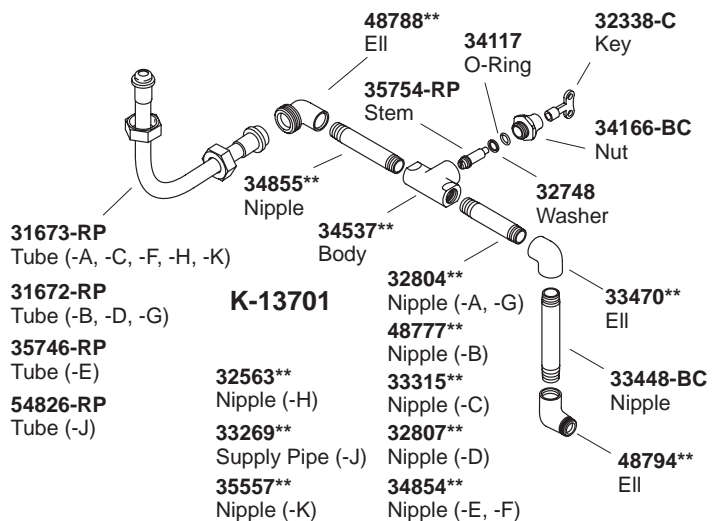

K#	Drilling location
K-13700-A/B/C-**-AA	Right
K-13701-A/B/C/D/E/F/G/H/J/K-**-AA	Center
K-13701-**-AA (Custom built)	Center
K-13706-A/B/C-**-AA	Right
K-13706-**-AA (Custom built)	Right
K-13707-A/B/C/D-**-AA	Center
K-13707-**-AA (Custom built)	Center
K-13711-**-AA (Custom built)	Pair of supplies
K-13711-P-**-AA	Pair of supplies
K-13717-A/B/C/D-**-AA	Right
K-13717-**-AA (Custom built)	Right

K#	Drilling location
K-13718-A/B/C/D/E/F-**-AA	Center
K-13718-**-AA (Custom built)	Center
K-13719-A/B-**-AA	Shelf-top
K-13719-**-AA (Custom built)	Shelf-top
K-13721-A-**-AA	Center
K-13721-**-AA (Custom built)	Center
K-13722-A/B-**-AA	Right
K-13722-**-AA (Custom built)	Right
K-13723-A/B/C/D/E/F-**-AA	Shelf-center
K-13723-**-AA (Custom built)	Shelf-center

**Finish/color code must be specified when ordering.

**Finish/color code must be specified when ordering.