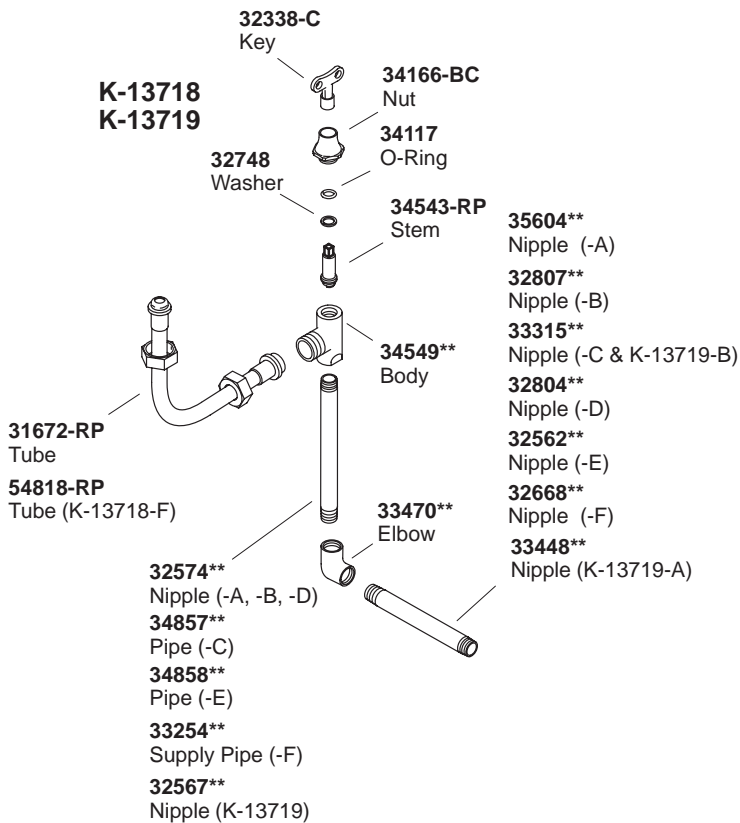

K#	Drilling location
K-13700-A/B/C-**-AA	Right
K-13701-A/B/C/D/E/F/G/H/J/K-**-AA	Center
K-13701-**-AA (Custom built)	Center
K-13706-A/B/C-**-AA	Right
K-13706-**-AA (Custom built)	Right
K-13707-A/B/C/D-**-AA	Center
K-13707-**-AA (Custom built)	Center
K-13711-**-AA (Custom built)	Pair of supplies
K-13711-P-**-AA	Pair of supplies
K-13717-A/B/C/D-**-AA	Right
K-13717-**-AA (Custom built)	Right

K#	Drilling location
K-13718-A/B/C/D/E/F-**-AA	Center
K-13718-**-AA (Custom built)	Center
K-13719-A/B-**-AA	Shelf-top
K-13719-**-AA (Custom built)	Shelf-top
K-13721-A-**-AA	Center
K-13721-**-AA (Custom built)	Center
K-13722-A/B-**-AA	Right
K-13722-**-AA (Custom built)	Right
K-13723-A/B/C/D/E/F-**-AA	Shelf-center
K-13723-**-AA (Custom built)	Shelf-center

**Finish/color code must be specified when ordering.

**Finish/color code must be specified when ordering.