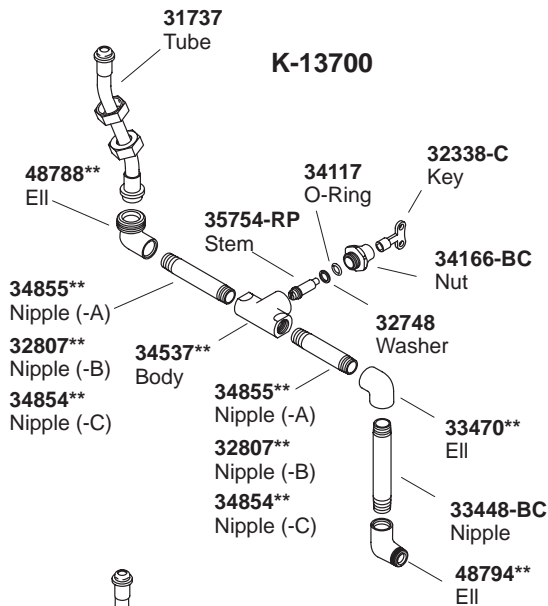

K#	Drilling location
K-13700-A/B/C-**-AA	Right
K-13701-A/B/C/D/E/F/G/H/J/K-**-AA	Center
K-13701-**-AA (Custom built)	Center
K-13706-A/B/C-**-AA	Right
K-13706-**-AA (Custom built)	Right
K-13707-A/B/C/D-**-AA	Center
K-13707-**-AA (Custom built)	Center
K-13711-**-AA (Custom built)	Pair of supplies
K-13711-P-**-AA	Pair of supplies
K-13717-A/B/C/D-**-AA	Right
K-13717-**-AA (Custom built)	Right

K#	Drilling location
K-13718-A/B/C/D/E/F-**-AA	Center
K-13718-**-AA (Custom built)	Center
K-13719-A/B-**-AA	Shelf-top
K-13719-**-AA (Custom built)	Shelf-top
K-13721-A-**-AA	Center
K-13721-**-AA (Custom built)	Center
K-13722-A/B-**-AA	Right
K-13722-**-AA (Custom built)	Right
K-13723-A/B/C/D/E/F-**-AA	Shelf-center
K-13723-**-AA (Custom built)	Shelf-center

**Finish/color code must be specified when ordering.

**Finish/color code must be specified when ordering.