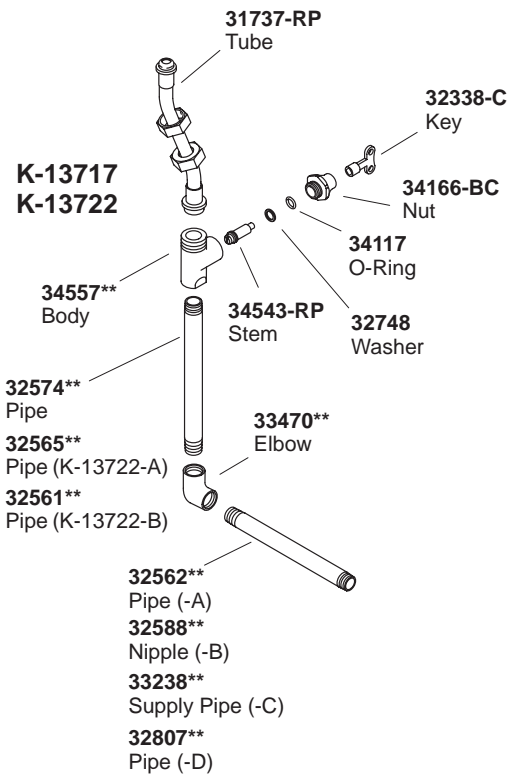

K#	Drilling location
K-13700-A/B/C-**-AA	Right
K-13701-A/B/C/D/E/F/G/H/J/K-**-AA	Center
K-13701-**-AA (Custom built)	Center
K-13706-A/B/C-**-AA	Right
K-13706-**-AA (Custom built)	Right
K-13707-A/B/C/D-**-AA	Center
K-13707-**-AA (Custom built)	Center
K-13711-**-AA (Custom built)	Pair of supplies
K-13711-P-**-AA	Pair of supplies
K-13717-A/B/C/D-**-AA	Right
K-13717-**-AA (Custom built)	Right

K#	Drilling location
K-13718-A/B/C/D/E/F-**-AA	Center
K-13718-**-AA (Custom built)	Center
K-13719-A/B-**-AA	Shelf-top
K-13719-**-AA (Custom built)	Shelf-top
K-13721-A-**-AA	Center
K-13721-**-AA (Custom built)	Center
K-13722-A/B-**-AA	Right
K-13722-**-AA (Custom built)	Right
K-13723-A/B/C/D/E/F-**-AA	Shelf-center
K-13723-**-AA (Custom built)	Shelf-center

**Finish/color code must be specified when ordering.

**Finish/color code must be specified when ordering.