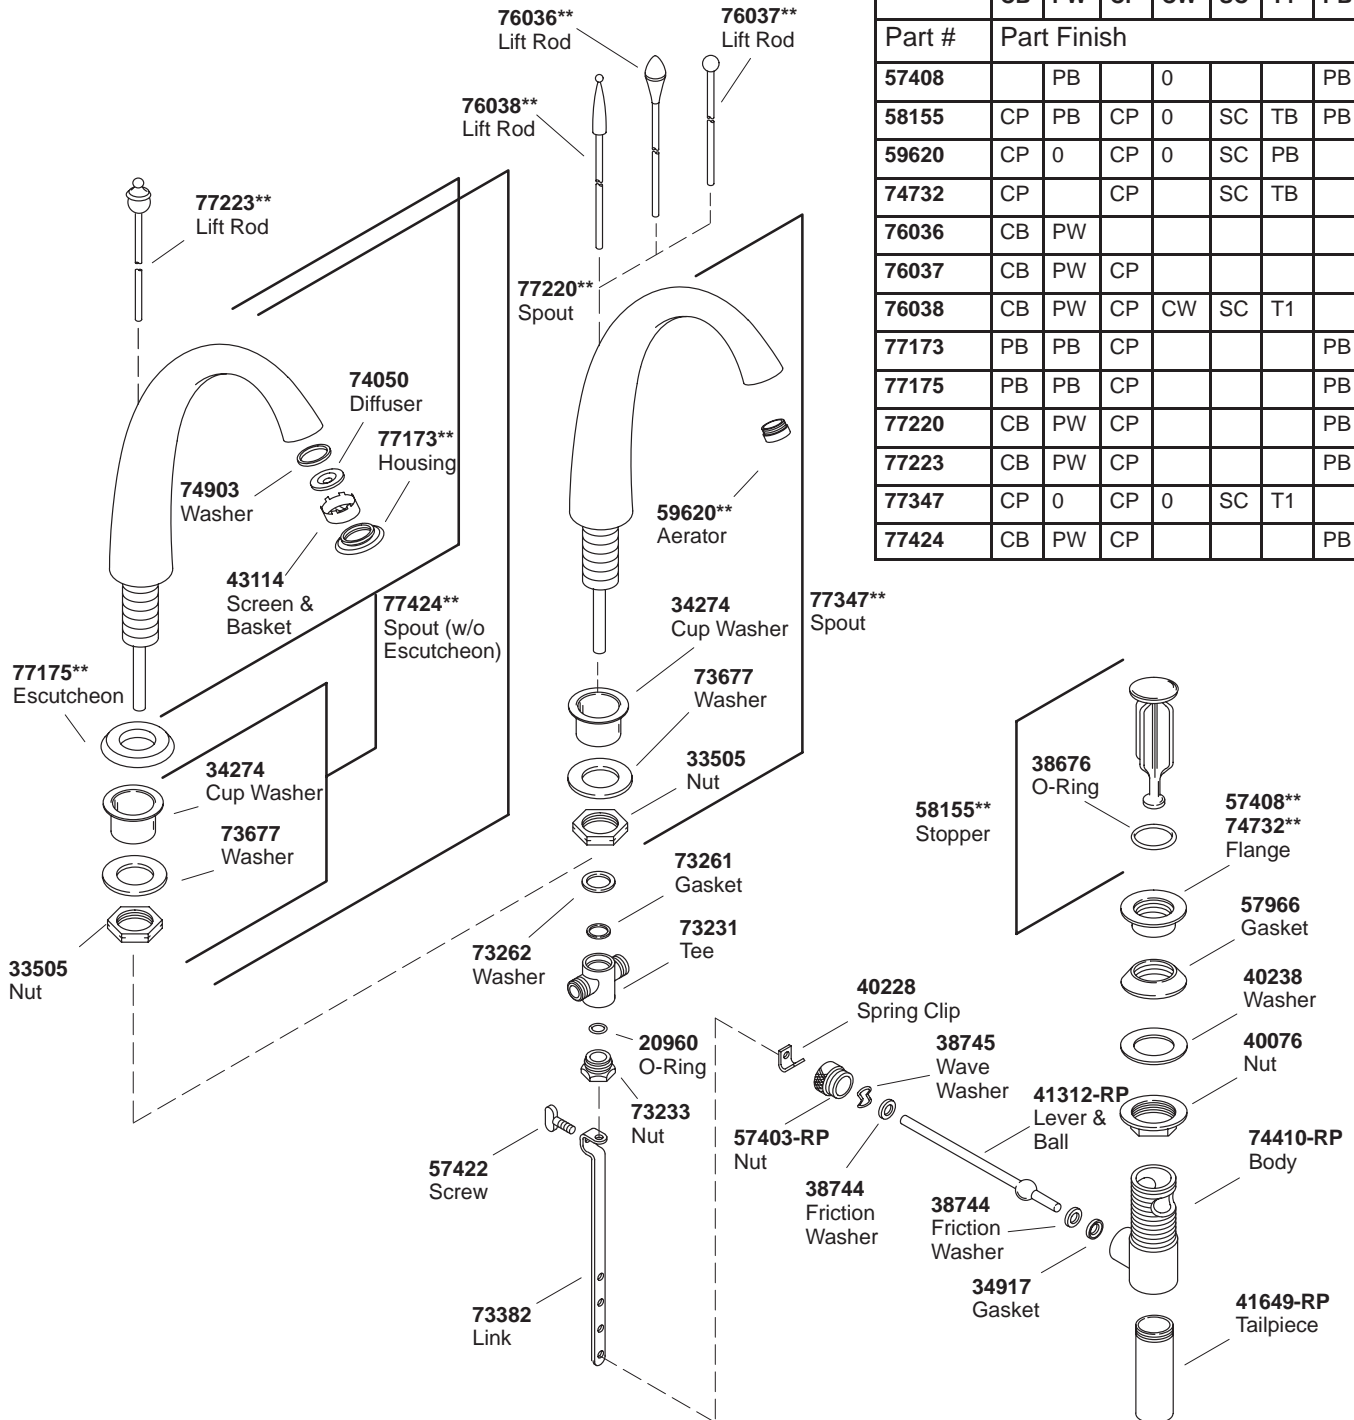

KOHLER® SERVICE PARTS

FINIAL FUNDAMENTALS & FINIAL TRADITIONAL WIDESPREAD LAVATORY FAUCET

K#	Cross Handle	Lever Handle	Tee Handle	Traditional Handle
K-310-3-**-AA/BA	X			
K-310-4-**-AA/BA		X		
K-310-4F-**-AA				X
K-310-4M-**-AA				X
K-310-4P-**-AA				X
K-310-6-**-AA/BA			X	

Order the following parts based on the finish/color code of your faucet.
Ex: Order 59620-CP for K-310-3-CB

Part #	K# Finish						
	CB	PW	CP	CW	SC	T1	PB
75600	CP	0	CP	0	SC	TB	
75601	CP	0	CP				PB
75622	PB	PB	CP	CP	CP	PB	
75623	CP	0	CP	0	SC	TB	
75859	CB	PW					
75860	CB	PW	CP				
77172	PB	PB	CP				PB
77224-4F			CP				PB
77224-4M	CB		CP				PB
77224-4P		PB	CP				PB

**Finish/color code must be specified when ordering.

Order the following parts based on the finish/color code of your faucet.
Ex: Order 58155-CP for K-310-3-CB

Part #	K# Finish						
	CB	PW	CP	CW	SC	T1	PB
57408		PB		0			PB
58155	CP	PB	CP	0	SC	TB	PB
59620	CP	0	CP	0	SC	PB	
74732	CP		CP		SC	TB	
76036	CB	PW					
76037	CB	PW	CP				
76038	CB	PW	CP	CW	SC	T1	
77173	PB	PB	CP				PB
77175	PB	PB	CP				PB
77220	CB	PW	CP				PB
77223	CB	PW	CP				PB
77347	CP	0	CP	0	SC	T1	
77424	CB	PW	CP				PB

**Finish/color code must be specified when ordering.