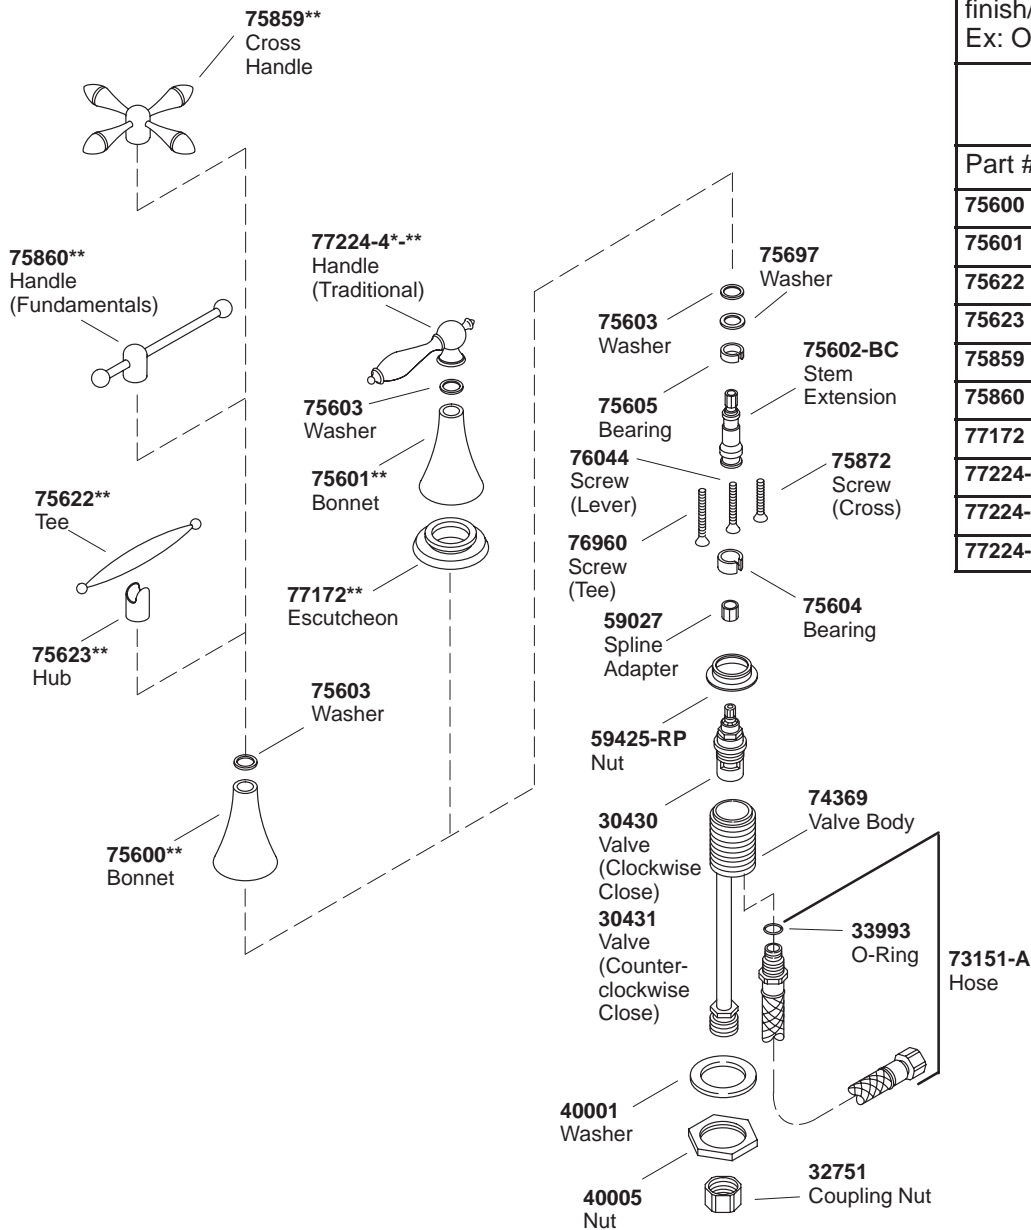

KOHLER® SERVICE PARTS

FINIAL FUNDAMENTALS & FINIAL TRADITIONAL WIDESPREAD LAVATORY FAUCET

K#	Cross Handle	Lever Handle	Tee Handle	Traditional Handle
K-310-3-**-AA/BA	X			
K-310-4-**-AA/BA		X		
K-310-4F-**-AA				X
K-310-4M-**-AA				X
K-310-4P-**-AA				X
K-310-6-**-AA/BA			X	

Order the following parts based on the finish/color code of your faucet.
Ex: Order 59620-CP for K-310-3-CB

Part #	K# Finish						
	CB	PW	CP	CW	SC	T1	PB
75600	CP	0	CP	0	SC	TB	
75601	CP	0	CP				PB
75622	PB	PB	CP	CP	CP	PB	
75623	CP	0	CP	0	SC	TB	
75859	CB	PW					
75860	CB	PW	CP				
77172	PB	PB	CP				PB
77224-4F			CP				PB
77224-4M	CB		CP				PB
77224-4P		PB	CP				PB

**Finish/color code must be specified when ordering.

Order the following parts based on the finish/color code of your faucet.
Ex: Order 58155-CP for K-310-3-CB

Part #	K# Finish						
	CB	PW	CP	CW	SC	T1	PB
57408		PB		0			PB
58155	CP	PB	CP	0	SC	TB	PB
59620	CP	0	CP	0	SC	PB	
74732	CP		CP		SC	TB	
76036	CB	PW					
76037	CB	PW	CP				
76038	CB	PW	CP	CW	SC	T1	
77173	PB	PB	CP				PB
77175	PB	PB	CP				PB
77220	CB	PW	CP				PB
77223	CB	PW	CP				PB
77347	CP	0	CP	0	SC	T1	
77424	CB	PW	CP				PB

**Finish/color code must be specified when ordering.