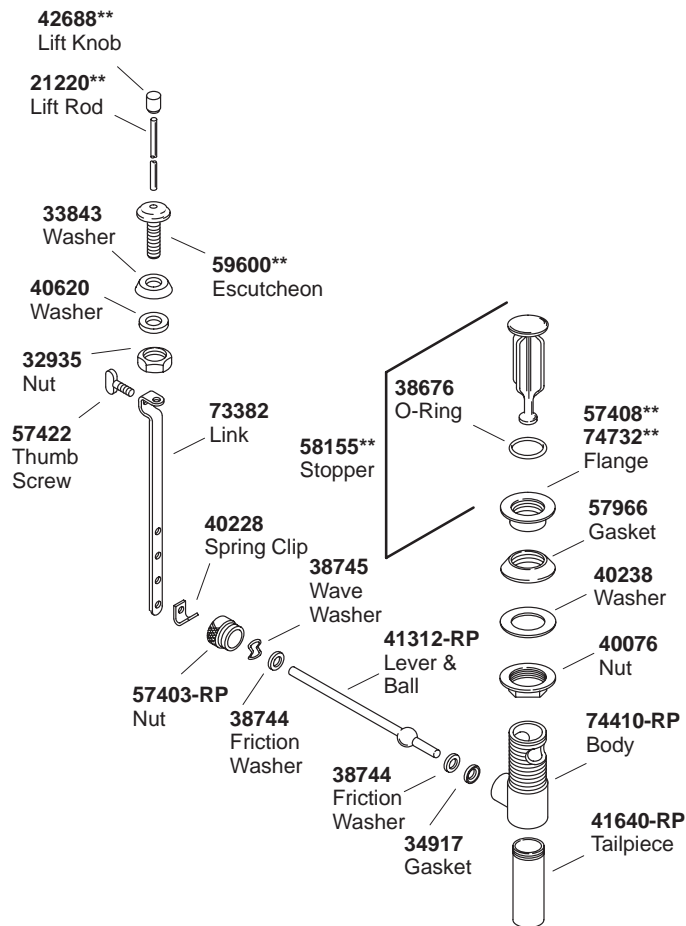

KOHLER® SERVICE PARTS

FINIAL FUNDAMENTALS & FINIAL TRADITIONAL WIDESPREAD BIDET FAUCET

K#	Cross Handle	Lever Handle	Tee Handle	Traditional Lever Handle
K-316-3-**-AA	X			
K-316-4-**-AA		X		
K-316-4F-**-AA				X
K-316-4M-**-AA				X
K-316-4P-**-AA				X
K-316-6-**-AA			X	

**Finish/color code must be specified when ordering.

Order the following parts based on the finish/color code of your faucet.
Ex: Order 48609-PB for K-316-3-PW

Part #	K# Finish						
	CB	PW	CP	CW	SC	T1	PB
48609	CP	PB	CP	CP	CP		PB
48805	CP	PB	CP	CP	CP	TB	PB
57929	CP	0	CP	0	SC	TB	PB
57930	CP	0	CP	0	SC	TB	PB
75600	CP	0	CP	0	SC	TB	
75601	CP	0	CP				PB
75622	PB	PB	CP	CP	CP	PB	
75623	CP	0	CP	0	SC	TB	
75859	CB	PW					
75860	CB	PW	CP				
76815						TB	
77172	PB	PB	CP				PB
77224-4F			CP				PB
77224-4M	CB		CP				PB
77224-4P		PB	CP				PB

Order the following parts based on the finish/color code of your faucet.
Ex: Order 21220-0 for K-316-3-PW

Part #	K# Finish						
	CB	PW	CP	CW	SC	T1	PB
21220	CP	0	CP	0	CP	TB	PB
42688	CP	0	CP	0	SC	TB	PB
57408		PB		CP			PB
58155	CP	PB	CP	CP	SC	TB	PB
59600	CP	0	CP	0	SC	TB	PB
74732	CP		CP		SC	TB	

**Finish/color code must be specified when ordering.