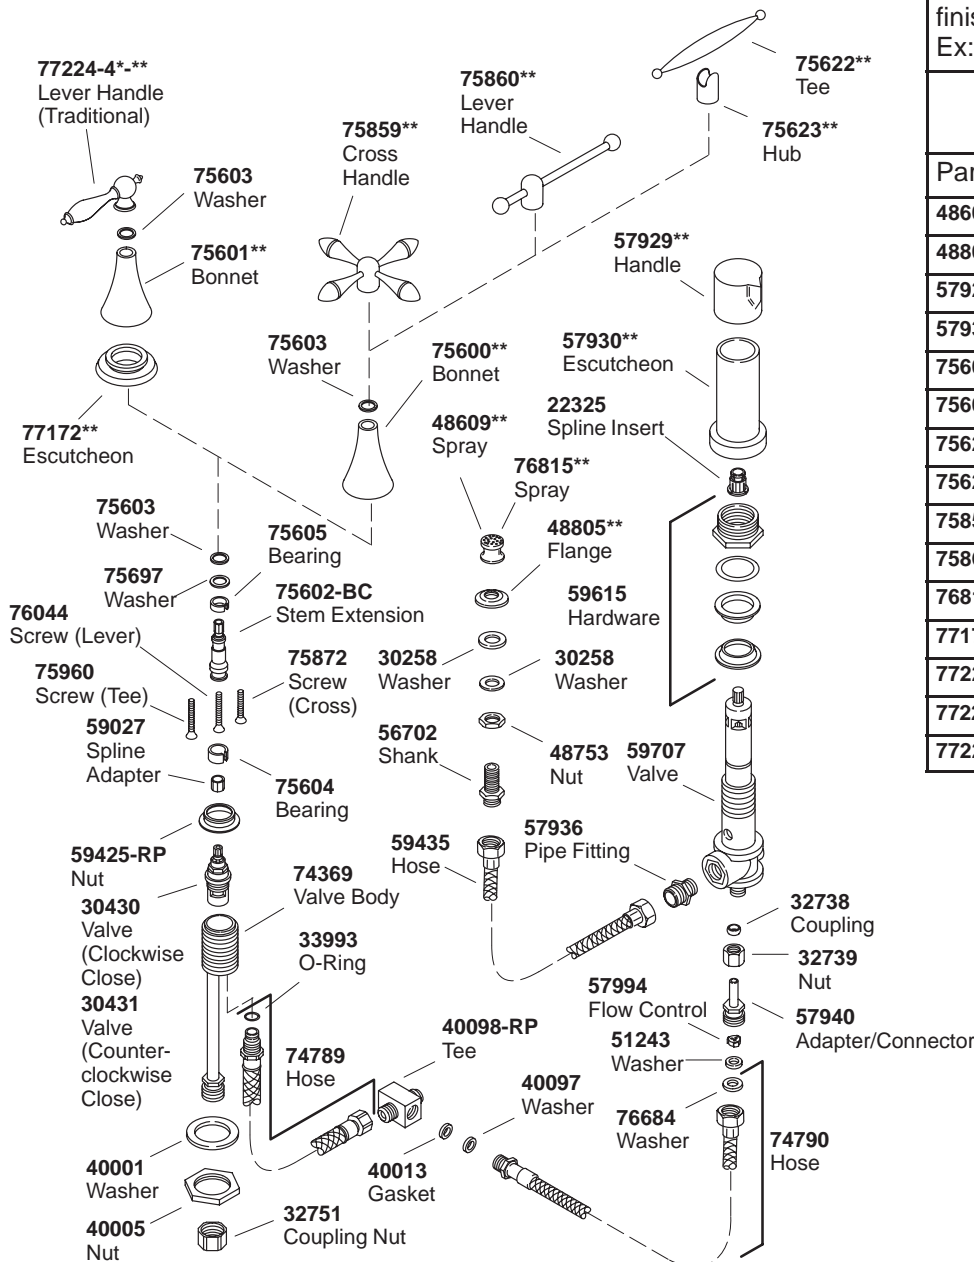

KOHLER® SERVICE PARTS

FINIAL FUNDAMENTALS & FINIAL TRADITIONAL WIDESPREAD BIDET FAUCET

K#	Cross Handle	Lever Handle	Tee Handle	Traditional Lever Handle
K-316-3-**-AA	X			
K-316-4-**-AA		X		
K-316-4F-**-AA				X
K-316-4M-**-AA				X
K-316-4P-**-AA				X
K-316-6-**-AA			X	

**Finish/color code must be specified when ordering.

Order the following parts based on the finish/color code of your faucet.
Ex: Order 48609-PB for K-316-3-PW

Part #	K# Finish						
	CB	PW	CP	CW	SC	T1	PB
48609	CP	PB	CP	CP	CP		PB
48805	CP	PB	CP	CP	CP	TB	PB
57929	CP	0	CP	0	SC	TB	PB
57930	CP	0	CP	0	SC	TB	PB
75600	CP	0	CP	0	SC	TB	
75601	CP	0	CP				PB
75622	PB	PB	CP	CP	CP	PB	
75623	CP	0	CP	0	SC	TB	
75859	CB	PW					
75860	CB	PW	CP				
76815						TB	
77172	PB	PB	CP				PB
77224-4F			CP				PB
77224-4M	CB		CP				PB
77224-4P		PB	CP				PB

Order the following parts based on the finish/color code of your faucet.
Ex: Order 21220-0 for K-316-3-PW

Part #	K# Finish						
	CB	PW	CP	CW	SC	T1	PB
21220	CP	0	CP	0	CP	TB	PB
42688	CP	0	CP	0	SC	TB	PB
57408		PB		CP			PB
58155	CP	PB	CP	CP	SC	TB	PB
59600	CP	0	CP	0	SC	TB	PB
74732	CP		CP		SC	TB	

**Finish/color code must be specified when ordering.