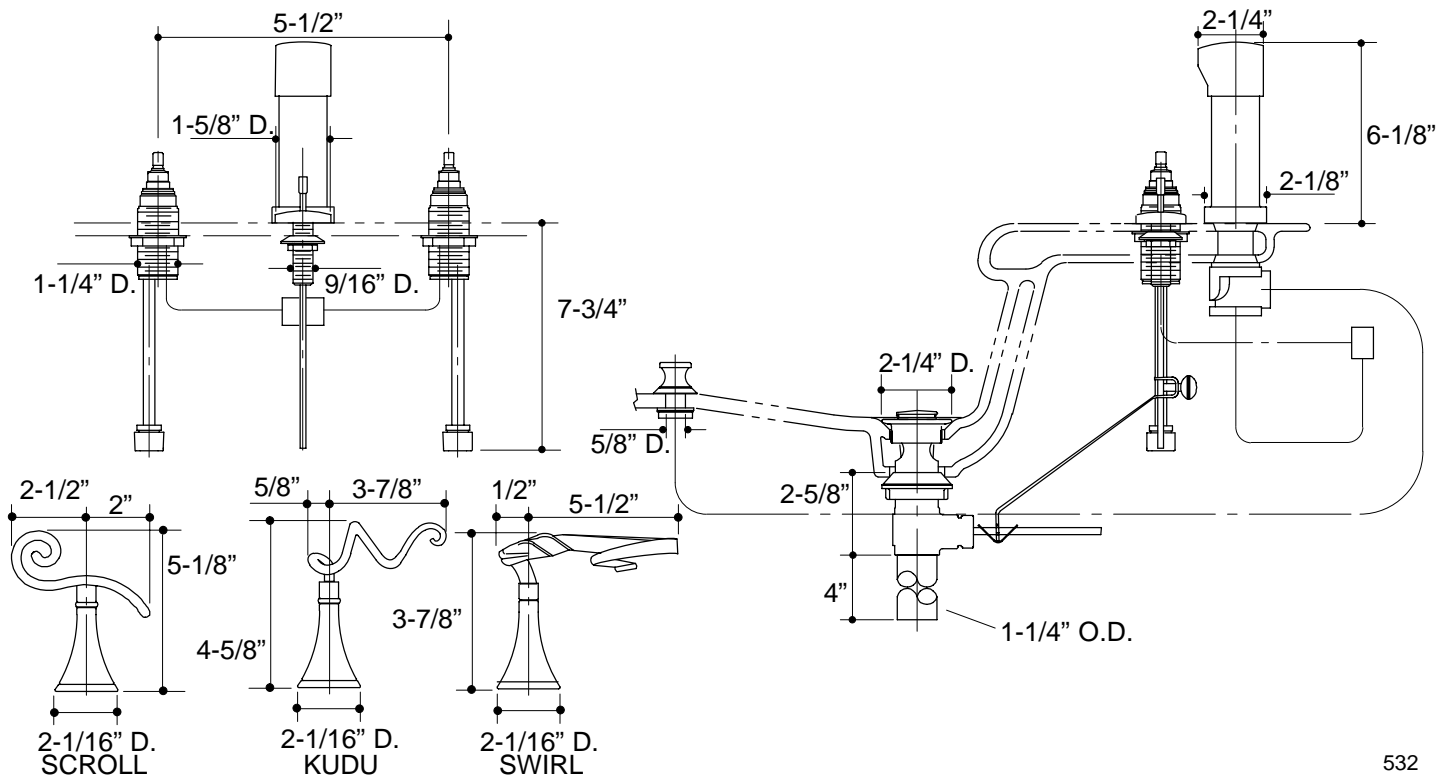

### Ordering Information

Applicable faucet:	
With swirl handles	K-616-4W
With scroll handles	K-616-4S
With kudu handles	K-616-4T
<b>ADA</b> Lever handles are ADA compliant	

532

**K-616** Finial Art Bidet Faucet  
114363-1-CA (9619)