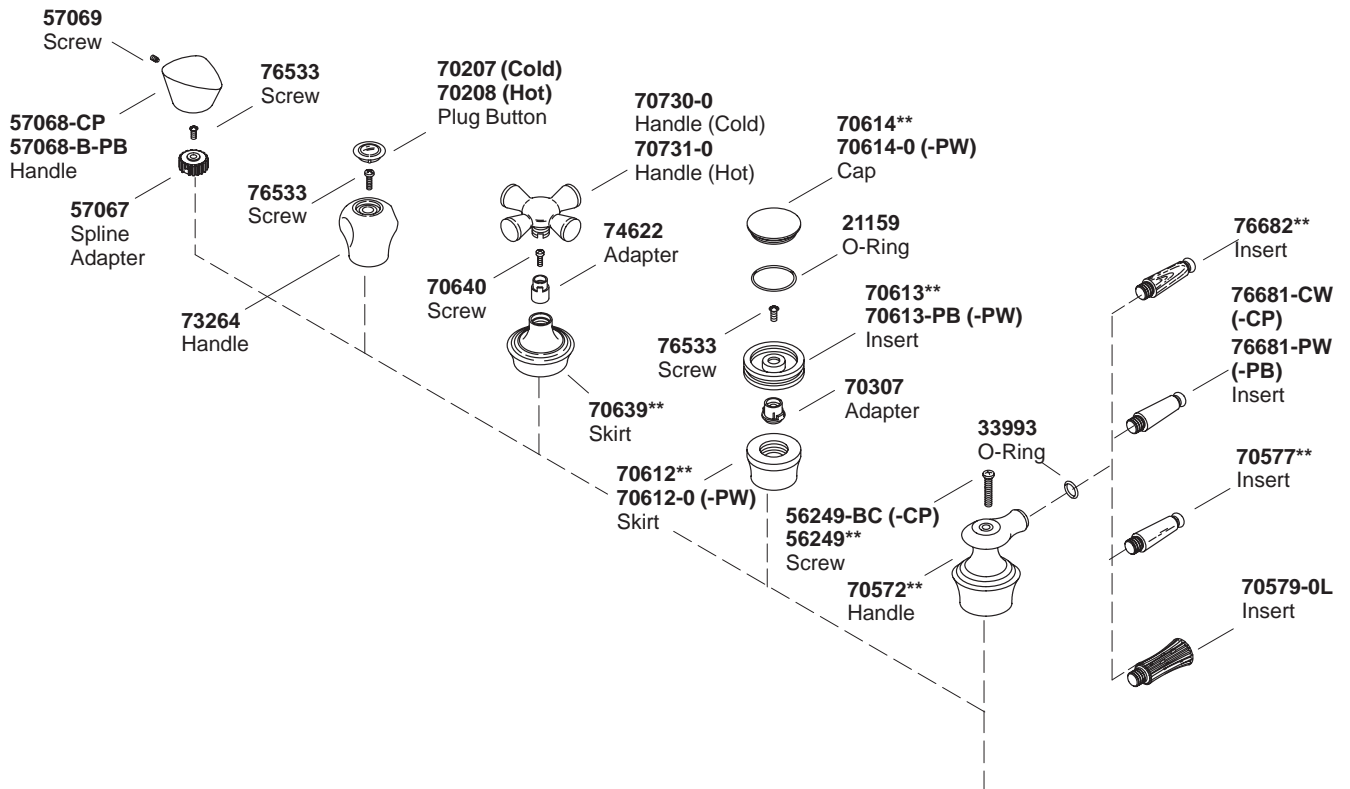

K#	Acrylic Handles	Decorator Series
K-15286-**-AA/FC	X	
K-15896-K**-AA/FC		X

Decorative Series - Handle									
K#	Euro Handle	Cross Handle	Lever Handle	Stacked Handle	Acrylic Insert	White Porcelain Insert	Wood Insert	Polished Brass Insert	Polished Chrome Insert
K-15850-1**-AA	X								
K-15850-3P**-AA/BA		X							
K-15850-4M**-AA/BA			X						X
K-15850-4N**-AA			X					X	
K-15850-4P**-AA			X			X			
K-15850-4R**-AA			X		X				
K-15850-4S**-AA			X				X		
K-15850-7M**-AA				X					X
K-15850-7N**-AA				X				X	

**Finish/color code must be specified when ordering.

**Finish/color code must be specified when ordering.