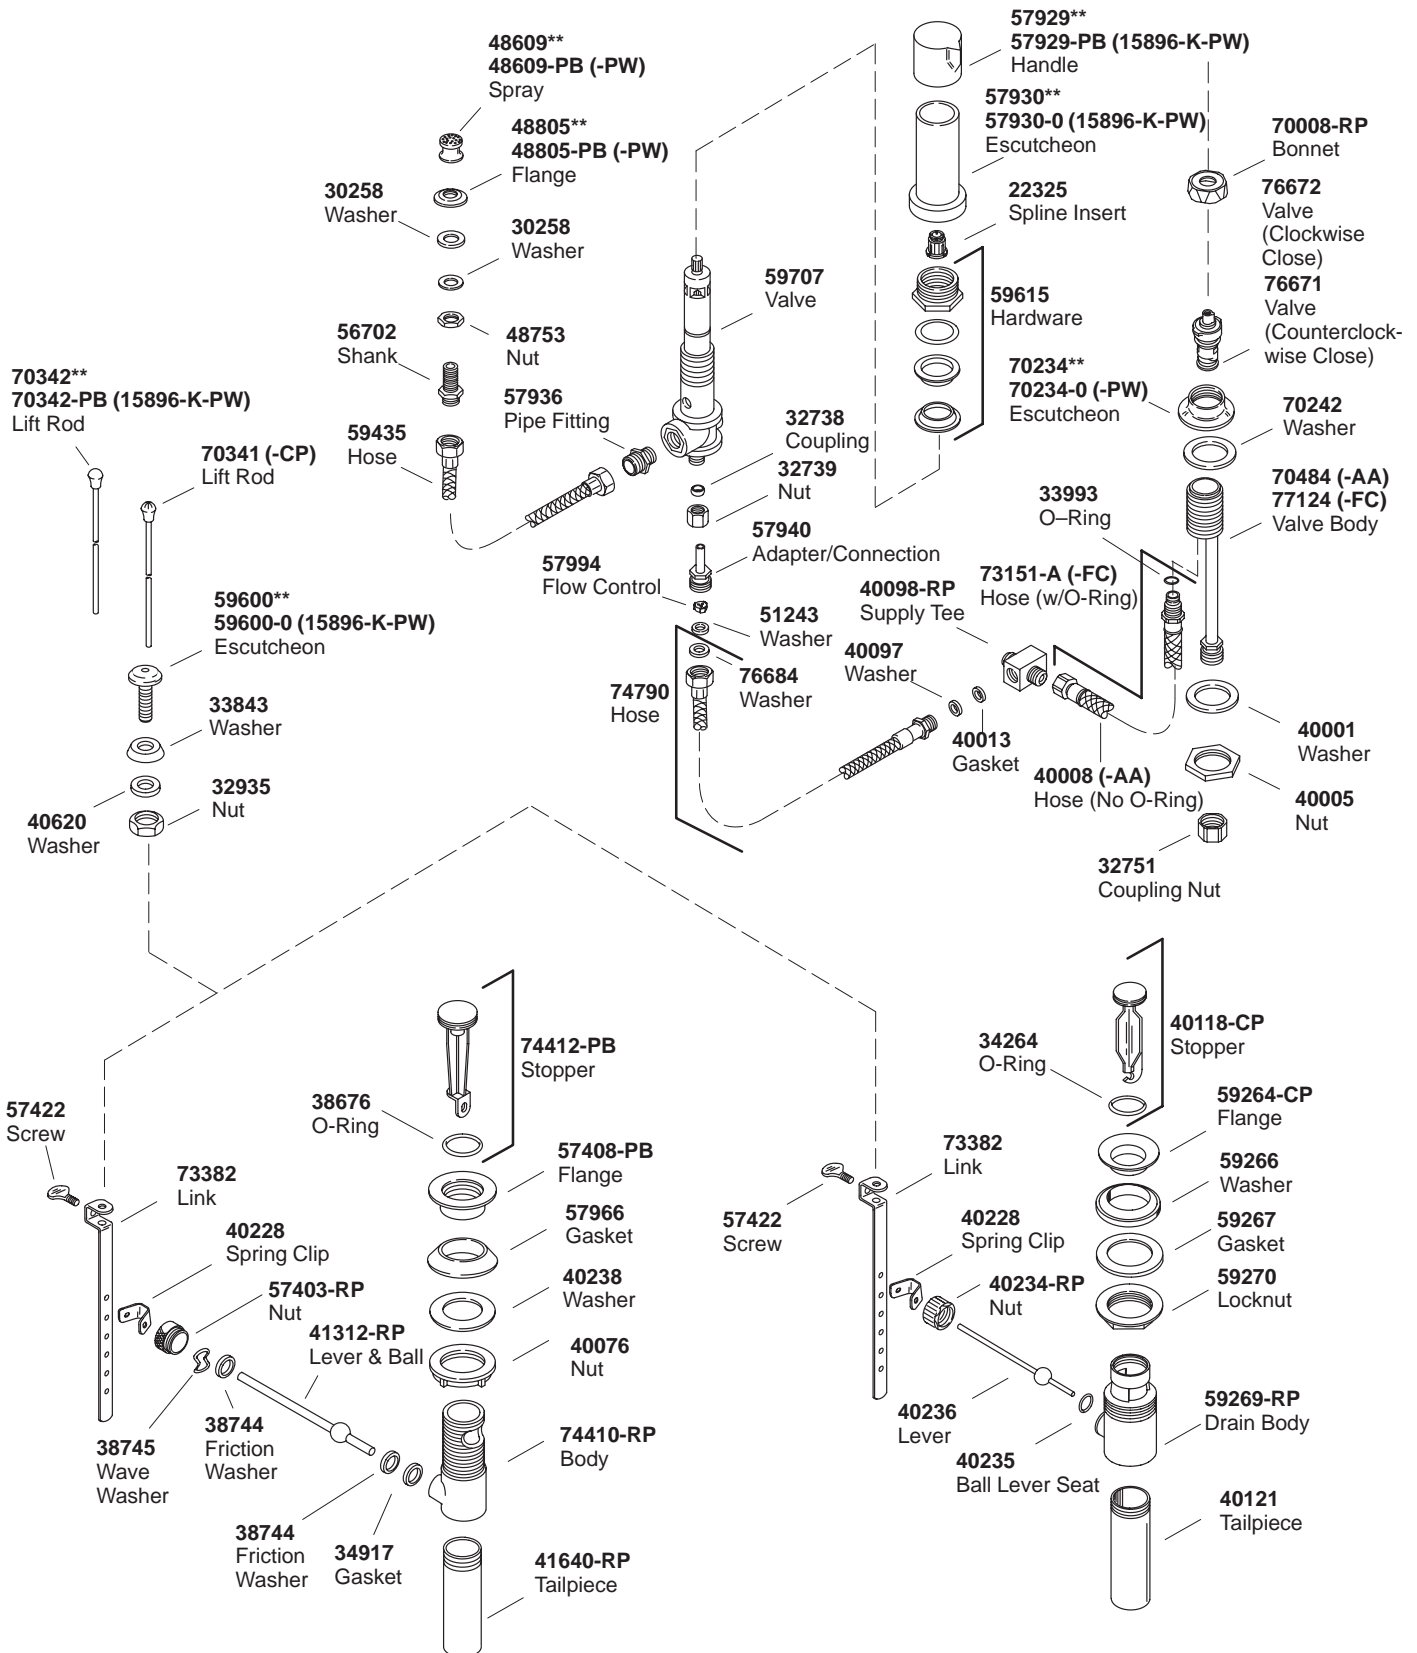

K#	Acrylic Handles	Decorator Series
K-15286-**-AA/FC	X	
K-15896-K**-AA/FC		X

Decorative Series - Handle									
K#	Euro Handle	Cross Handle	Lever Handle	Stacked Handle	Acrylic Insert	White Porcelain Insert	Wood Insert	Polished Brass Insert	Polished Chrome Insert
K-15850-1**-AA	X								
K-15850-3P**-AA/BA		X							
K-15850-4M**-AA/BA			X						X
K-15850-4N**-AA			X					X	
K-15850-4P**-AA			X			X			
K-15850-4R**-AA			X		X				
K-15850-4S**-AA			X				X		
K-15850-7M**-AA				X					X
K-15850-7N**-AA				X				X	

**Finish/color code must be specified when ordering.

**Finish/color code must be specified when ordering.