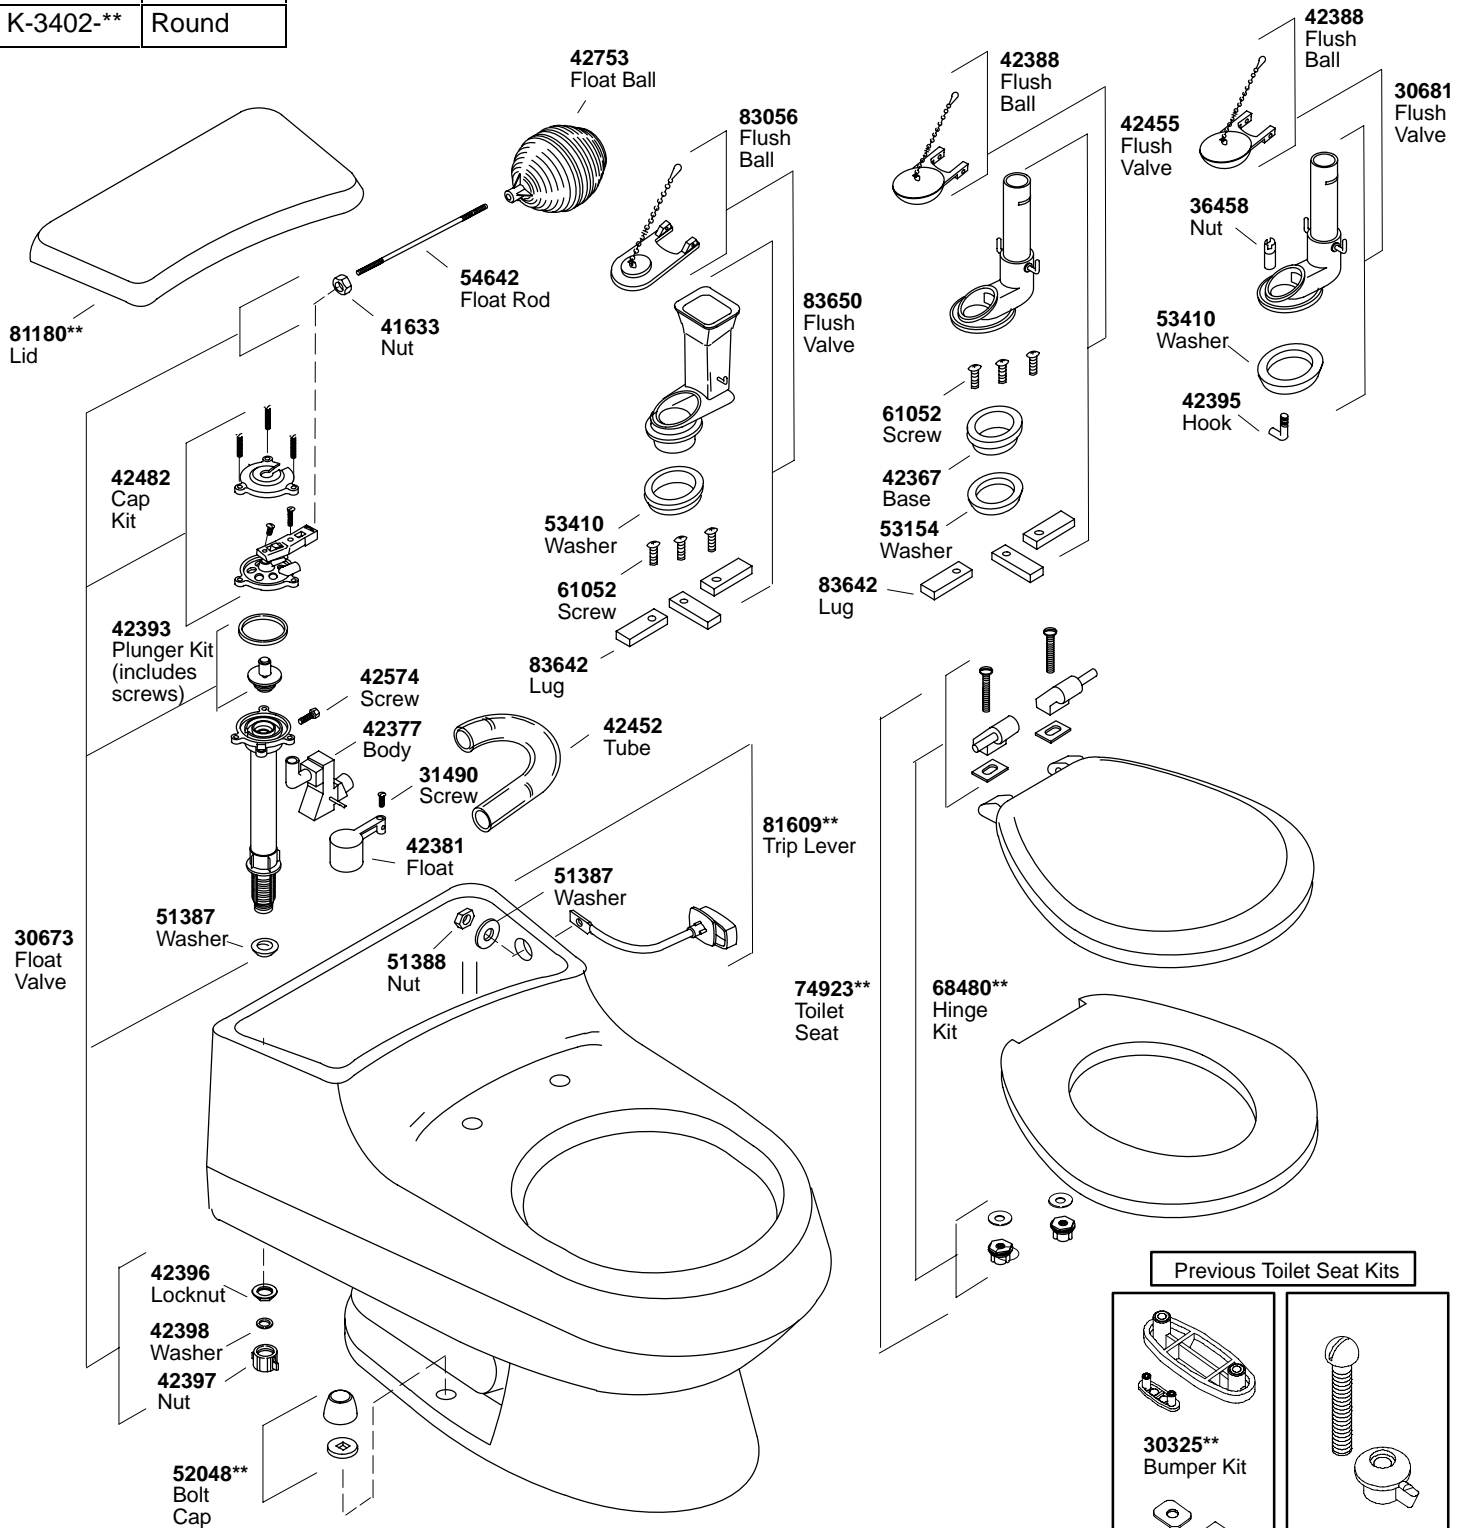

K#	Bowl
K-3402-**	Round

Previous Toilet Seat Kits

**Finish/color code must be specified when ordering.