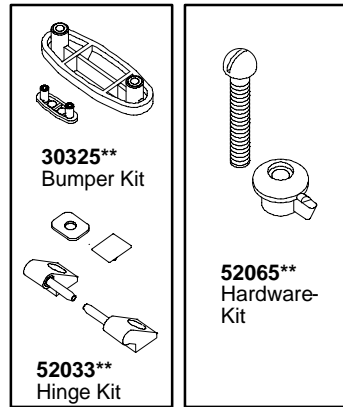

K#	Bowl
K-3402-**	Round

Previous Toilet Seat Kits

**Finish/color code must be specified when ordering.