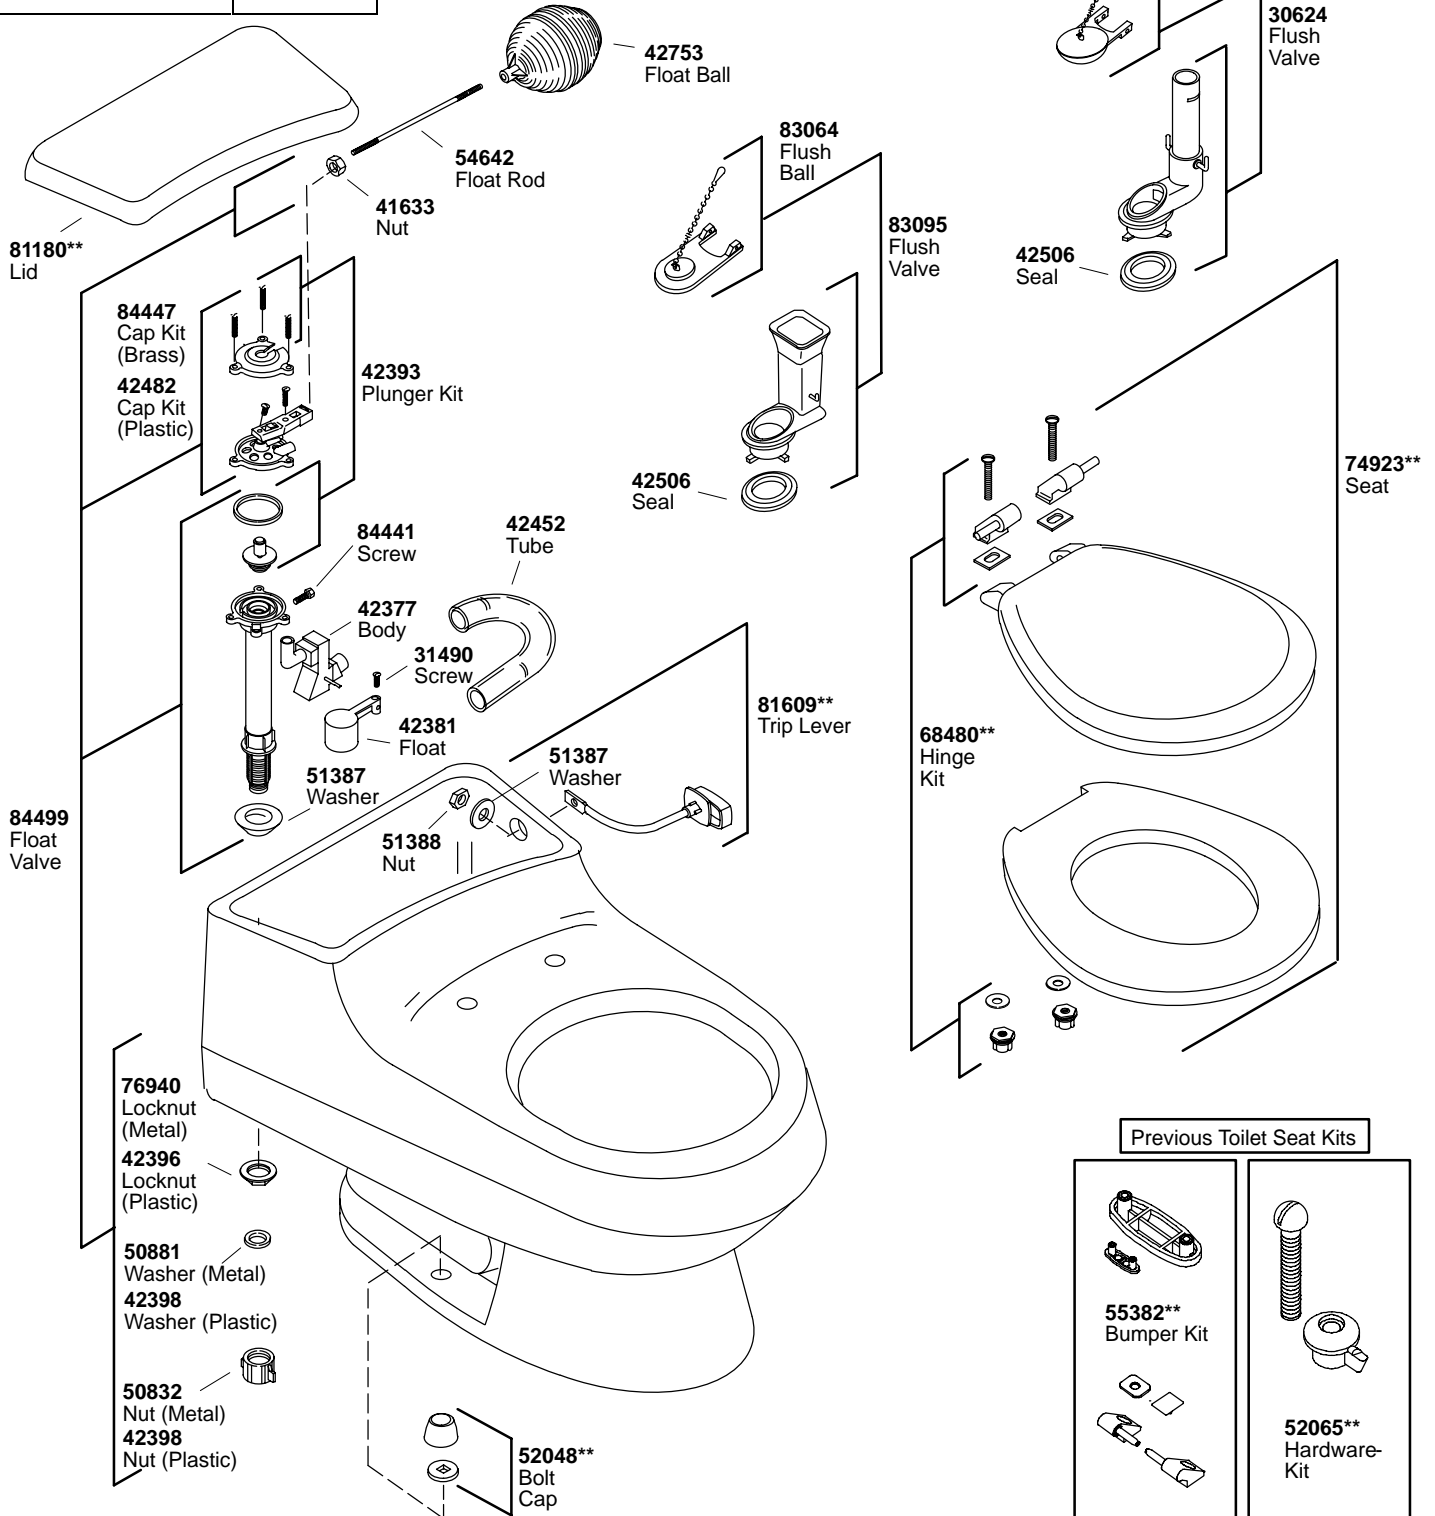

K#	Bowl
K-3402-**	Round
K-3402-**-AA/BA	Round
K-3402-C-**-AA	Round

Previous Toilet Seat Kits

**Finish/color code must be specified when ordering.