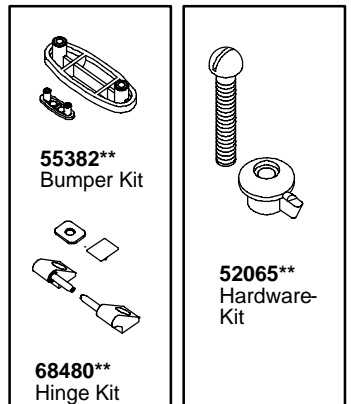

K#	Bowl
K-3402-**	Round
K-3402-**-AA/BA	Round
K-3402-C-**-AA	Round

Previous Toilet Seat Kits

**Finish/color code must be specified when ordering.