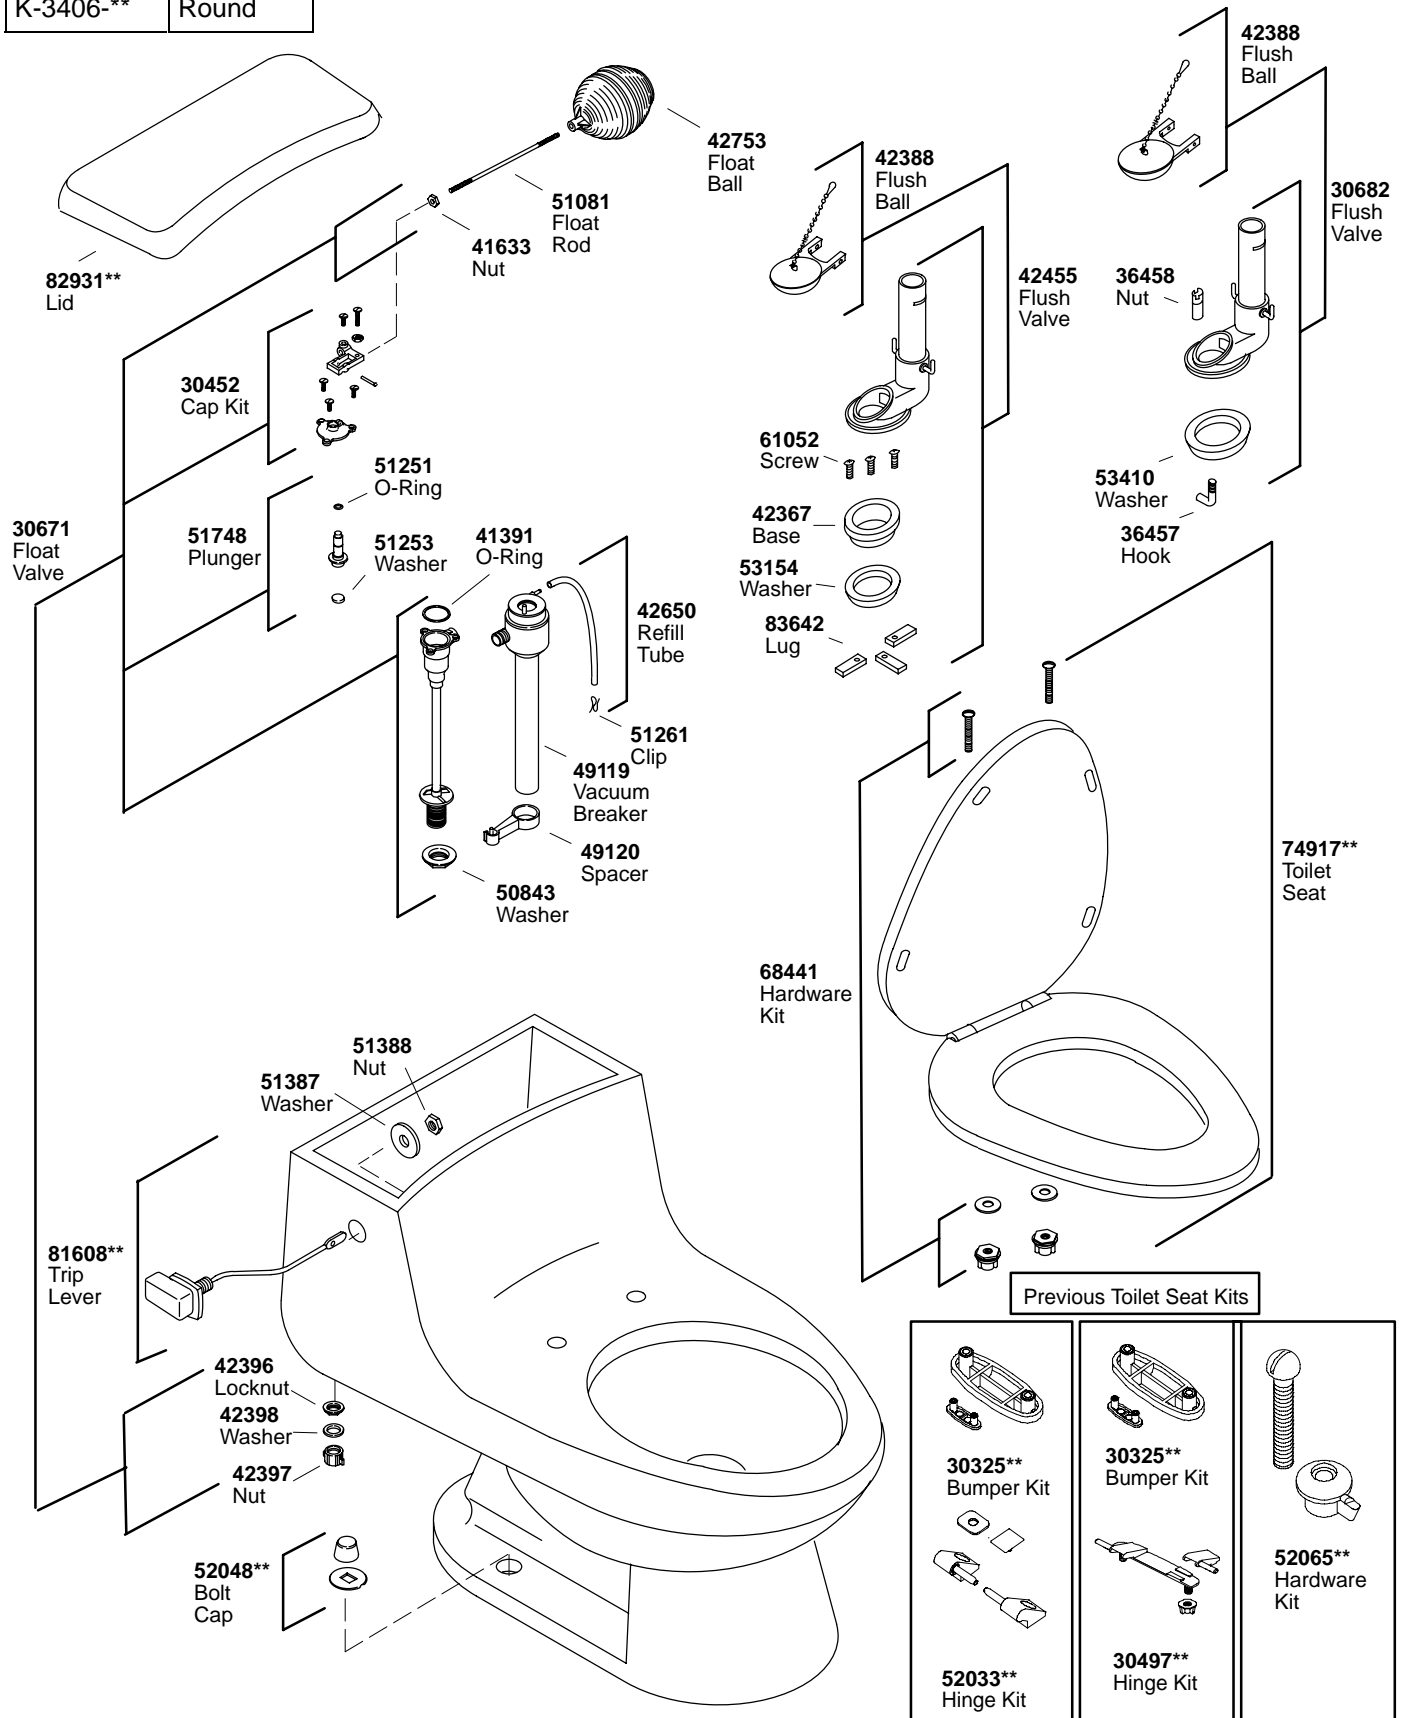

K#	Bowl
K-3406-**	Round

**Finish/color code must be specified when ordering.