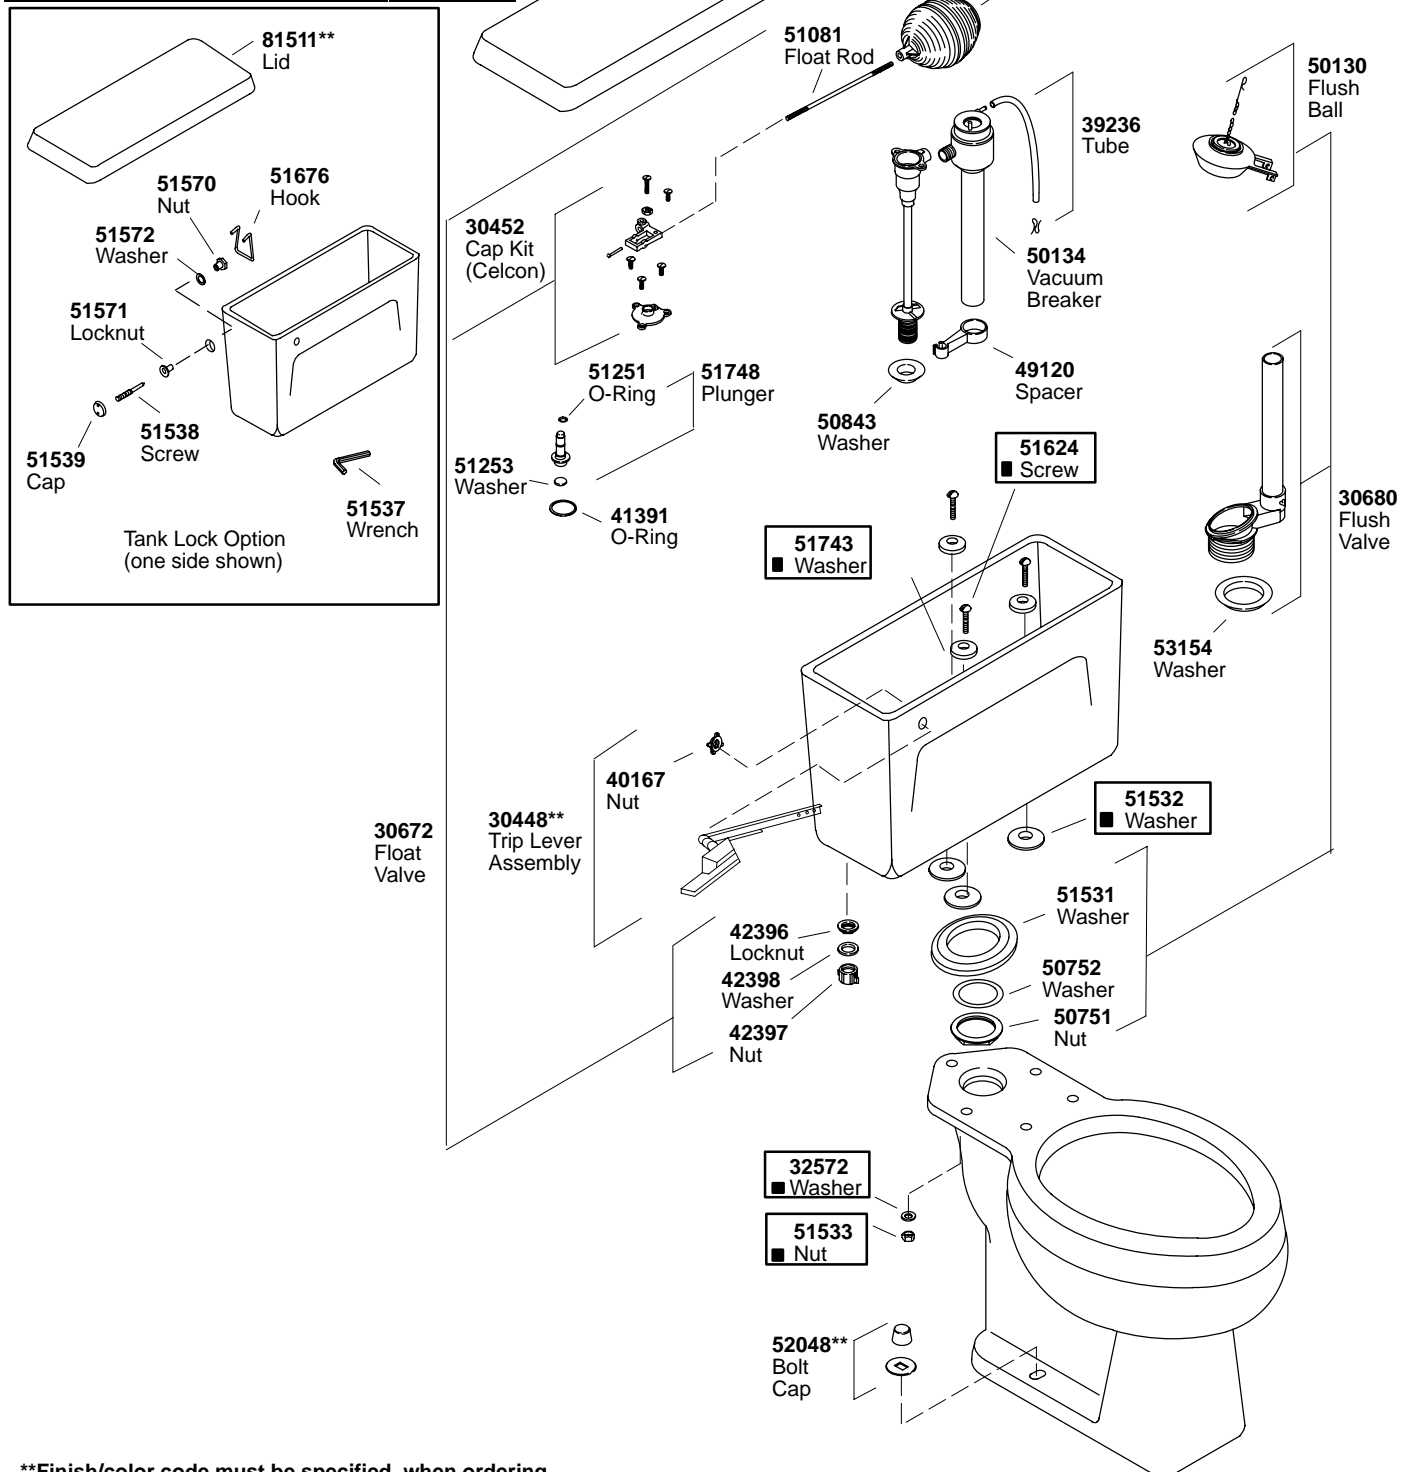

K#	Bowl	Tank Locks
K-3502-C-**-AA	Round	
K-3502-CT-**-AA	Round	X
K-3502-CU-**-AA	Round	
K-3504-C-**-AA	Round	
K-3504-CT-**-AA	Round	X
K-3504-CU-**-AA	Round	

52050 Tank Accessory Pack Consists of:
 51624 (3 ea.), 32572 (3 ea.), 51533 (3ea.), 51743 (3 ea.), 51532 (6 ea.)

**Finish/color code must be specified when ordering.