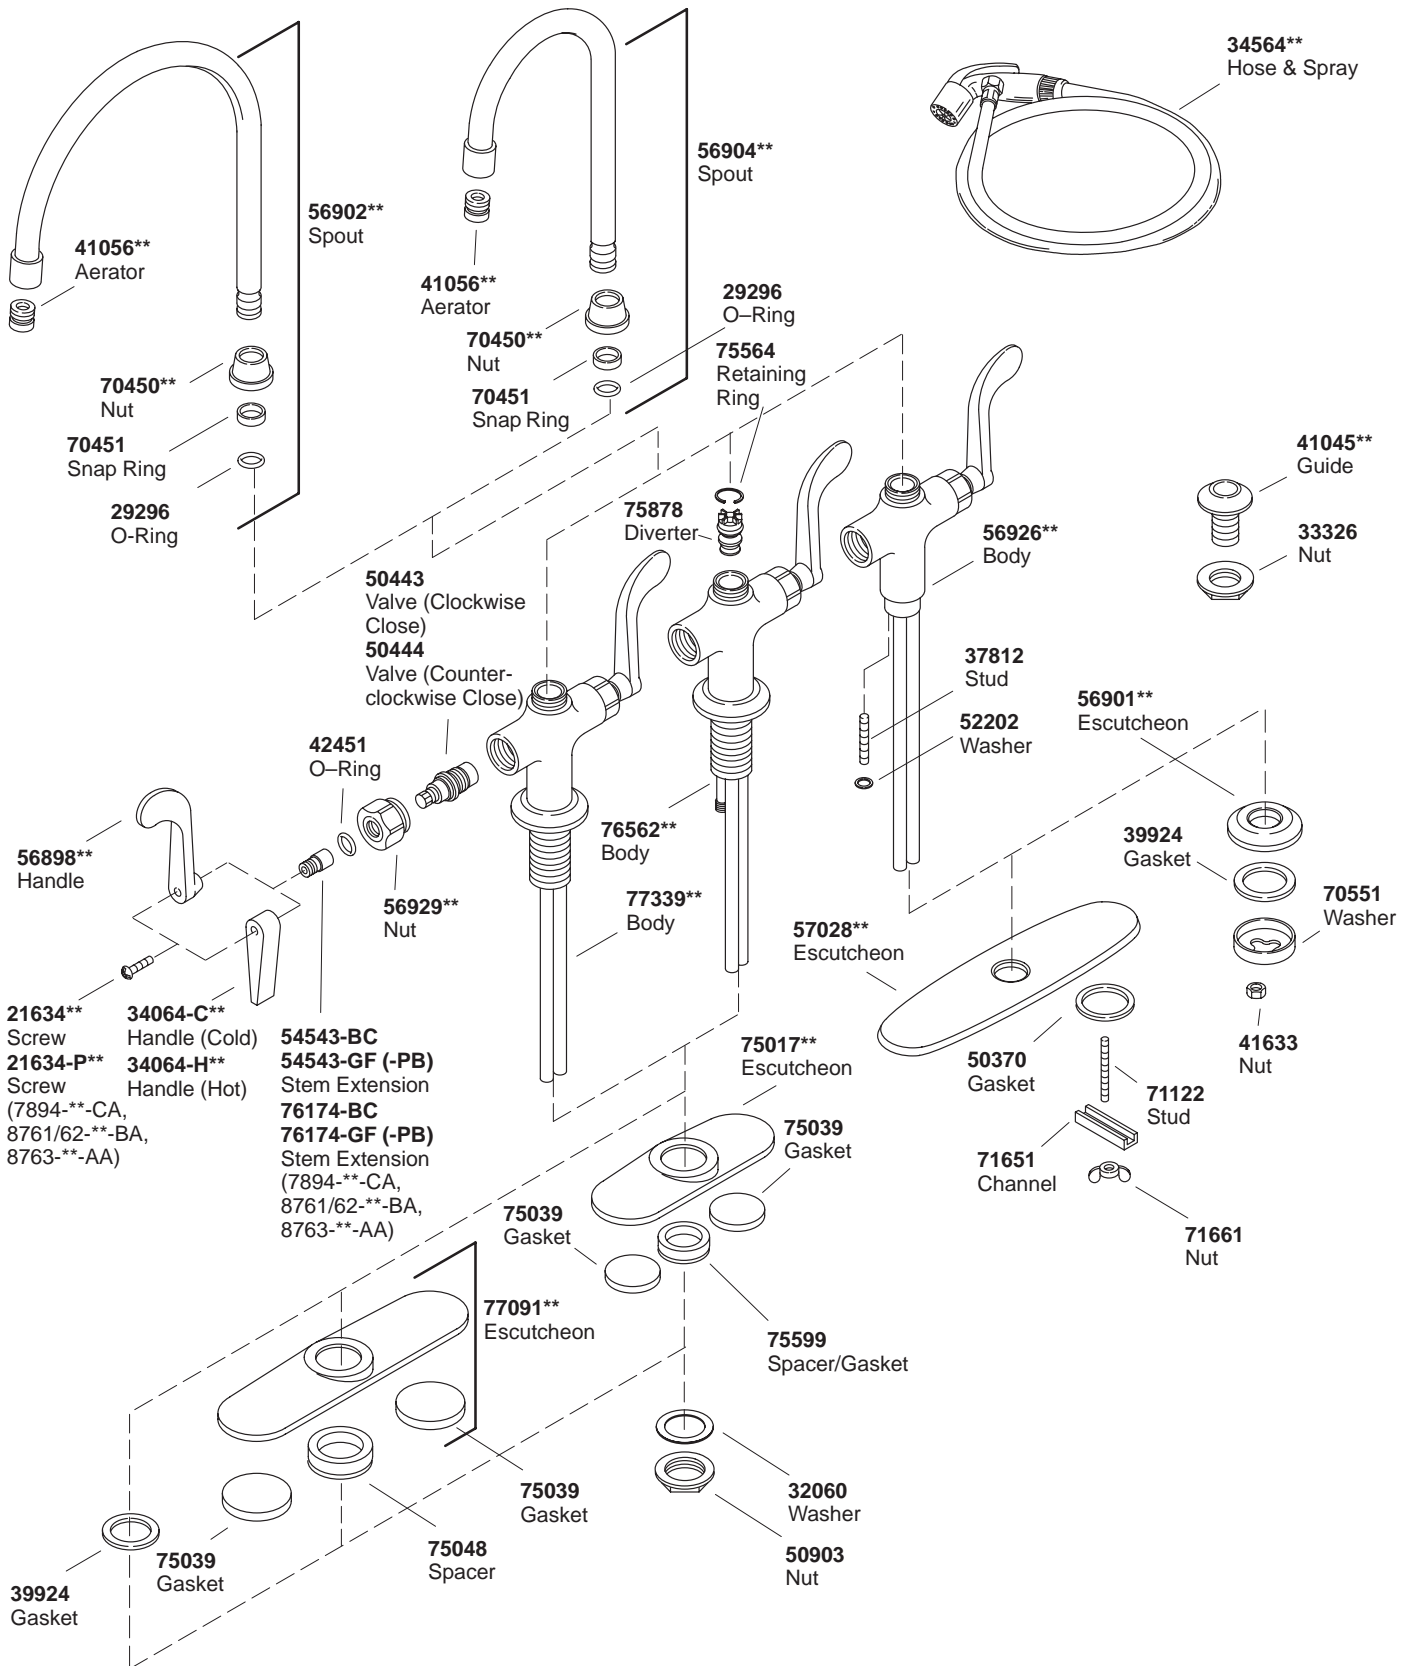

K#	Wristblade Handles	Lever Handles	Spray	5-1/2" Gooseneck Spout	9-1/4" Gooseneck Swing Spout	Escutcheon Only
K-7894-**-BA/CA		X		X		
K-8761-**-AA/BA	X			X		
K-8762-**-AA/BA	X				X	
K-8763-**-AA	X		X		X	
K-8768-**-AA						X
K-14511-**-AA						X
K-14531-**-AA						X

\*\*Finish/color code must be specified when ordering.

\*\*Finish/color code must be specified when ordering.