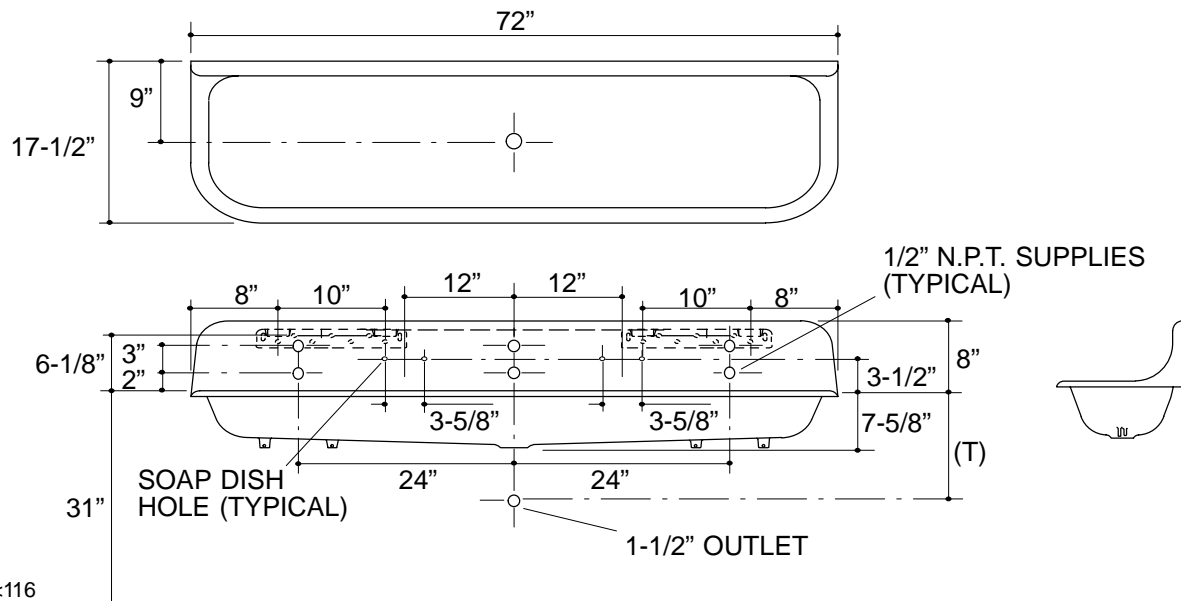

Ordering Information

Accessories/hardware:		
Adjustable pedestal	K-3264	optional
Adjustable pedestal	K-3265	optional
Soap dish	K-8880	recommended*
Rough-plated wash sink faucet	K-8892	recommended*
* Dimensions illustrated.		

Product Information

Fixture*:		basin area	water depth
Lavatory		68" x 14"	7"
Outlet	2-1/8" D.		
Faucet holes	1-1/2" D.		
Number of faucets			3
Soap dish holes	5/16" D.		
Number of soap dishes			2
* Approximate measurements for comparison only.			

Included Components:	
Hangers	64503

Installation Notes

Refer to installation instructions included with fixture before beginning installation.

Roughing-In Notes
Fixture dimensions are nominal and conform to tolerances in ASME/ANSI Standard A112.19.1M.
(T) Drain typically 11-7/8".