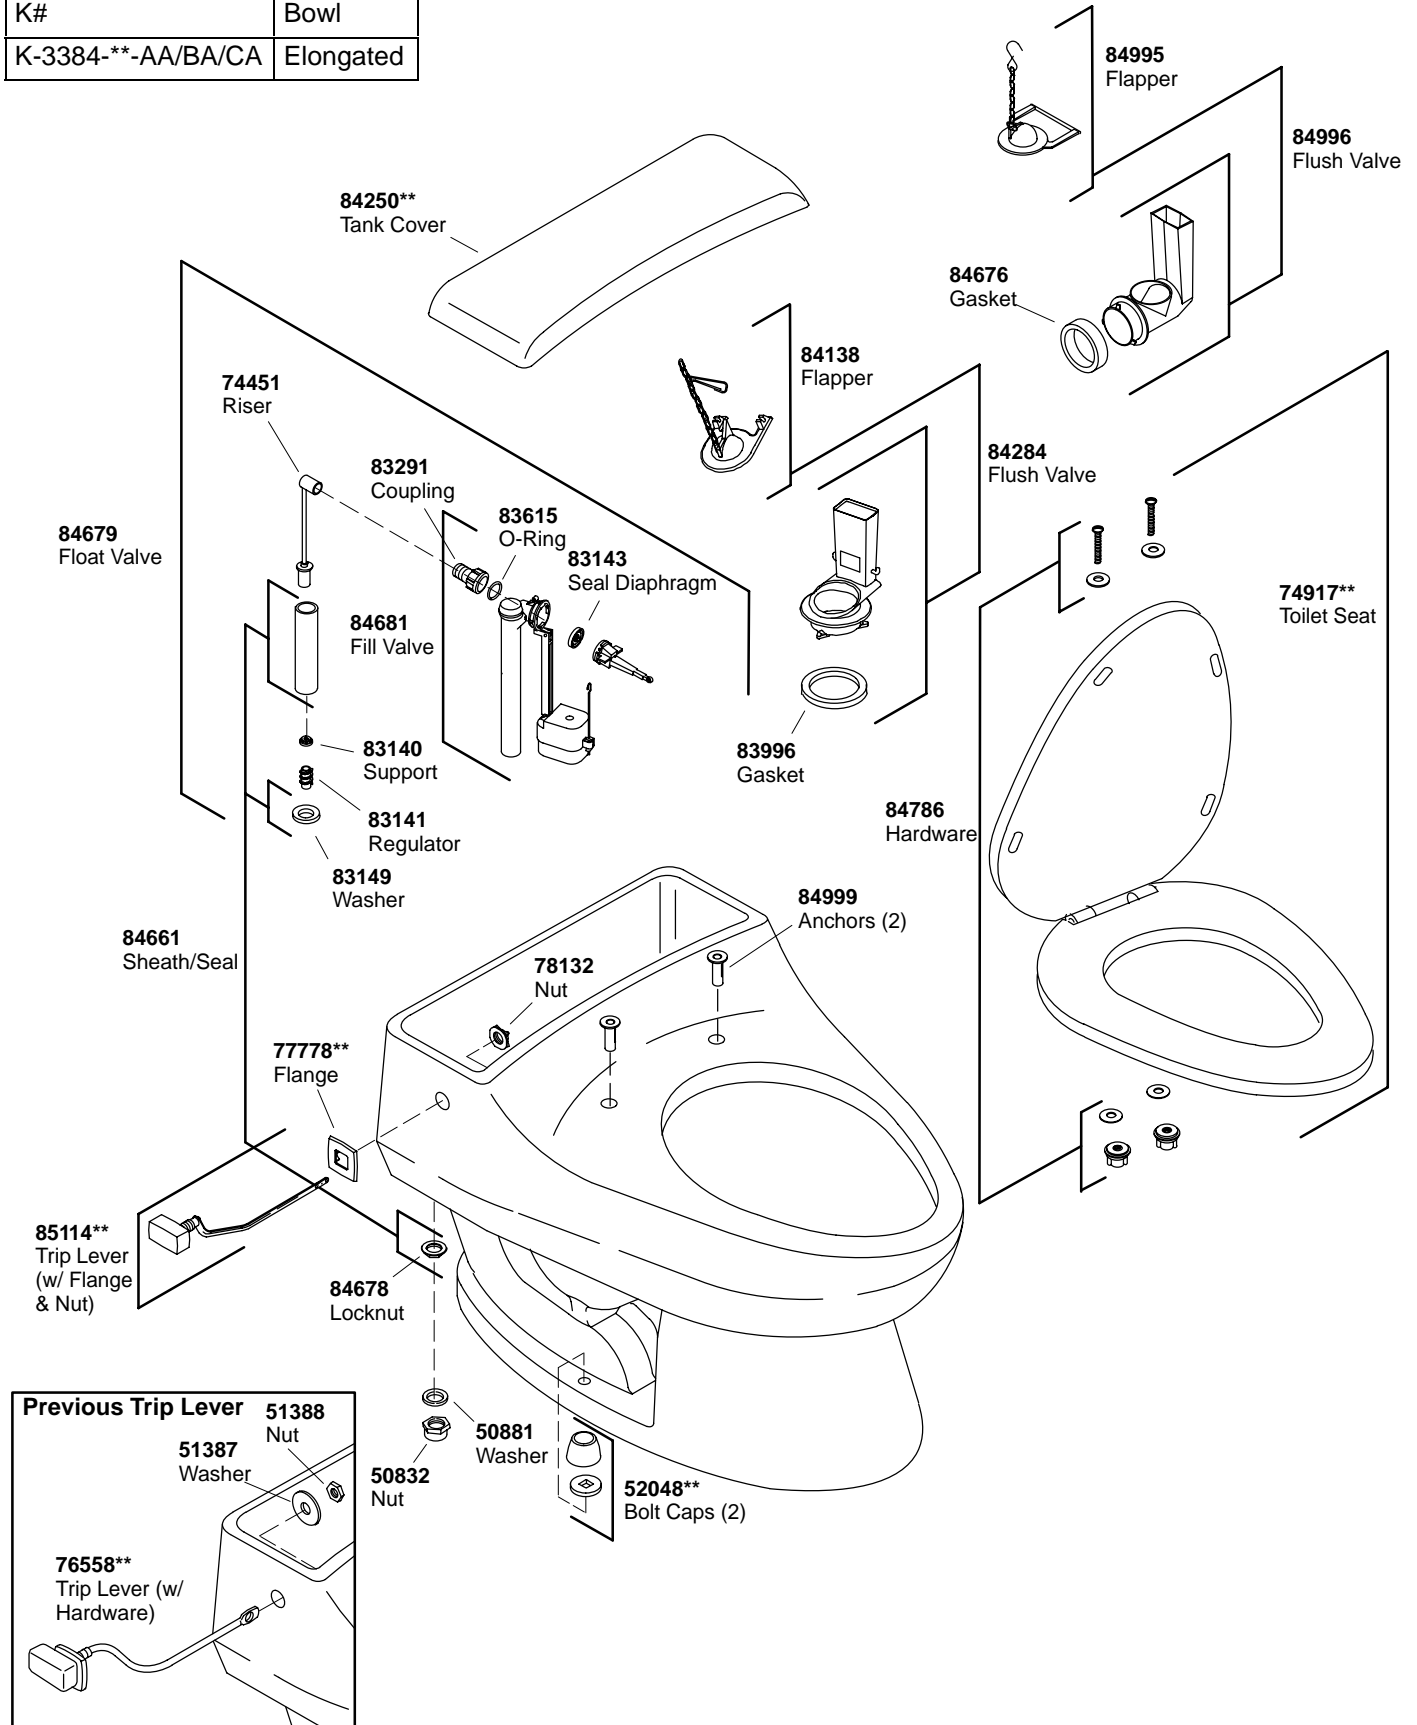

K#	Bowl
K-3384-**-AA/BA/CA	Elongated

\*\*Finish/color code must be specified when ordering.