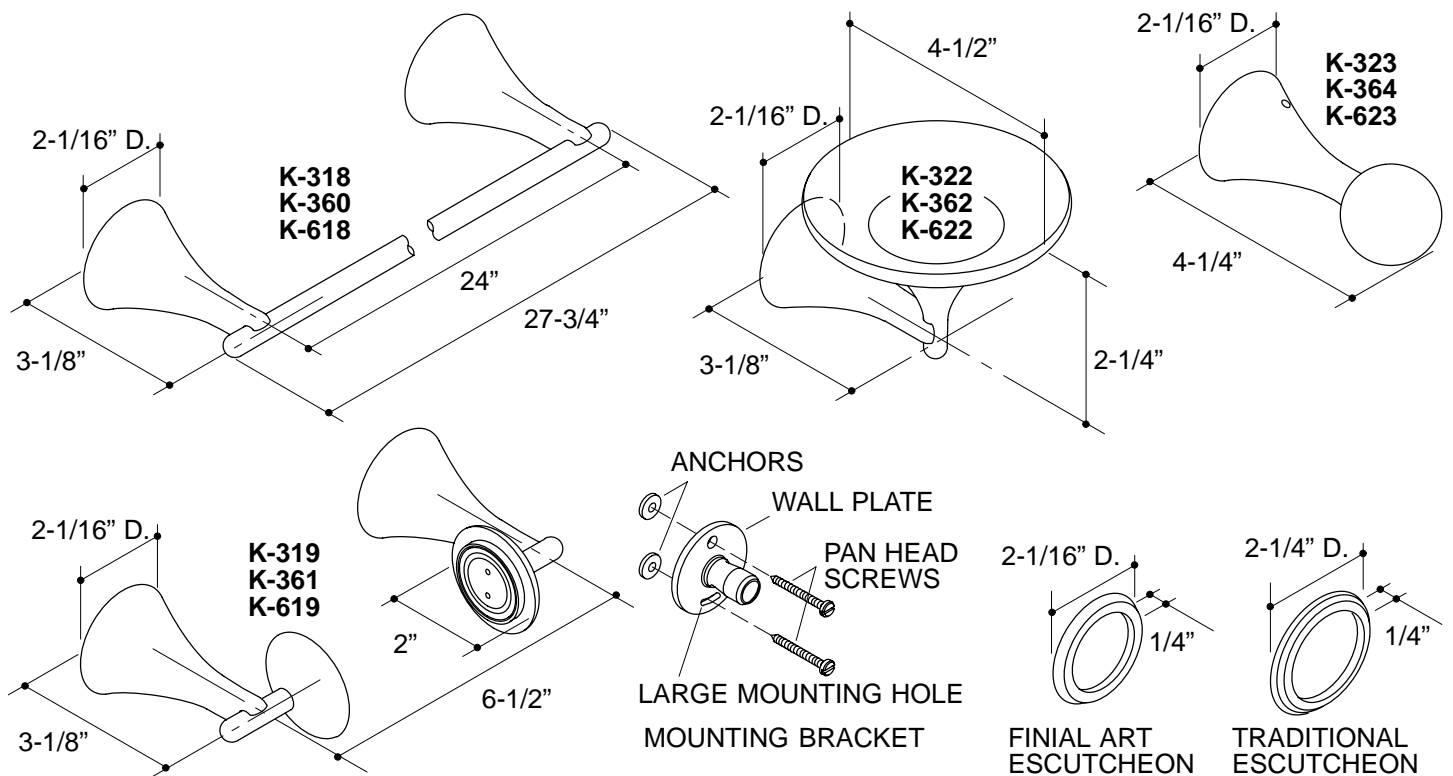

Ordering Information

Applicable product:	
Finial towel bar	Fundamental K-318-**-AA
	Traditional K-360-**-AA
	Art K-618-**-AA
Finial toilet tissue holder	Fundamental K-319-**-AA
	Traditional K-361-**-AA
	Art K-619-**-AA
Finial soap dish	Fundamental K-322-**-AA
	Traditional K-362-**-AA
	Art K-622-**-AA
Finial robe hanger	Fundamental K-323-**-AA
	Traditional K-364-**-AA
	Art K-623-**-AA

K-318 Finial Accessories
114475-1-BA (9630)

NOTES: