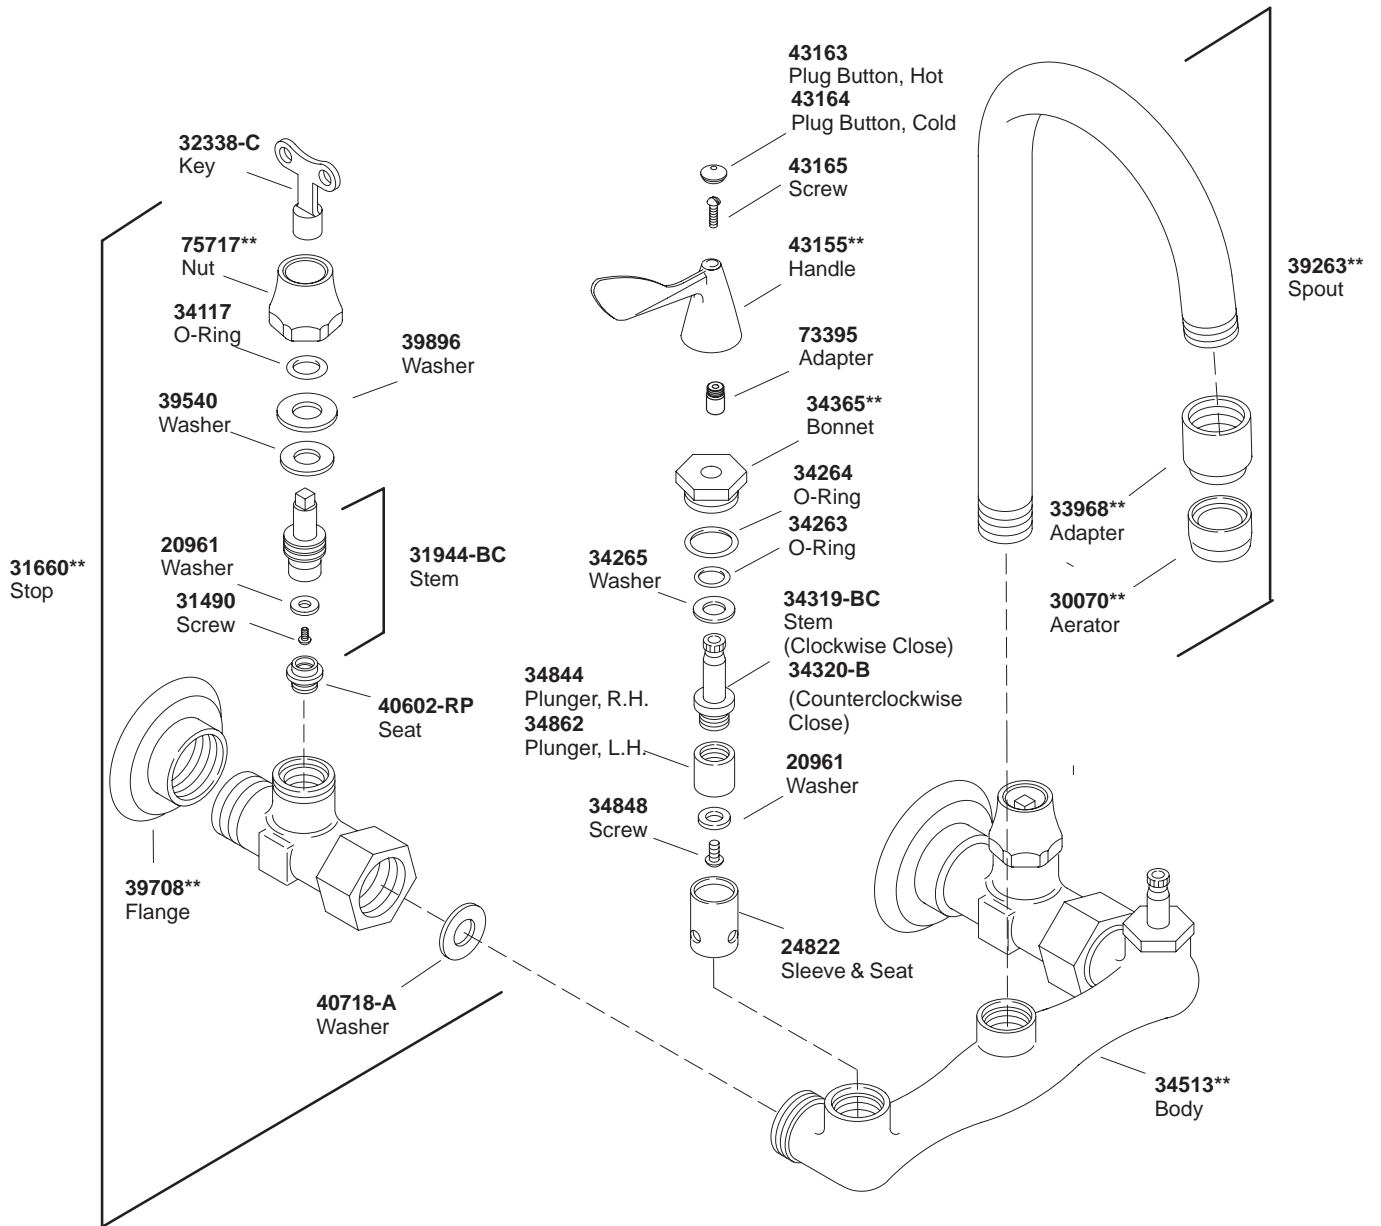

KOHLER® SERVICE PARTS

FINESSE™ SINK FAUCET

K#	Handle
13592-**-AA	Wristblade

**Finish/color code must be specified when ordering.