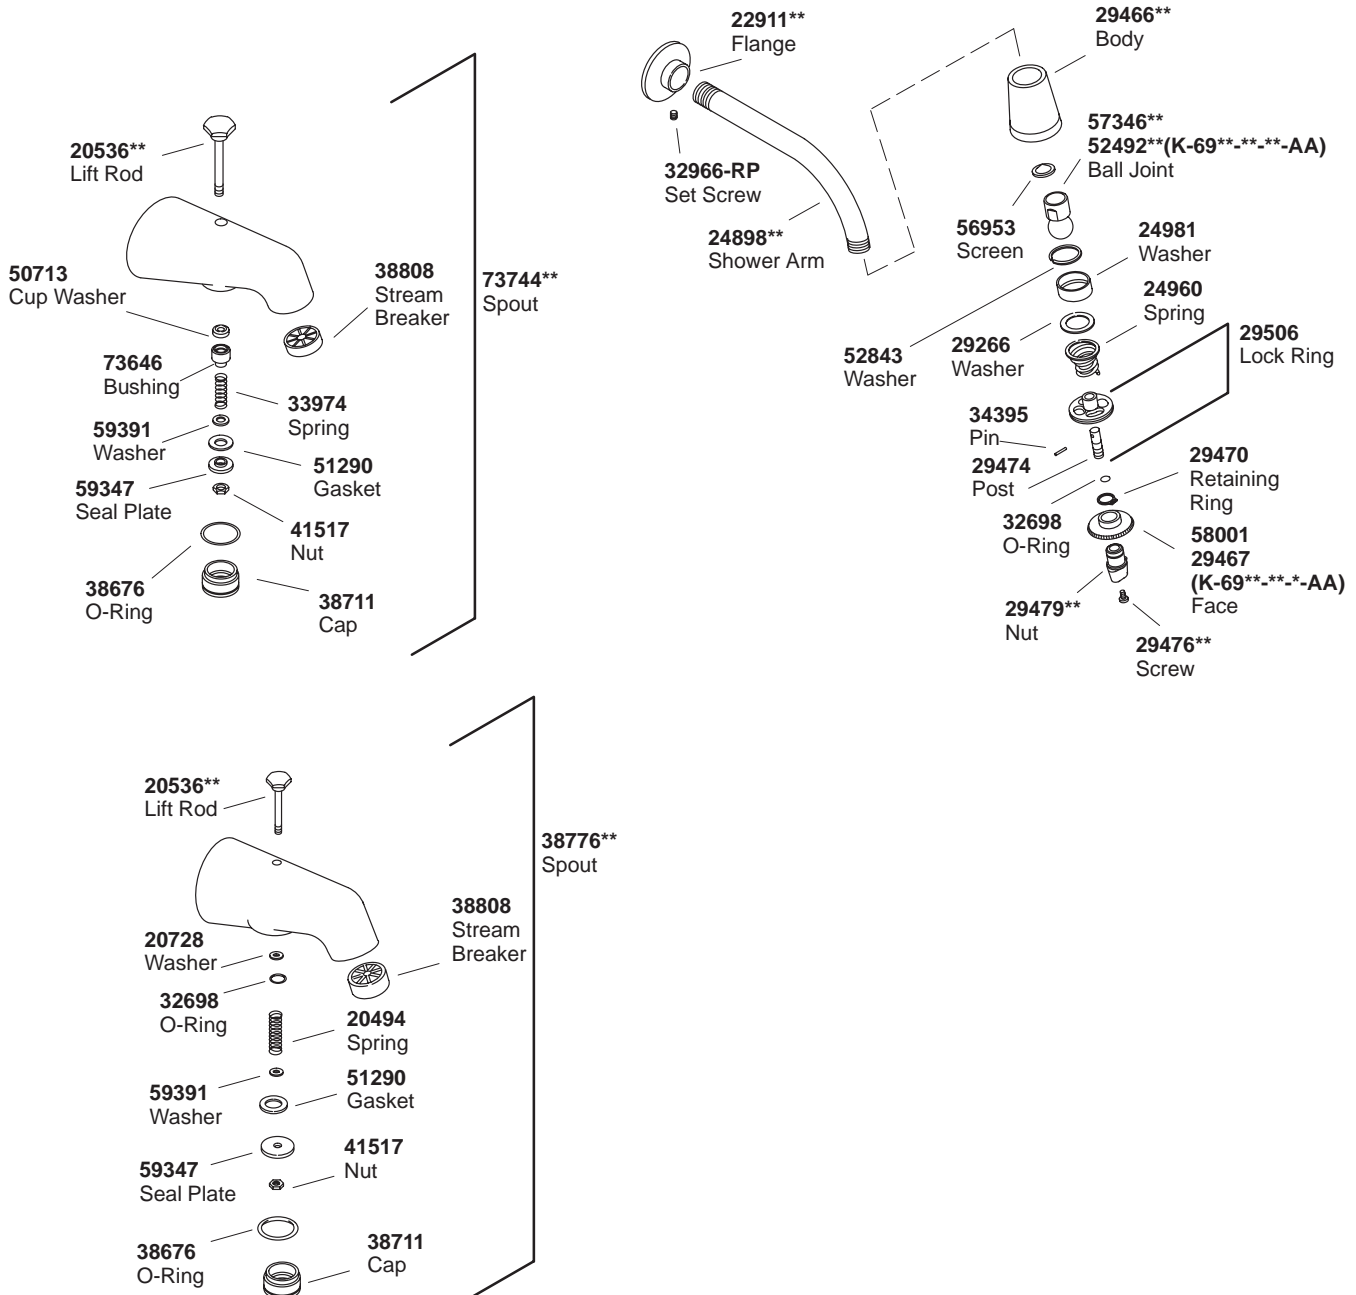

K#	Screw Stops	Valve	Bath and Shower Faucet	Shower Faucet	Standard Handle	Lever Handle
K-T6908-2A-**-AA			X		X	
K-6908-2A-**-AA/BA/CA		X	X		X	
K-T6908-4A-**-AA			X			X
K-6908-4A-**-AA/BA/CA		X	X			X
K-6909-2A-**-AA/BA/CA	X	X	X		X	
K-6909-4A-**-AA/BACA	X	X	X			X
K-T6910-2A-**-AA				X	X	
K-6910-2A-**-AA/BA/CA		X		X	X	
K-T6910-4A-**-AA				X		X
K-6910-4A-**-AA/BA/CA		X		X		X
K-6912-2A-**-AA/BA/CA	X	X		X	X	
K-6912-4A-**-AA/BA/CA	X	X		X		X
K-T6913-2-**-AA					X	
K-6913-2-**-AA/BA		X			X	
K-T6913-4-**-AA						X
K-6913-4-**-AA/BA		X				X
K-6914-2-**-AA/BA	X	X			X	
K-6914-4-**-AA/BA	X	X			X	
K-304-K-NA-AA		X				
K-304-KS-NA-AA	X	X				

\*\*Finish/color code must be specified when ordering.

\*\*Finish/color code must be specified when ordering.

# KOHLER<sup>®</sup> SERVICE PARTS

## TRITON™ RITE-TEMP™ BATH AND SHOWER FAUCETS

\*\*Finish/color code must be specified when ordering.

**\*\*Finish/color code must be specified when ordering.**