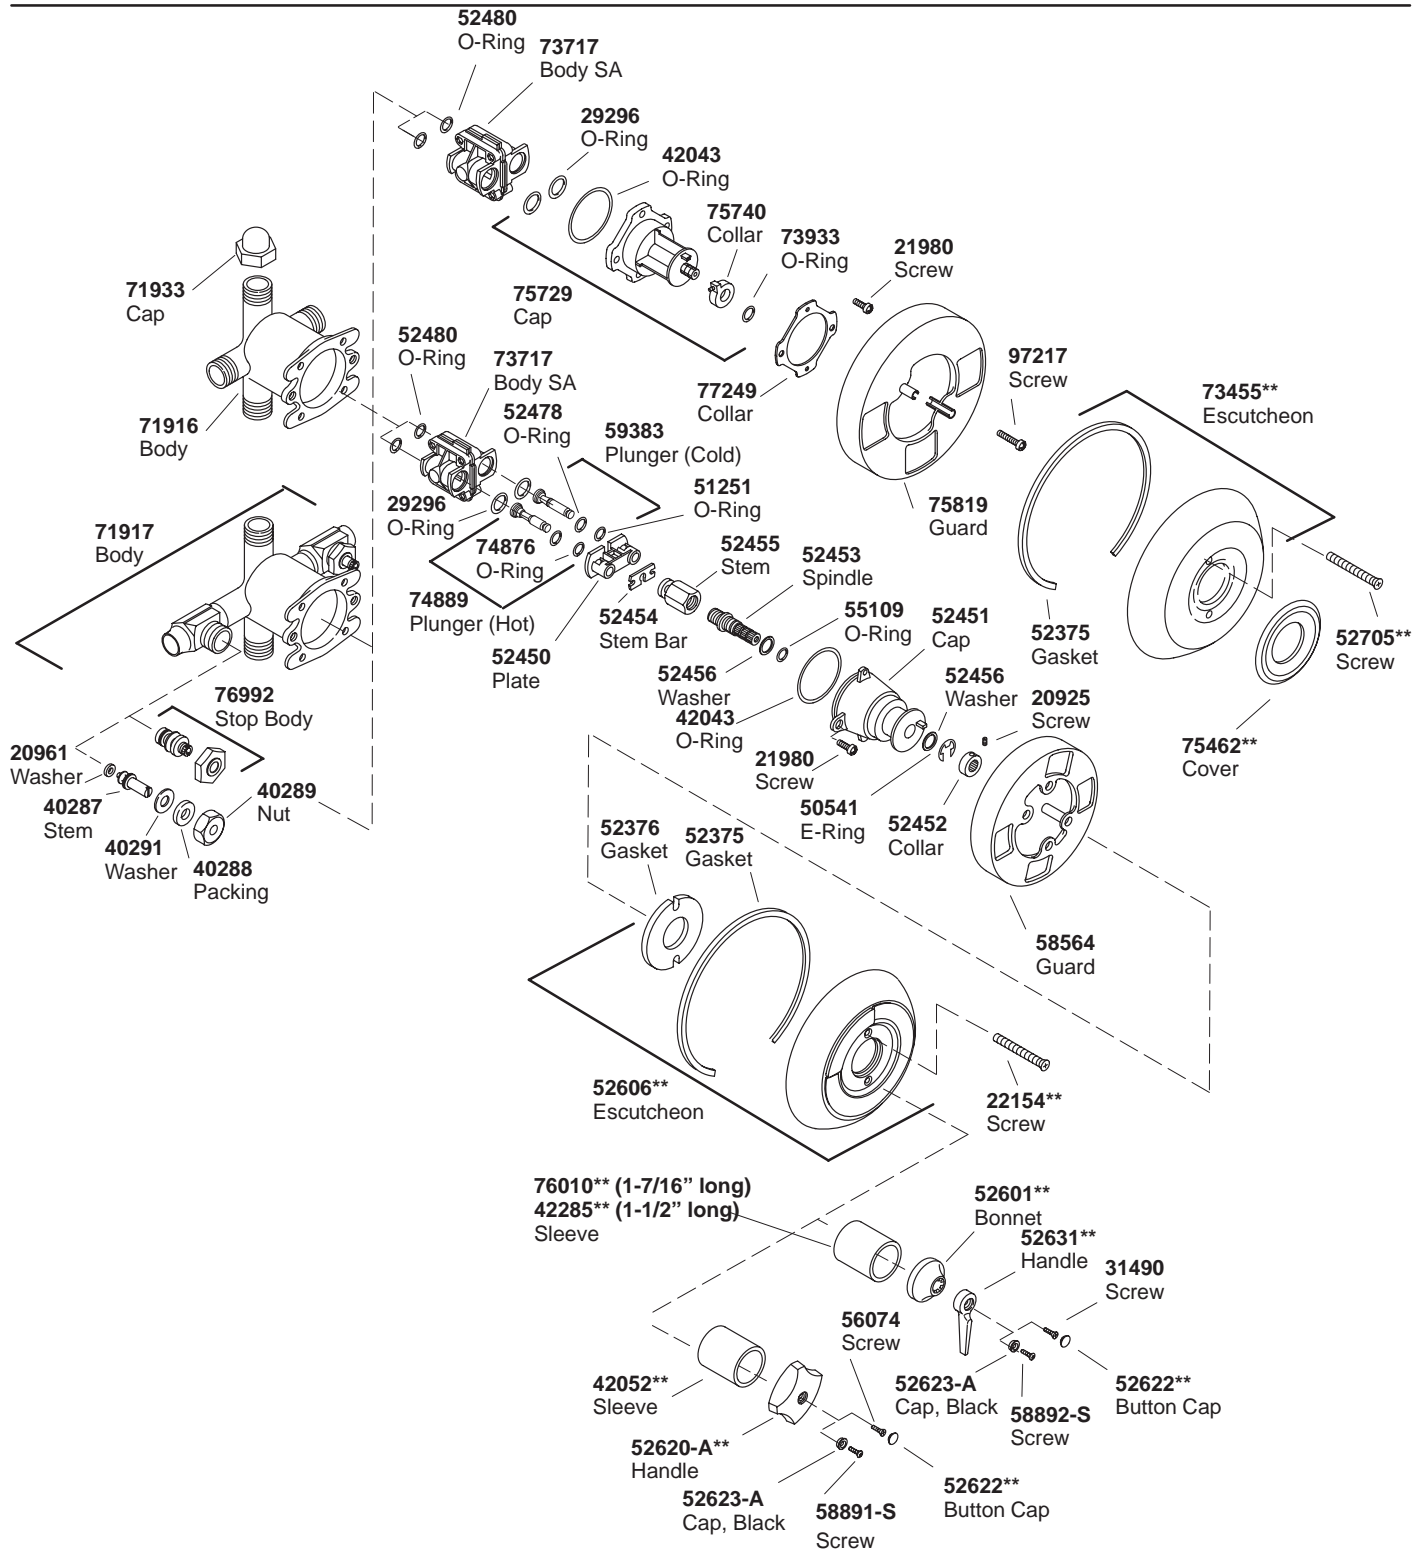

K#	Screw Stops	Valve	Bath and Shower Faucet	Shower Faucet	Standard Handle	Lever Handle
K-T6908-2A-**-AA			X		X	
K-6908-2A-**-AA/BA/CA		X	X		X	
K-T6908-4A-**-AA			X			X
K-6908-4A-**-AA/BA/CA		X	X			X
K-6909-2A-**-AA/BA/CA	X	X	X		X	
K-6909-4A-**-AA/BACA	X	X	X			X
K-T6910-2A-**-AA				X	X	
K-6910-2A-**-AA/BA/CA		X		X	X	
K-T6910-4A-**-AA				X		X
K-6910-4A-**-AA/BA/CA		X		X		X
K-6912-2A-**-AA/BA/CA	X	X		X	X	
K-6912-4A-**-AA/BA/CA	X	X		X		X
K-T6913-2-**-AA					X	
K-6913-2-**-AA/BA		X			X	
K-T6913-4-**-AA						X
K-6913-4-**-AA/BA		X				X
K-6914-2-**-AA/BA	X	X			X	
K-6914-4-**-AA/BA	X	X			X	
K-304-K-NA-AA		X				
K-304-KS-NA-AA	X	X				

\*\*Finish/color code must be specified when ordering.

\*\*Finish/color code must be specified when ordering.

# KOHLER<sup>®</sup> SERVICE PARTS

## TRITON™ RITE-TEMP™ BATH AND SHOWER FAUCETS

\*\*Finish/color code must be specified when ordering.

**\*\*Finish/color code must be specified when ordering.**