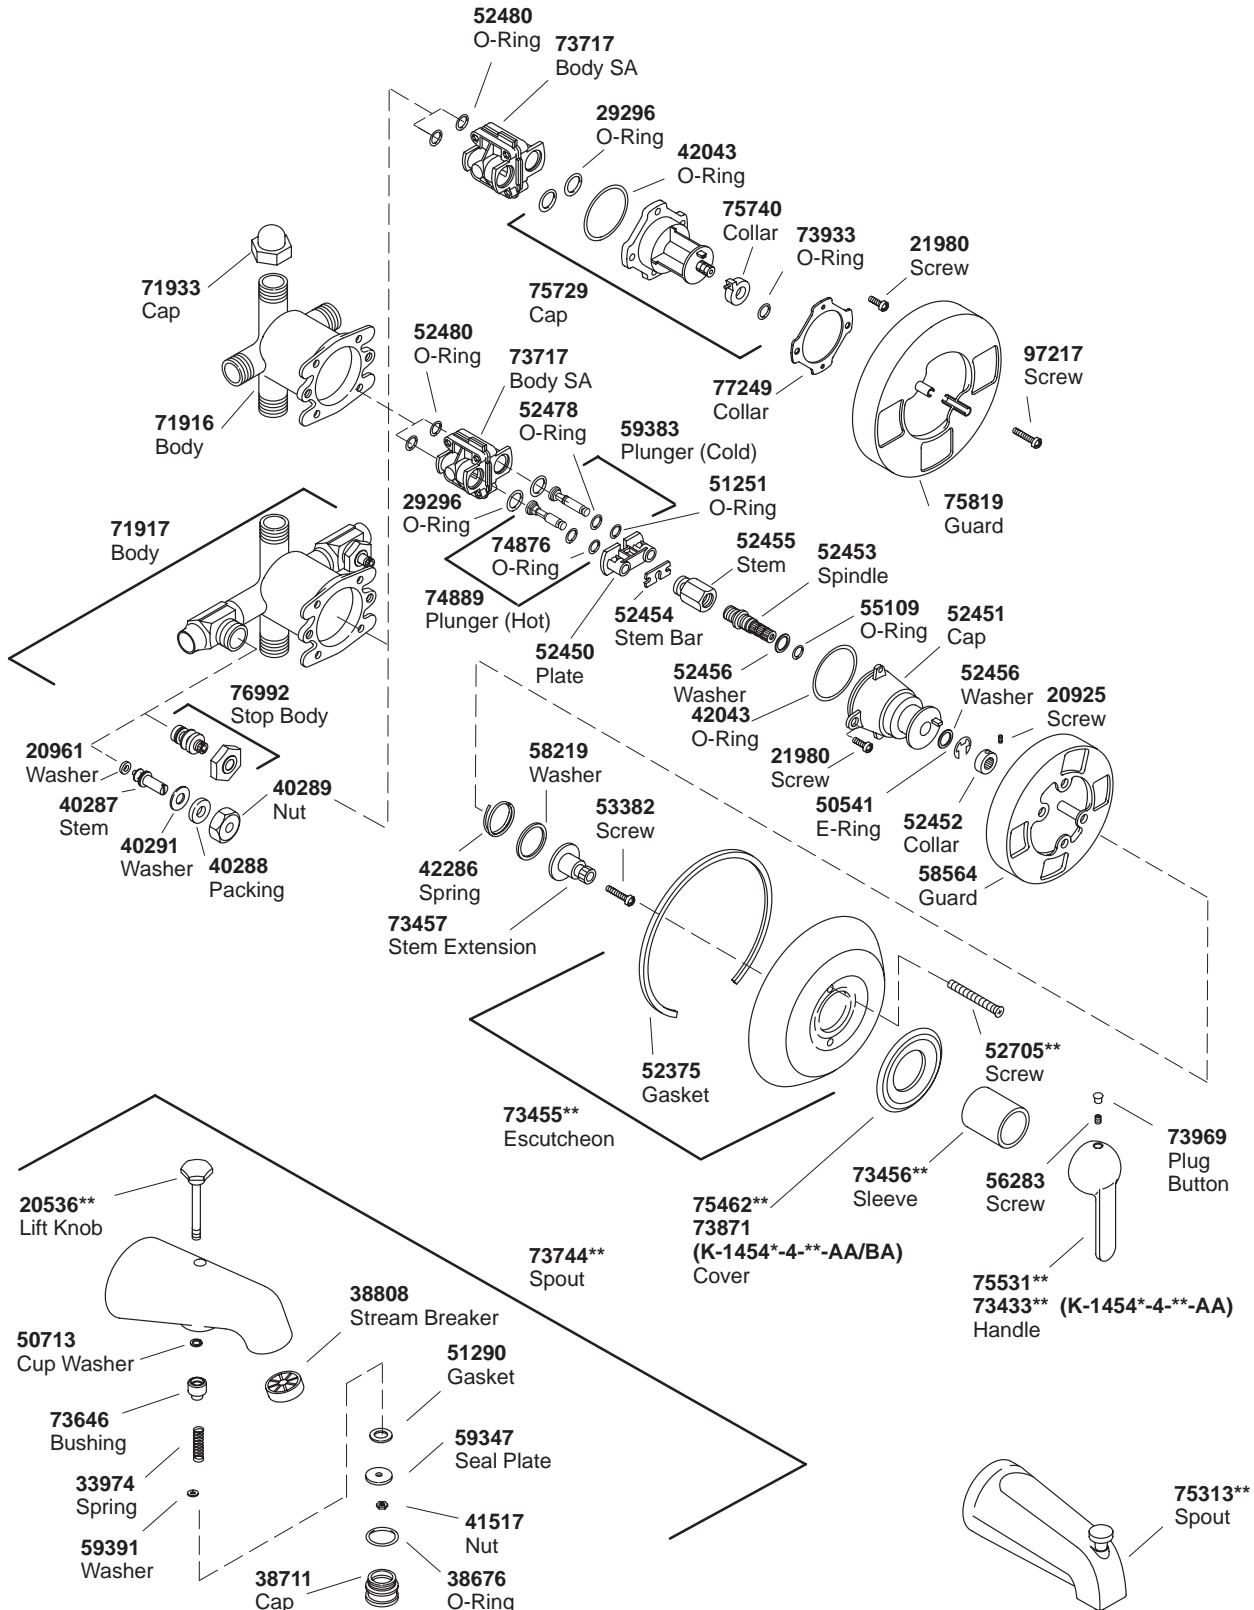

K#	Screw Stops	Valve	Diverter Spout	3-Way Showerhead	Standard Showerhead	Valve Trim
K-T14540-4-**-AA			X	X		
K-14540-4-**-AA/BA/CA		X	X	X		
K-T14541-4-**-AA				X		
K-14541-4-**-AA/BA/CA		X		X		
K-T14542-4-**-AA						X
K-14542-4-**-AA/BA/CA		X				X
K-14543-4-**-AA/BA/CA	X	X	X	X		
K-14544-4-**-AA/BA/CA	X	X		X		
K-14545-4-**-AA/BA/CA	X	X				X
K-T14546-4-**-AA			X		X	
K-14546-4-**-AA/BA/CA		X	X		X	
K-T14547-4-**-AA					X	
K-14547-4-**-AA/BA/CA		X			X	
K-14548-4-**-AA/BA/CA	X	X	X		X	
K-14549-4-**-AA/BA/CA	X	X			X	
K-304-K-NA-AA		X				
K-304-KS-NA-AA	X	X				

\*\*Finish/color code must be specified when ordering.

# KOHLER<sup>®</sup> SERVICE PARTS

## PALADAR™ RITE-TEMP™ BATH AND SHOWER FAUCETS

\*\*Finish/color code must be specified when ordering.