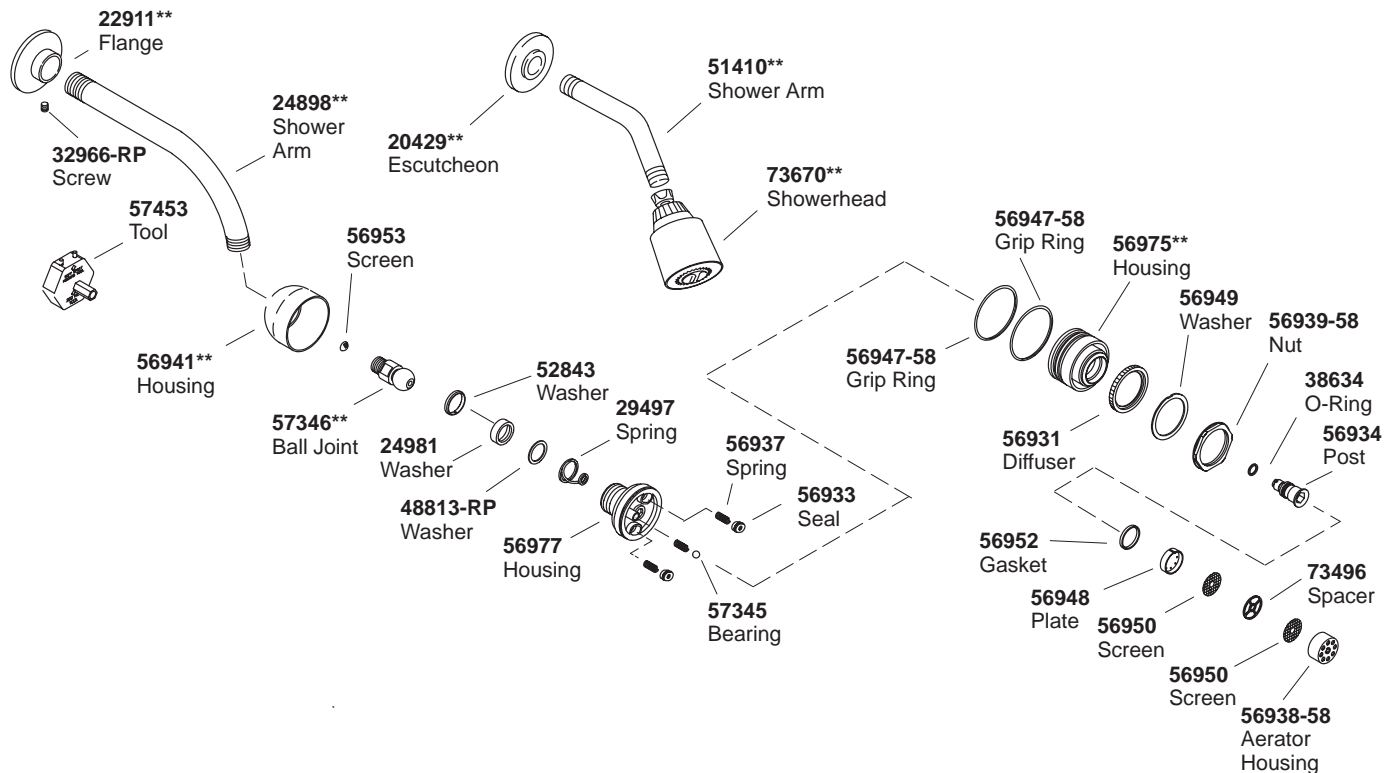

K#	Screw Stops	Valve	Diverter Spout	3-Way Showerhead	Standard Showerhead	Valve Trim
K-T14540-4-**-AA			X	X		
K-14540-4-**-AA/BA/CA		X	X	X		
K-T14541-4-**-AA				X		
K-14541-4-**-AA/BA/CA		X		X		
K-T14542-4-**-AA						X
K-14542-4-**-AA/BA/CA		X				X
K-14543-4-**-AA/BA/CA	X	X	X	X		
K-14544-4-**-AA/BA/CA	X	X		X		
K-14545-4-**-AA/BA/CA	X	X				X
K-T14546-4-**-AA			X		X	
K-14546-4-**-AA/BA/CA		X	X		X	
K-T14547-4-**-AA					X	
K-14547-4-**-AA/BA/CA		X			X	
K-14548-4-**-AA/BA/CA	X	X	X		X	
K-14549-4-**-AA/BA/CA	X	X			X	
K-304-K-NA-AA		X				
K-304-KS-NA-AA	X	X				

\*\*Finish/color code must be specified when ordering.

# KOHLER<sup>®</sup> SERVICE PARTS

## PALADAR™ RITE-TEMP™ BATH AND SHOWER FAUCETS

\*\*Finish/color code must be specified when ordering.