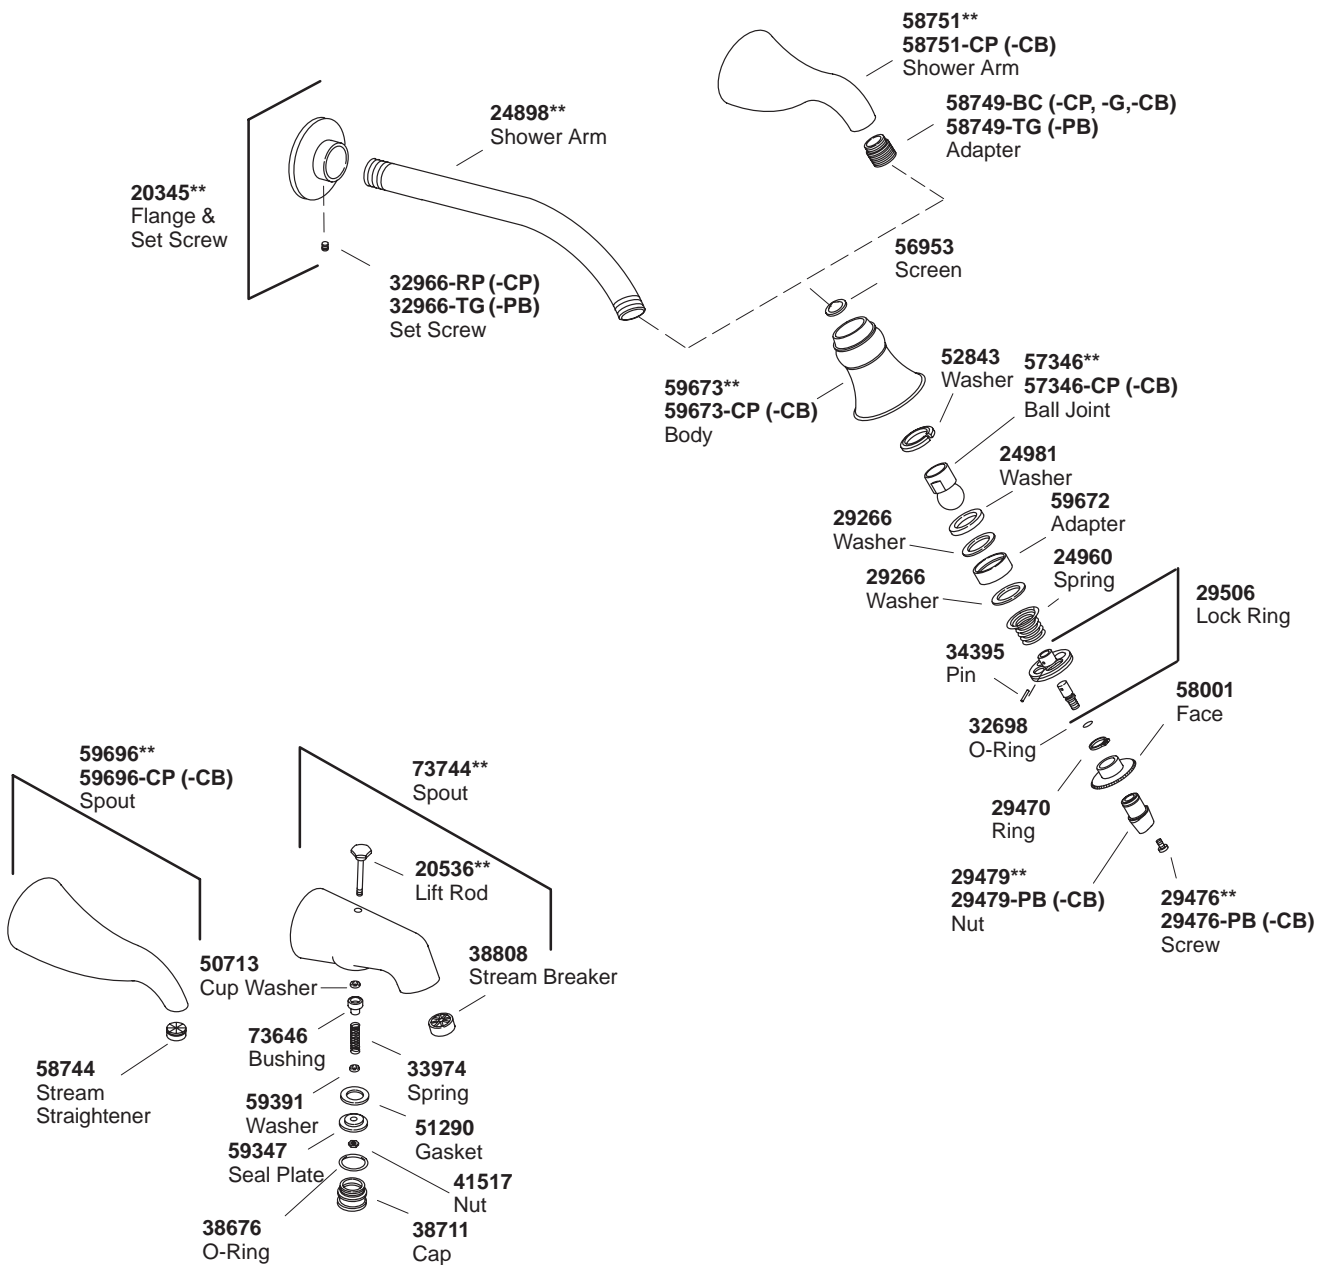

K#	Screw Stops	Valve	Diverter Valve	Diverter Spout	Non-Diverter Spout	Revival Shower Arm	Standard Shower Arm	Shower Head	Scroll Handle	Traditional Handle
K-16113-4-**-AA/BA		X		X			X	X	X	
K-T16113-4-**-AA				X			X	X	X	
K-16113-4A-**-AA/BA		X		X			X	X		X
K-T16113-4A-**-AA				X			X	X		X
K-16114-4-**-AA/BA		X					X	X	X	
K-T16114-4-**-AA		X					X	X	X	
K-16114-4A-**-AA/BA		X					X	X		X
K-T16114-4A-**-AA		X					X	X		X
K-16115-4-**-AA/BA			X		X	X		X	X	
K-T16115-4-**-AA					X	X		X	X	
K-16115-4A-**-AA/BA			X		X	X		X		X
K-T16115-4A-**-AA					X	X		X		X
K-16116-4-**-AA/BA		X				X		X	X	
K-T16116-4-**-AA						X		X	X	
K-16116-4A-**-AA/BA		X				X		X		X
K-T16116-4A-**-AA						X		X		X
K-16117-4-**-AA/BA		X							X	
K-T16117-4-**-AA		X							X	
K-16117-4A-**-AA/BA		X								X
K-T16117-4A-**-AA		X								X
K-16125-4-**-AA/BA	X	X		X			X	X	X	
K-16125-4A-**-AA/BA	X	X		X			X	X		X
K-16127-4-**-AA/BA	X	X					X	X	X	
K-16127-4A-**-AA/BA	X	X					X	X		X
K-16128-4-**-AA/BA	X		X		X	X		X	X	
K-16128-4A-**-AA/BA	X		X		X	X		X		X
K-16129-4-**-AA/BA	X	X				X		X	X	
K-16129-4A-**-AA/BA	X	X				X		X		X
K-16130-4-**-AA/BA	X	X							X	
K-16130-4A-**-AA/BA	X	X								X
K-16133-**-AA						X				
K-16134-**-AA								X		
K-16135-**-AA					X					
K-16138-4-**-AA/BA	X		X						X	
K-16138-4A-**-AA/BA	X		X							X

**Finish/color code must be specified when ordering.

Chart Continued

K#	Screw Stops	Valve	Diverter Valve	Diverter Spout	Non-Diverter Spout	Revival Shower Arm	Standard Shower Arm	Shower Head	Scroll Handle	Traditional Handle
K-16139-4-**-AA/BA			X						X	
K-T16139-4-**-AA									X	
K-16139-4A-**-AA/BA			X							X
K-T16139-4A-**-AA										X
K-304-K-NA-AA		X								
K-305-K-NA-AA			X							

**Finish/color code must be specified when ordering.

KOHLER[®] SERVICE PARTS

REVIVAL™ RITE-TEMP™ BATH AND SHOWER FAUCETS

**Finish/color code must be specified when ordering.

****Finish/color code must be specified when ordering.**