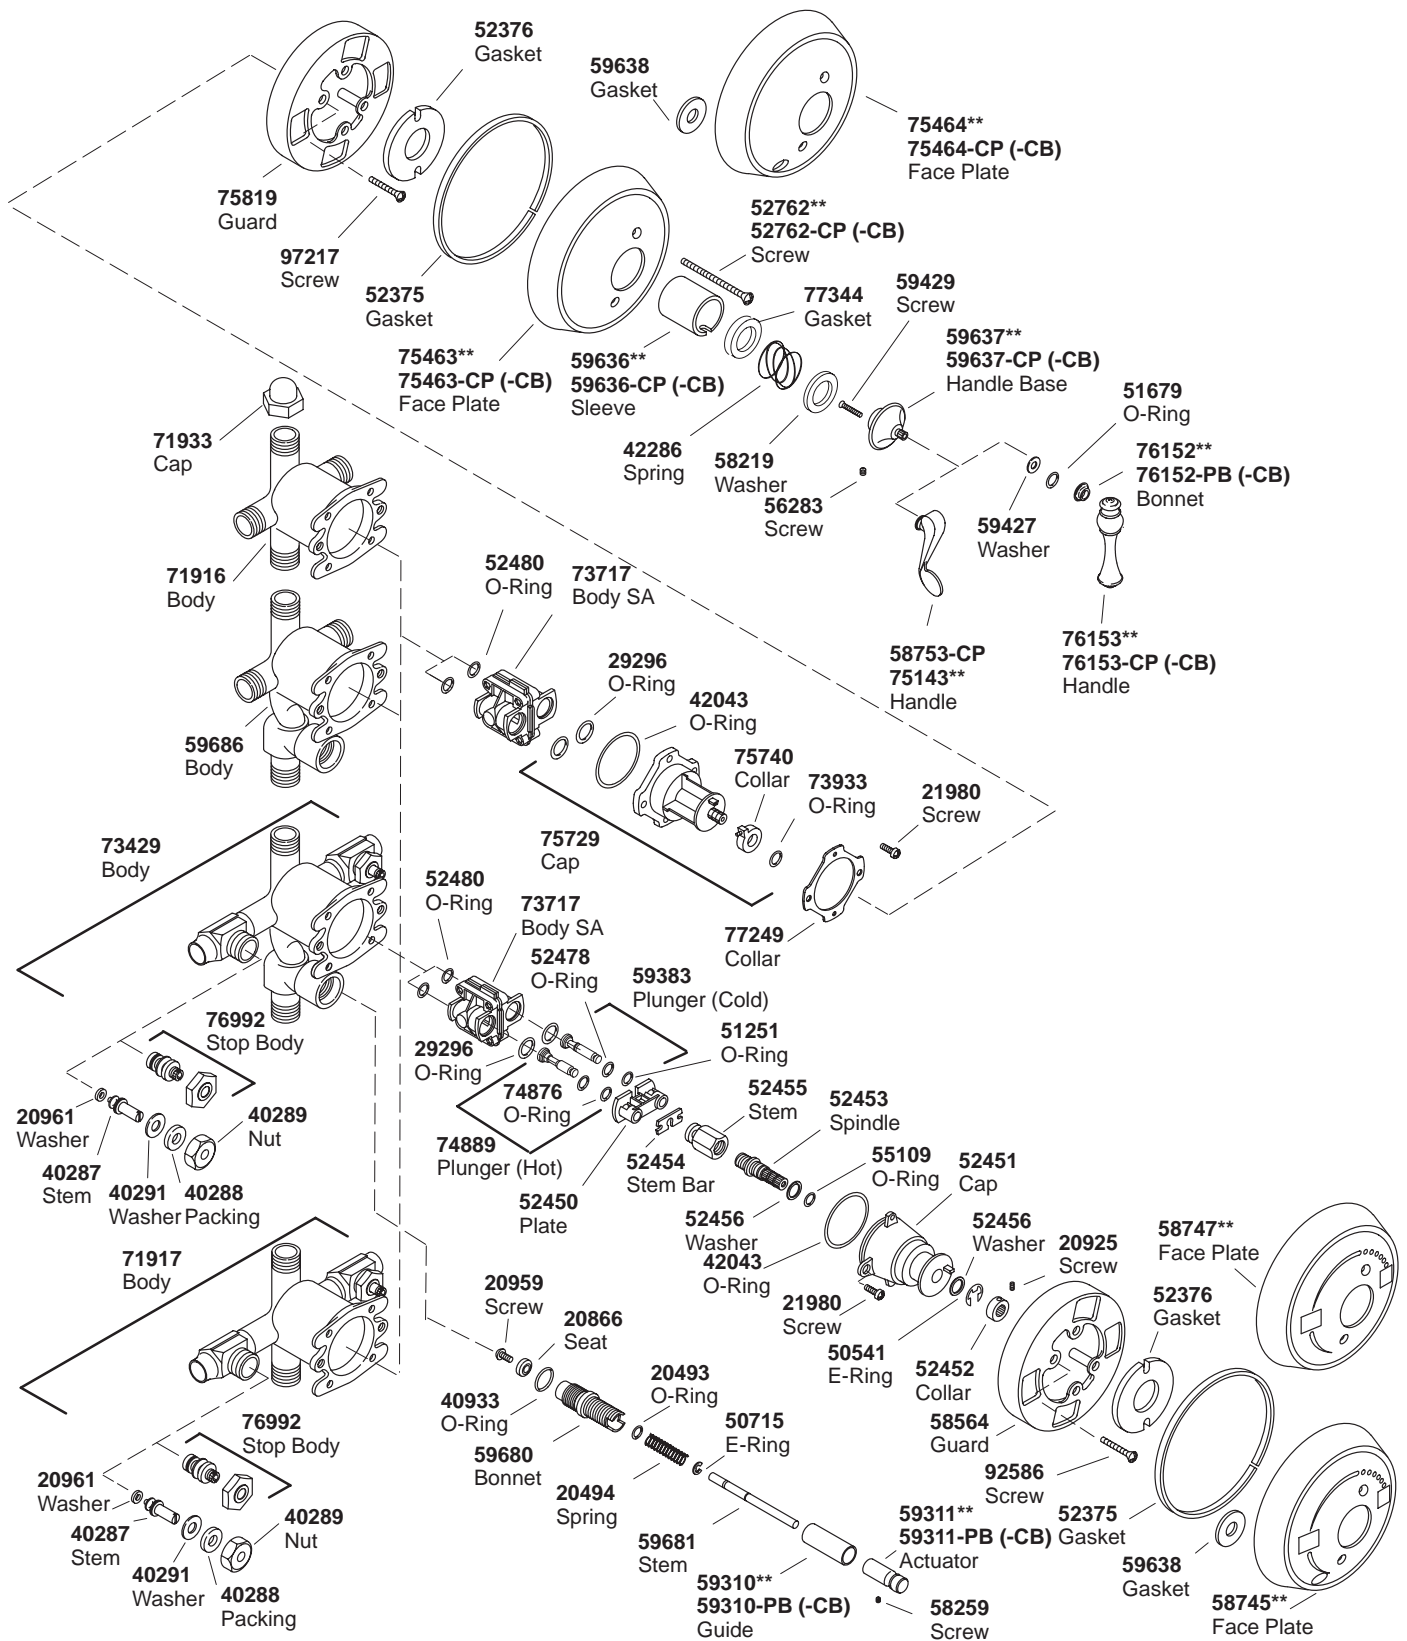

K#	Screw Stops	Valve	Diverter Valve	Diverter Spout	Non-Diverter Spout	Revival Shower Arm	Standard Shower Arm	Shower Head	Scroll Handle	Traditional Handle
K-16113-4-**-AA/BA		X		X			X	X	X	
K-T16113-4-**-AA				X			X	X	X	
K-16113-4A-**-AA/BA		X		X			X	X		X
K-T16113-4A-**-AA				X			X	X		X
K-16114-4-**-AA/BA		X					X	X	X	
K-T16114-4-**-AA		X					X	X	X	
K-16114-4A-**-AA/BA		X					X	X		X
K-T16114-4A-**-AA		X					X	X		X
K-16115-4-**-AA/BA			X		X	X		X	X	
K-T16115-4-**-AA					X	X		X	X	
K-16115-4A-**-AA/BA			X		X	X		X		X
K-T16115-4A-**-AA					X	X		X		X
K-16116-4-**-AA/BA		X				X		X	X	
K-T16116-4-**-AA						X		X	X	
K-16116-4A-**-AA/BA		X				X		X		X
K-T16116-4A-**-AA						X		X		X
K-16117-4-**-AA/BA		X							X	
K-T16117-4-**-AA		X							X	
K-16117-4A-**-AA/BA		X								X
K-T16117-4A-**-AA		X								X
K-16125-4-**-AA/BA	X	X		X			X	X	X	
K-16125-4A-**-AA/BA	X	X		X			X	X		X
K-16127-4-**-AA/BA	X	X					X	X	X	
K-16127-4A-**-AA/BA	X	X					X	X		X
K-16128-4-**-AA/BA	X		X		X	X		X	X	
K-16128-4A-**-AA/BA	X		X		X	X		X		X
K-16129-4-**-AA/BA	X	X				X		X	X	
K-16129-4A-**-AA/BA	X	X				X		X		X
K-16130-4-**-AA/BA	X	X							X	
K-16130-4A-**-AA/BA	X	X								X
K-16133-**-AA						X				
K-16134-**-AA								X		
K-16135-**-AA					X					
K-16138-4-**-AA/BA	X		X						X	
K-16138-4A-**-AA/BA	X		X							X

**Finish/color code must be specified when ordering.

Chart Continued

K#	Screw Stops	Valve	Diverter Valve	Diverter Spout	Non-Diverter Spout	Revival Shower Arm	Standard Shower Arm	Shower Head	Scroll Handle	Traditional Handle
K-16139-4-**-AA/BA			X						X	
K-T16139-4-**-AA									X	
K-16139-4A-**-AA/BA			X							X
K-T16139-4A-**-AA										X
K-304-K-NA-AA		X								
K-305-K-NA-AA			X							

**Finish/color code must be specified when ordering.

KOHLER[®] SERVICE PARTS

REVIVAL™ RITE-TEMP™ BATH AND SHOWER FAUCETS

**Finish/color code must be specified when ordering.

****Finish/color code must be specified when ordering.**