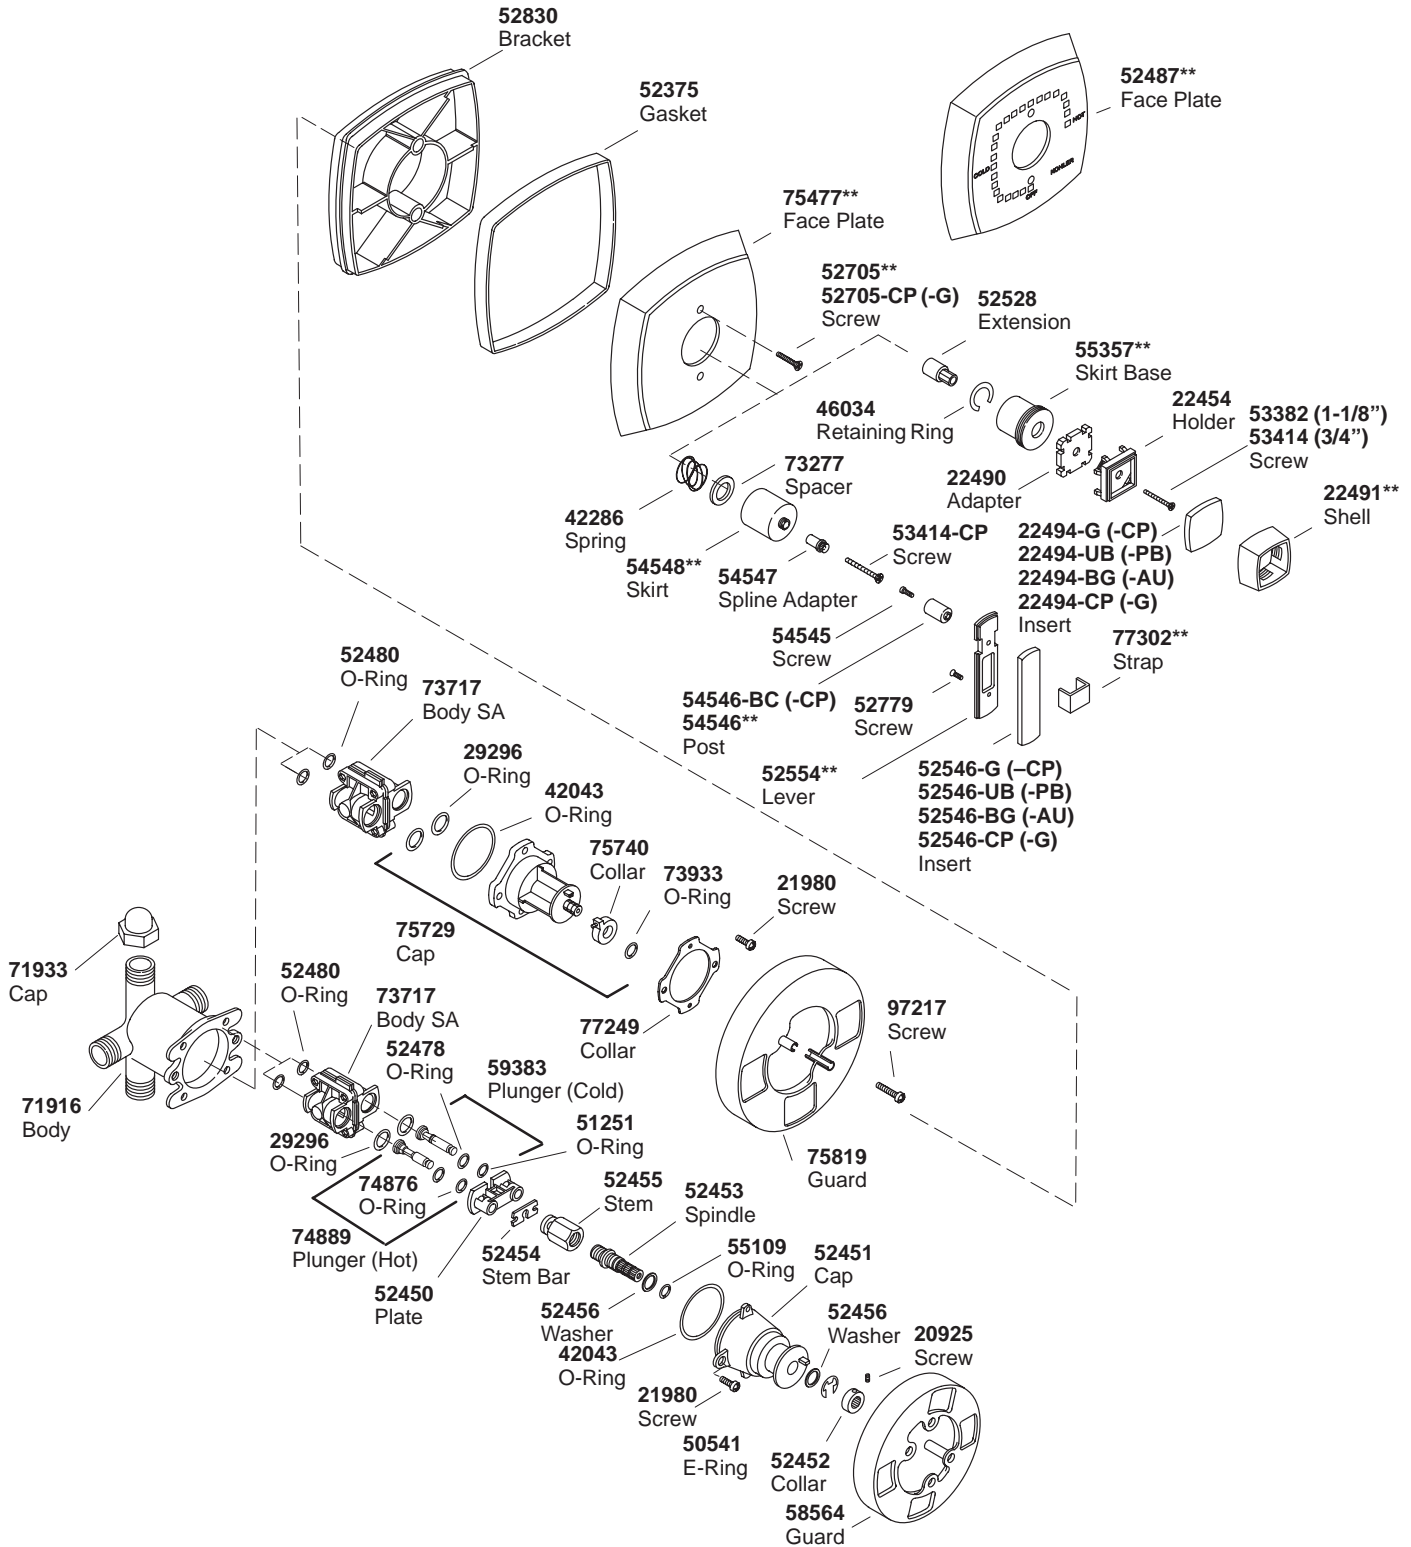

**Finish/color code must be specified when ordering.