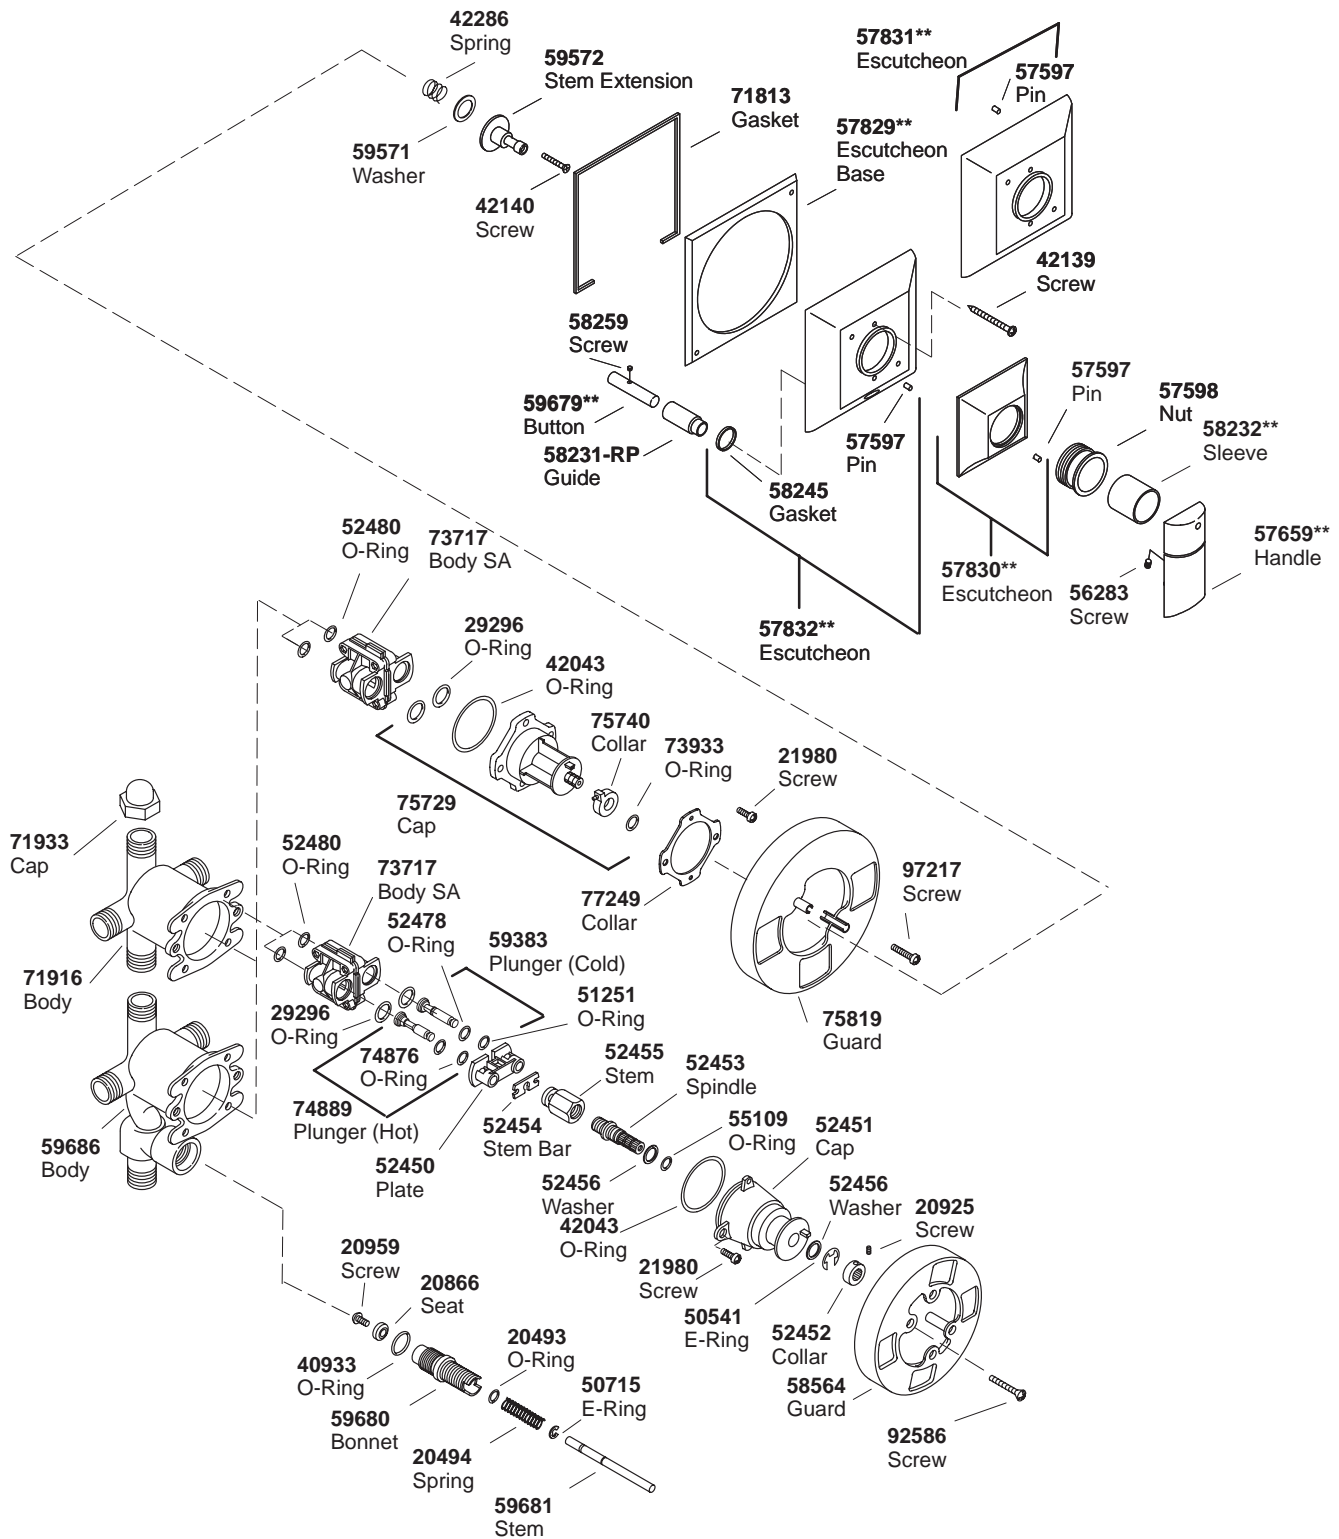

KOHLER[®] SERVICE PARTS

NEUVILLE™ RITE-TEMP™ BATH AND SHOWER FAUCETS

| K# | Valve | Diverter Valve | Spout | Showerhead And Arm | Non-Diverter Spout | Diverter Valve Trim | Non-Diverter Valve Trim |
|--------------------|-------|----------------|-------|--------------------|--------------------|---------------------|-------------------------|
| K-6414-**-AA | | | | | X | | |
| K-6415-4B-**-AA/BA | X | | | | | | X |
| K-T6415-4B-**-AA | | | | | | | X |
| K-6416-**-AA | | | | X | | | |
| K-6430-4B-**-AA/BA | | X | | | | X | |
| K-T6430-4B-**-AA | | | | | | X | |
| K-6469-4B-**-AA/BA | X | | | X | | | X |
| K-T6469-4B-**-AA | | | | X | | | X |
| K-6470-4B-**-AA/BA | | X | X | X | | X | |
| K-T6470-4B-**-AA | | | X | X | | X | |
| K-304-K-NA-AA | X | | | | | | |
| K-305-K-NA-AA | | X | | | | | |

| K# | Insert With Diverter Hole | Insert without Diverter Hole |
|---------------|---------------------------|------------------------------|
| K-17207-**-AA | X | |
| K-17206-**-AA | | X |

**Finish/color code must be specified when ordering.

**Finish/color code must be specified when ordering.