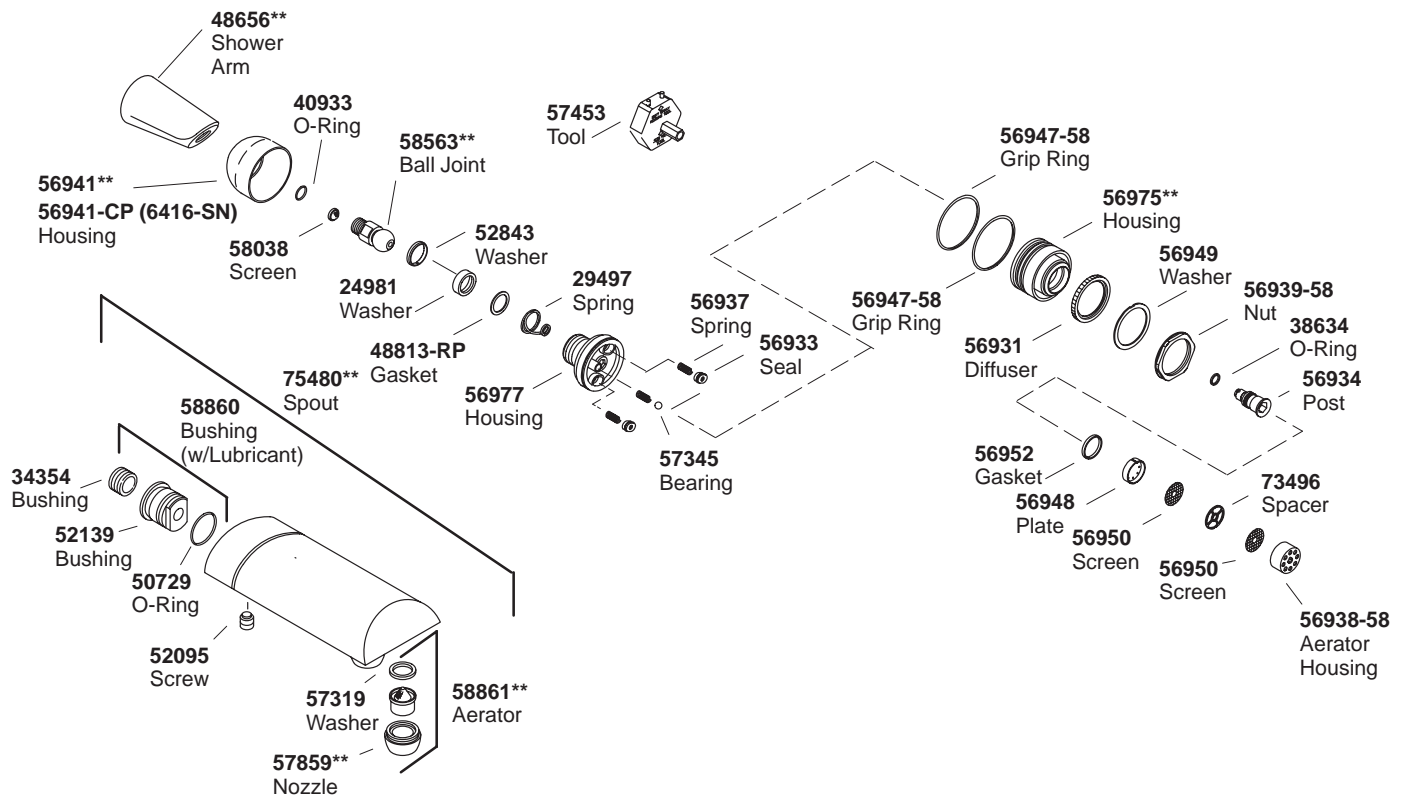

KOHLER[®] SERVICE PARTS

NEUVILLE™ RITE-TEMP™ BATH AND SHOWER FAUCETS

| K# | Valve | Diverter Valve | Spout | Showerhead And Arm | Non-Diverter Spout | Diverter Valve Trim | Non-Diverter Valve Trim |
|--------------------|-------|----------------|-------|--------------------|--------------------|---------------------|-------------------------|
| K-6414-**-AA | | | | | X | | |
| K-6415-4B-**-AA/BA | X | | | | | | X |
| K-T6415-4B-**-AA | | | | | | | X |
| K-6416-**-AA | | | | X | | | |
| K-6430-4B-**-AA/BA | | X | | | | X | |
| K-T6430-4B-**-AA | | | | | | X | |
| K-6469-4B-**-AA/BA | X | | | X | | | X |
| K-T6469-4B-**-AA | | | | X | | | X |
| K-6470-4B-**-AA/BA | | X | X | X | | X | |
| K-T6470-4B-**-AA | | | X | X | | X | |
| K-304-K-NA-AA | X | | | | | | |
| K-305-K-NA-AA | | X | | | | | |

| K# | Insert With Diverter Hole | Insert without Diverter Hole |
|---------------|---------------------------|------------------------------|
| K-17207-**-AA | X | |
| K-17206-**-AA | | X |

**Finish/color code must be specified when ordering.

**Finish/color code must be specified when ordering.